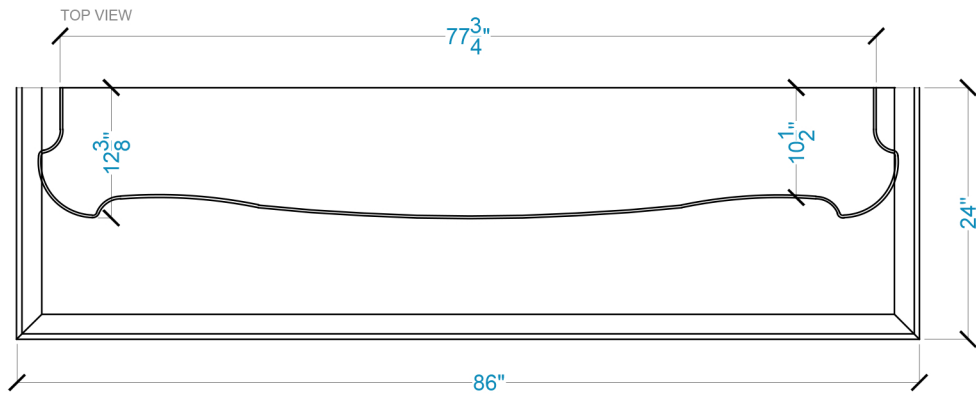

Anahit Fireplace Surround

Legend

-Adjustable part (cut to fit)