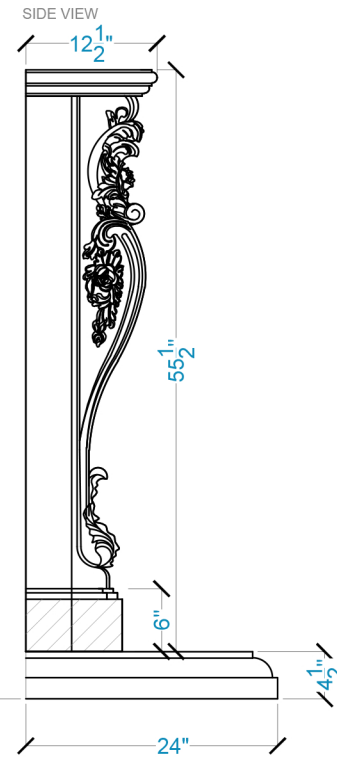

Anahit Fireplace Surround

Legend

-Adjustable part (cut to fit)