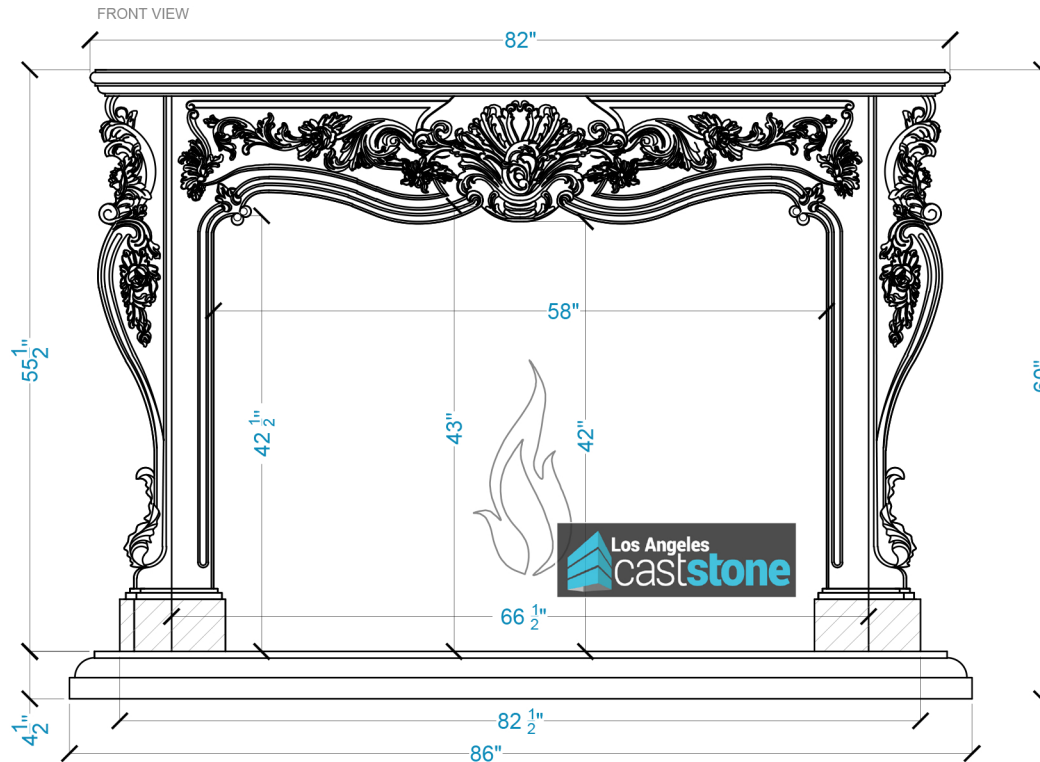

Anahit Fireplace Surround

Legend

-Adjustable part (cut to fit)