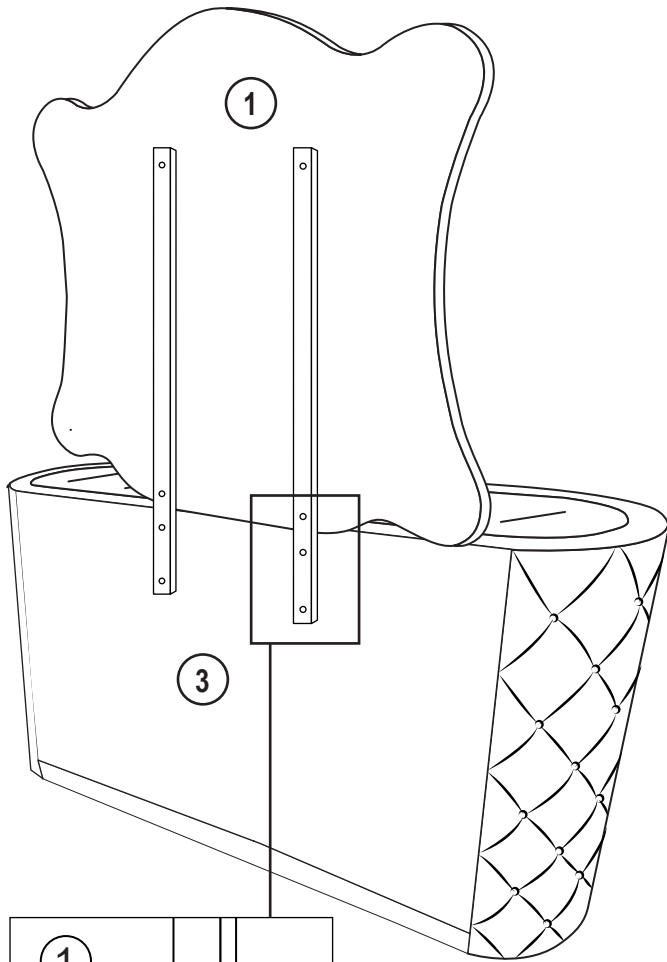

HOW TO ASSEMBLE :

STEP: 1

STEP: 2

STEP: 3

ASSEMBLY COMPLETE