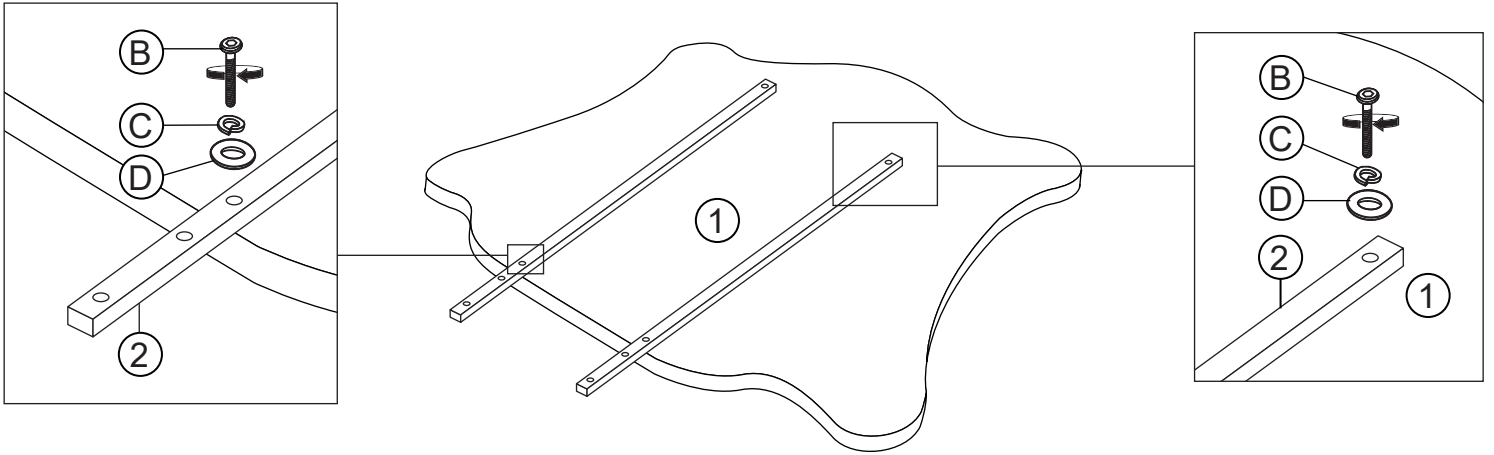

HOW TO ASSEMBLE :

STEP: 1