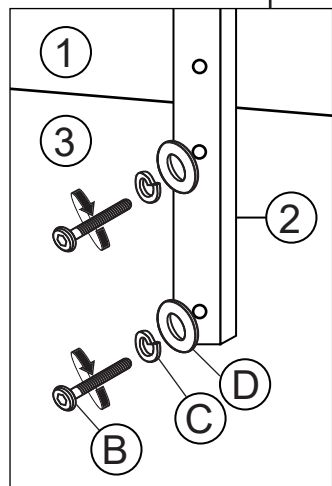

HOW TO ASSEMBLE :

STEP: 1

STEP: 2

STEP: 3

ASSEMBLY COMPLETE