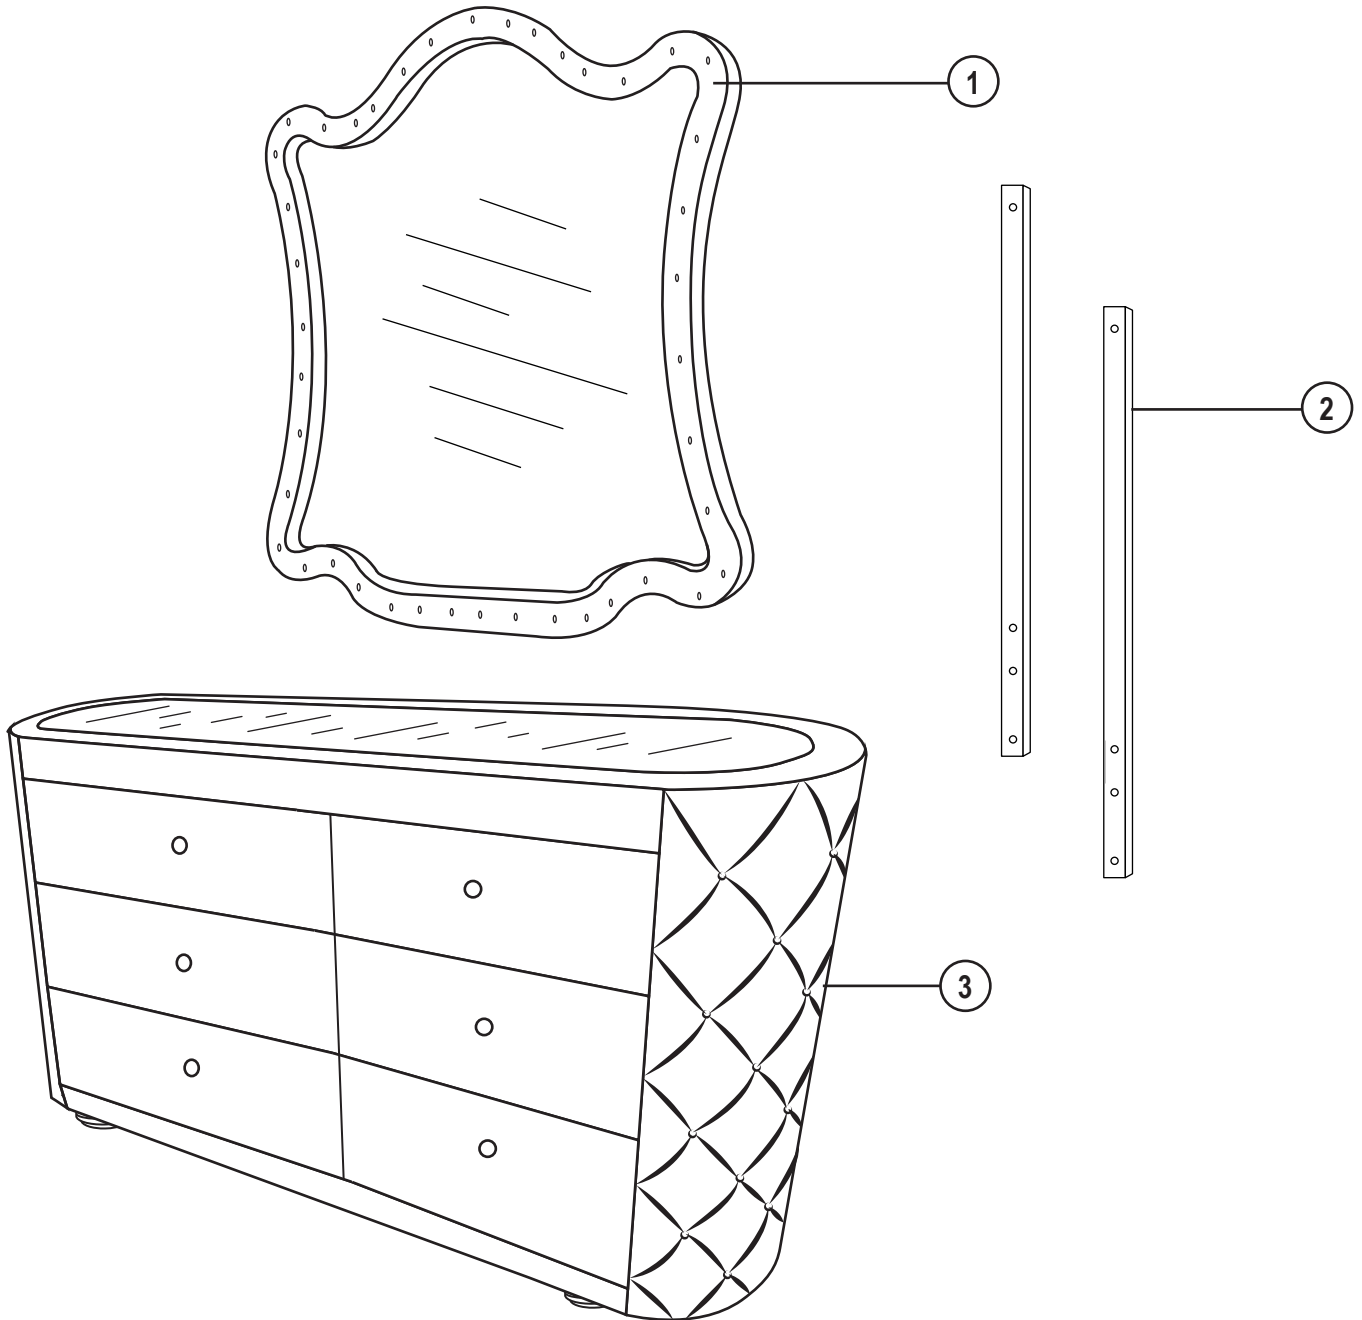

# ASSEMBLY INSTRUCTIONS

Thank you for purchasing the quality product. Be sure to check all packing material carefully for small parts which may have come loose inside the carton during shipment. Separate, identify and count all parts and metal hardware. Compare with all parts list to be sure all parts are present. If any part (s) are missing or damaged, please contact your local furniture dealer. For efficient and speedy service, please indicate the model number and code letter of part (s) needed.

**\*\*\*Do not fully tighten bolts and screws until fully assembled\*\*\***

**PART LIST :**

PART#	DESCRIPTION	QTY
1	Mirror	1
2	Mirror Support	2
3	Dresser	1

**HARDWARE LIST :**

NO	DESCRIPTION	QTY
A	Allen Key With Ball 	1
B	JCBC Bolt M6 x 40mm 	8
C	Spring Washer M6 x 13 x 1.0 	8
D	Flat Washer Medium M7 x 19 x 2.0 	8