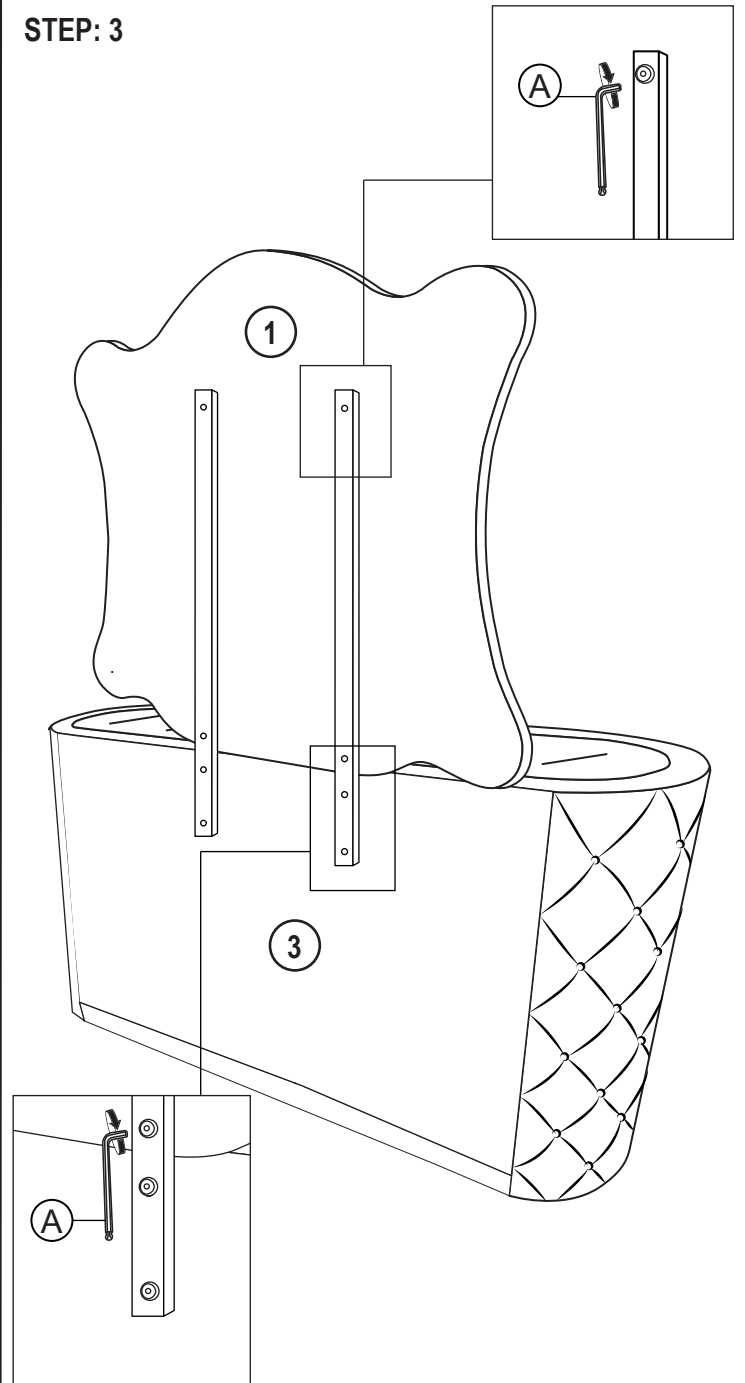

HOW TO ASSEMBLE :

STEP: 1

STEP: 2

STEP: 3

ASSEMBLY COMPLETE