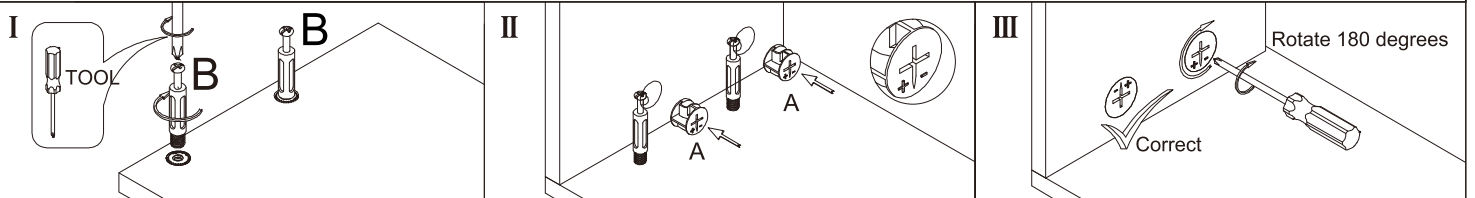

Disassembly and installation of accessories

A 138PCS 15*10mm	B 138PCS 6*28mm	C 36PCS 3.5*14mm	D 12PCS 3.5*40mm	E 24PCS φ 15mm	F 6PCS 	G 4PCS 	H 16PCS 4*12mm	I 4PCS Φ5*8mm
J 6PCS 	K 1PCS 	 Tools Recommended