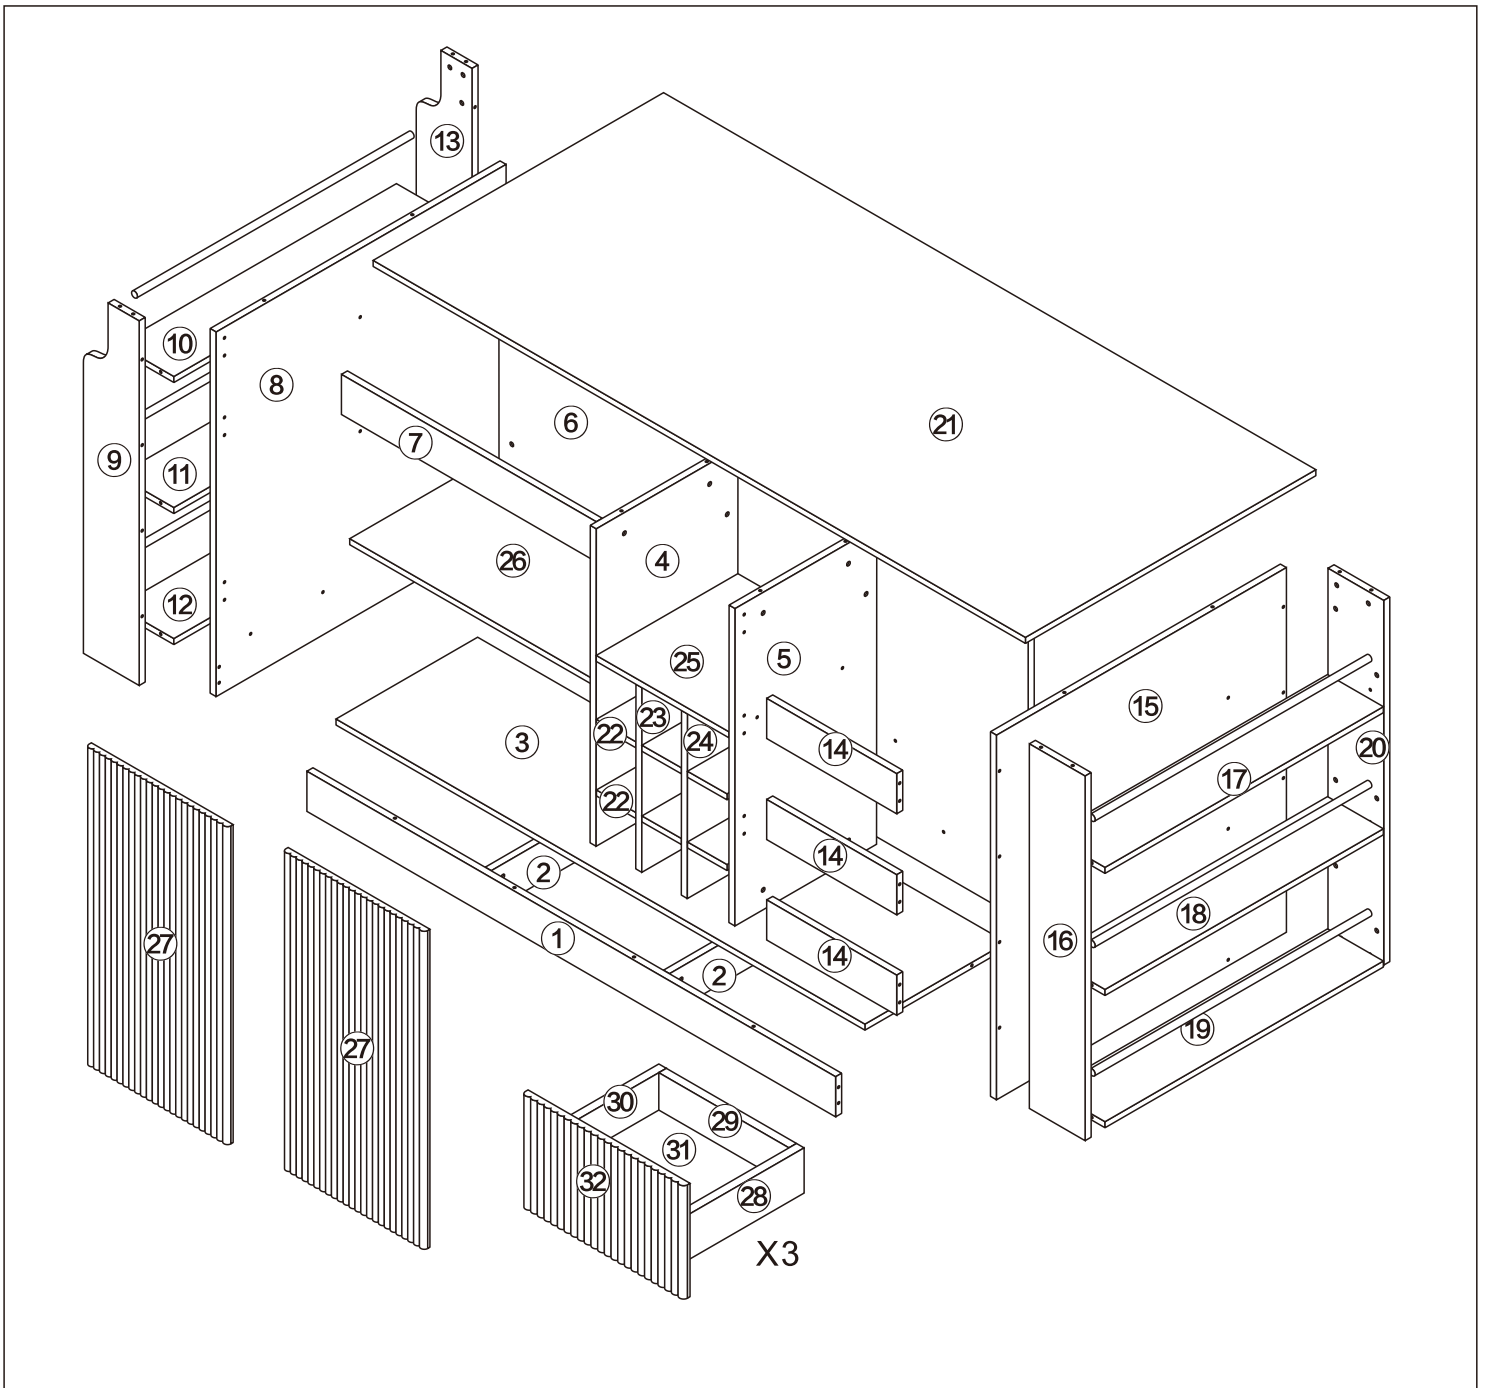

# Island Station

L1800\*W800\*H900MM  
Installation Instructions

Notes: Don't tighten screws completely at first, just in case parts were assembled wrongly and need disassemble. Tighten screws at last when all parts are put together.