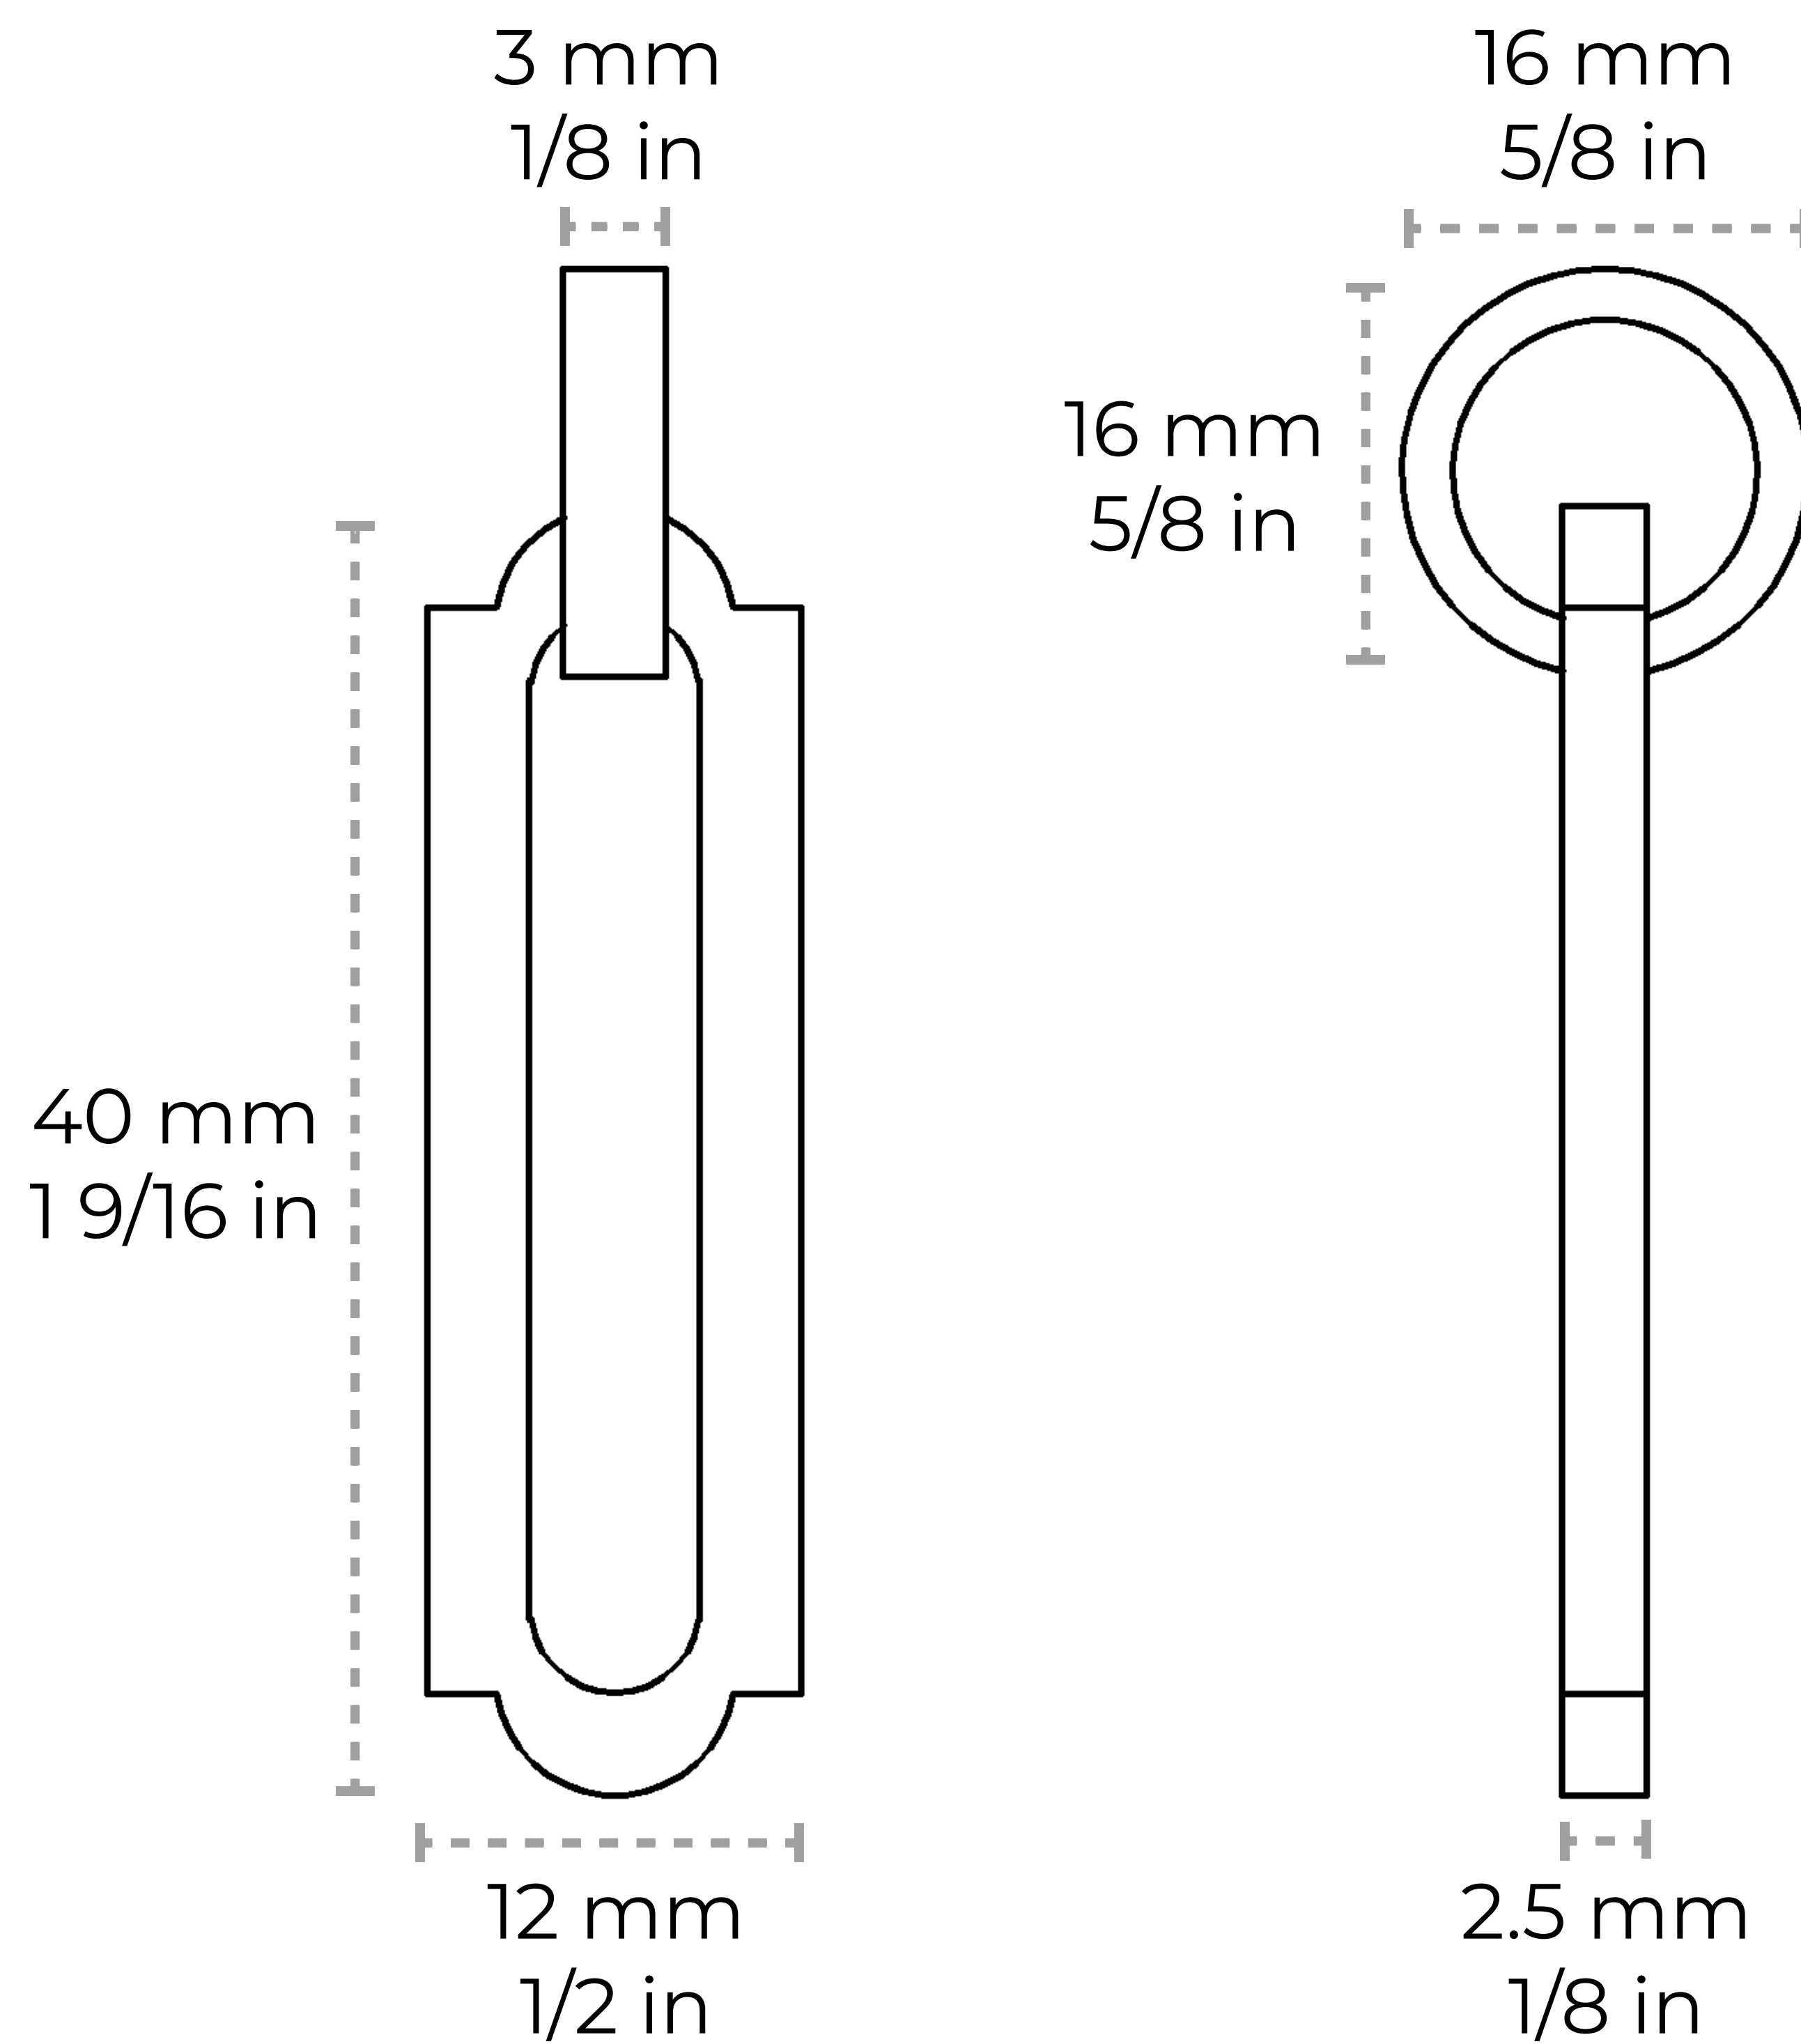

CH-BR21-W40

[Chain BR21-W] Brass Rectangle Chandelier Chain

Material	Brass
Welding Type	Welded
Max Load	72 lbs
Weight per Foot	0.13 lbs/ft
Main Link Measurements	Length: 40 mm 19/16 in Width: 12 mm 1/2 in Diameter: 2.5 mm 1/8 in
Connecting Link Measurements	Length: 16 mm 5/8 in Width: 16 mm 5/8 in Diameter: 3 mm 1/8 in