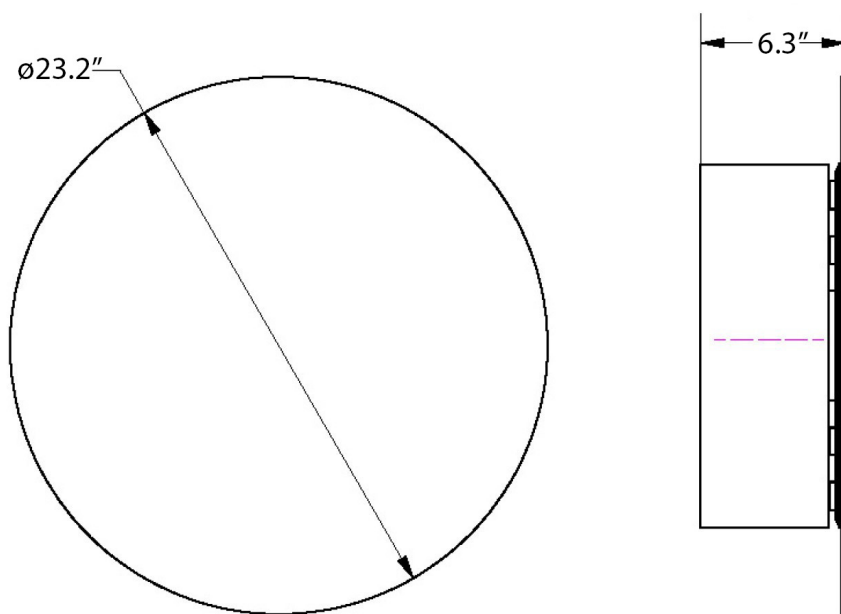

* WS Bath Collections reserves the right to revise dimensions or information on this sheet without notice

| | | | |
|-----------------------------|------------------------------|---|---|
| Collection Pika | Model Pika 51512 | Dimensions Metric <i>1 inch = 2.54 cm</i> <i>1 inch = 25.4 mm</i> |  1051 Lea Drive - Collegeville, PA 19426 Tel. 215 513 9400 - Fax 610 831 0215 www.ws bathcollections.com - info@ws bathcollections.com |
|-----------------------------|------------------------------|---|---|

Product Specs Sheets

Collection
Pika

Model |
Pika 51512

Dimensions Metric
1 inch = 2.54 cm
1 inch = 25.4 mm

WS[®]
BATH
COLLECTIONS

1051 Lea Drive - Collegeville, PA 19426
Tel. 215 513 9400 - Fax 610 831 0215
www.ws bathcollections.com - info@ws bathcollections.com