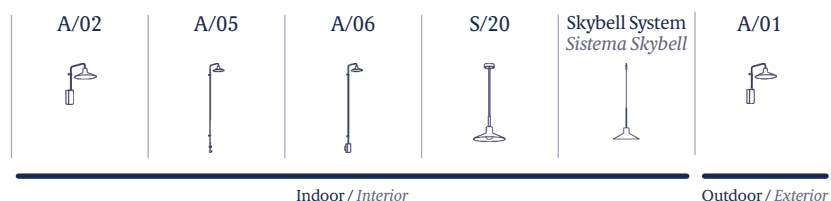

Family / Familia: Platet

bover
barcelona lights

1251 Collier Road,
Suite C
Atlanta, GA 30518
United States

T. +1 (404) 924 2342
info@boverusa.com
www.boverusa.com