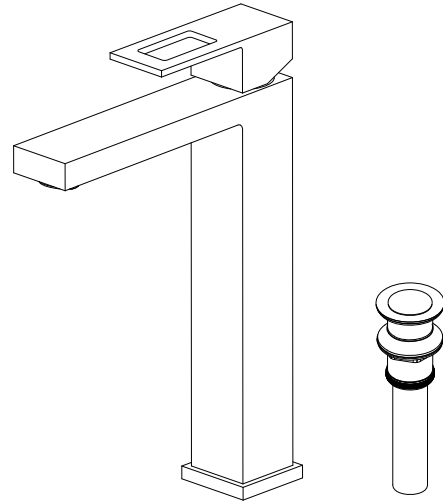

Model: **C-KBF1003-KPW101**

Cube -Vessel Sink Bathroom Faucet with Pop-up Drain

SPEC SHEET

Faucet Features

- Solid lead-free brass construction
- Spain Citec ceramic cartridge
- Swiss Neoperl 1.5GPM aerator
- Single lever handle design
- Included 24" length 3/8" Waterlines
- Limited lifetime warranty

Pop-up drain Features

- Solid brass material construction
- Smooth push-button operation with over 50,000 times test
- Designed for sinks without over-low hole
- Superior finishes resist corrosion and rust
- Quick drainage ensures water flow down quickly during washing

Available Finishes

Finish	Code	Description
	CH	Chrome
	BN	Brushed Nickel
	MB	Matt Black