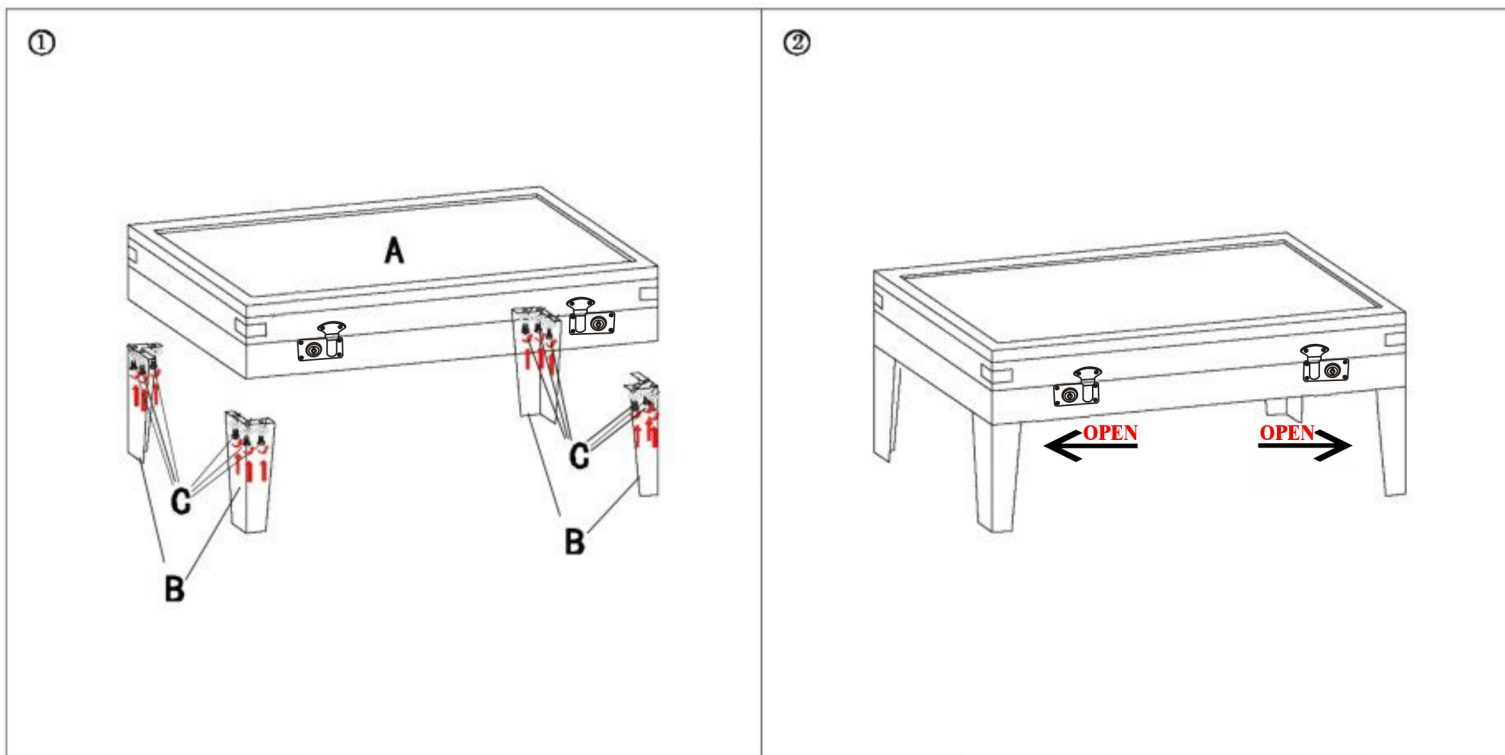

84107 Coffee Table Collector Black  
122x55cm

**KARE**  
DESIGN

NO.	A	B	C	D
TYPE			 M8x15	
QTY	1pcs	4pcs	12pcs	1pcs