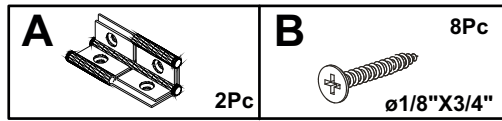

“Please! Confirm all hardware
are included for assembly!”