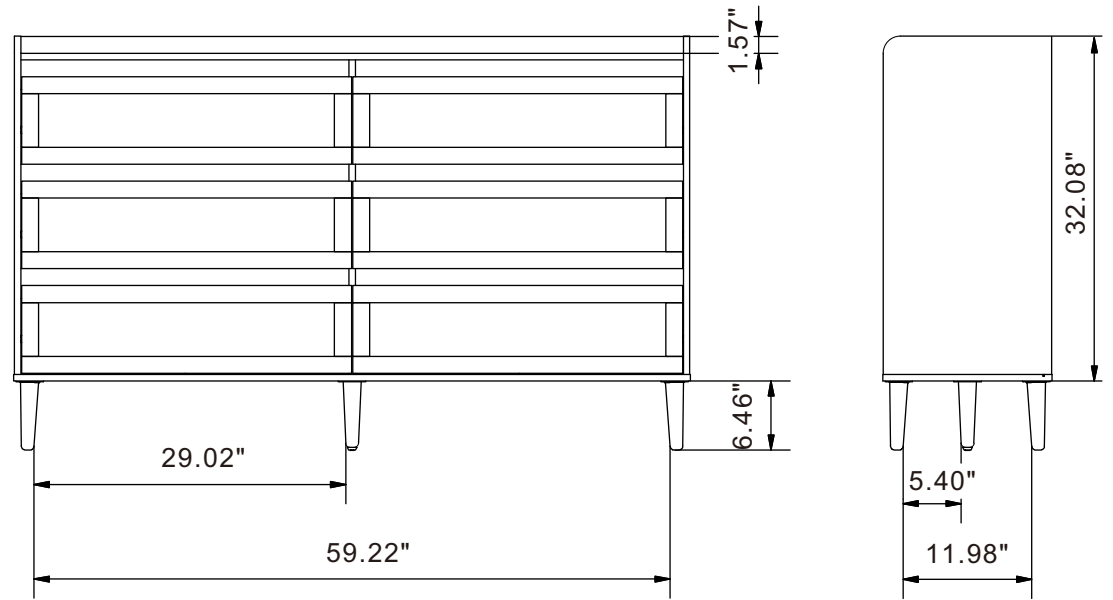

Oversize: 63"(W) \* 15.75"(D) \* 38.54"(H)

ALL MEASUREMENTS ARE APPROXIMATE