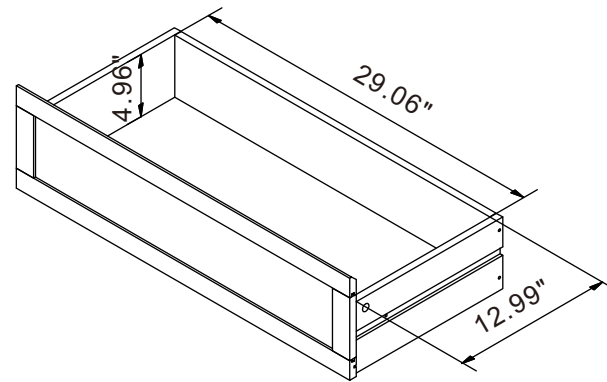

Oversize: 63"(W) \* 15.75"(D) \* 38.54"(H)

ALL MEASUREMENTS ARE APPROXIMATE