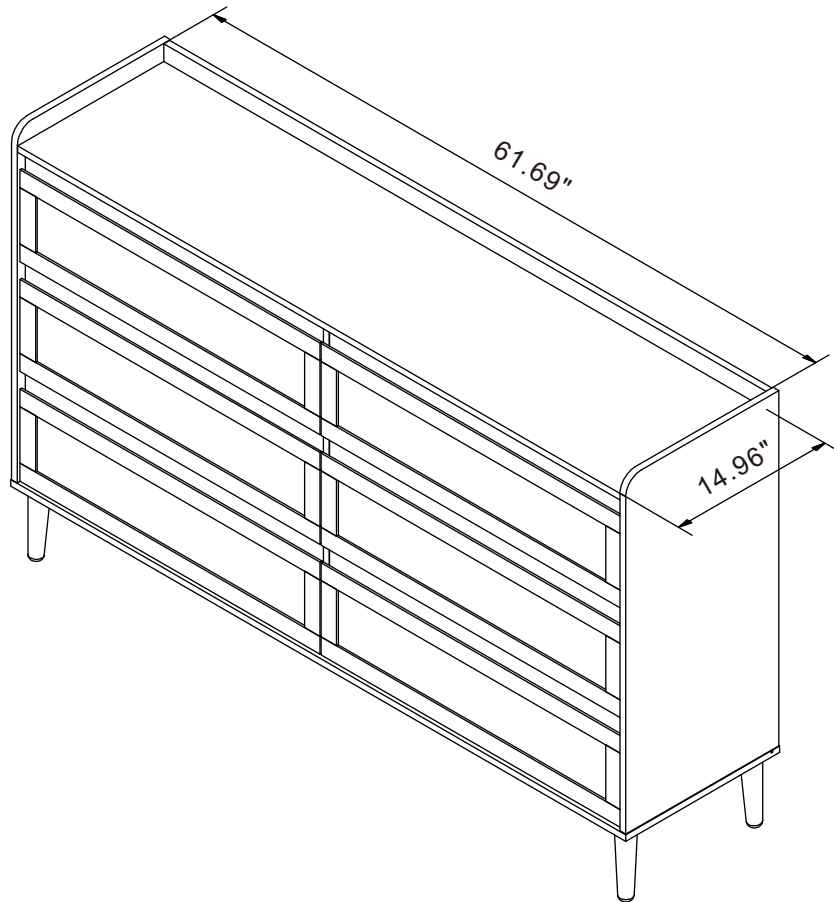

Oversize: 63"(W) \* 15.75"(D) \* 38.54"(H)

ALL MEASUREMENTS ARE APPROXIMATE