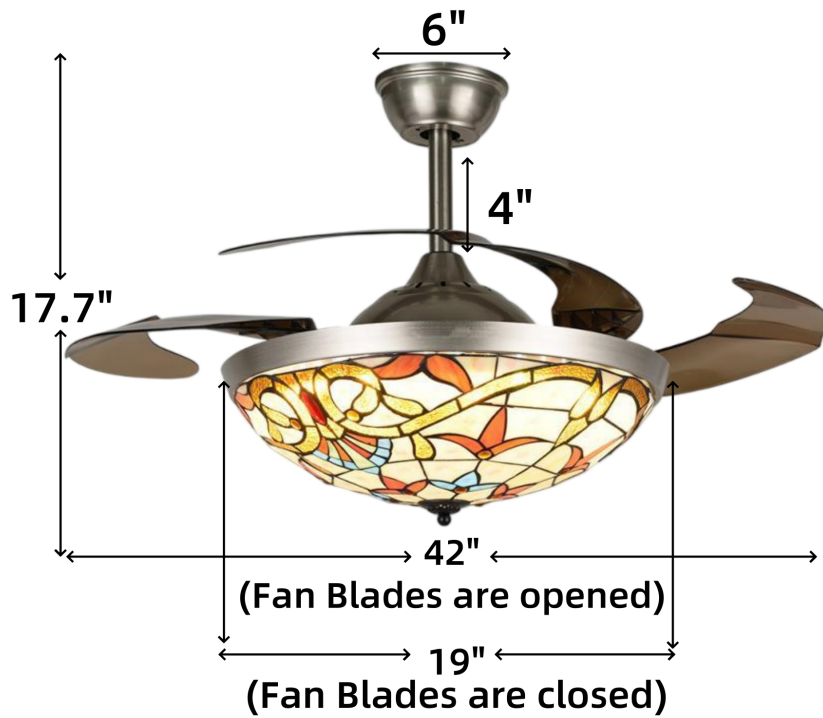

PRODUCTS DIMENSIONS

DOWNROD
4" & 8"
included

Remote Controls