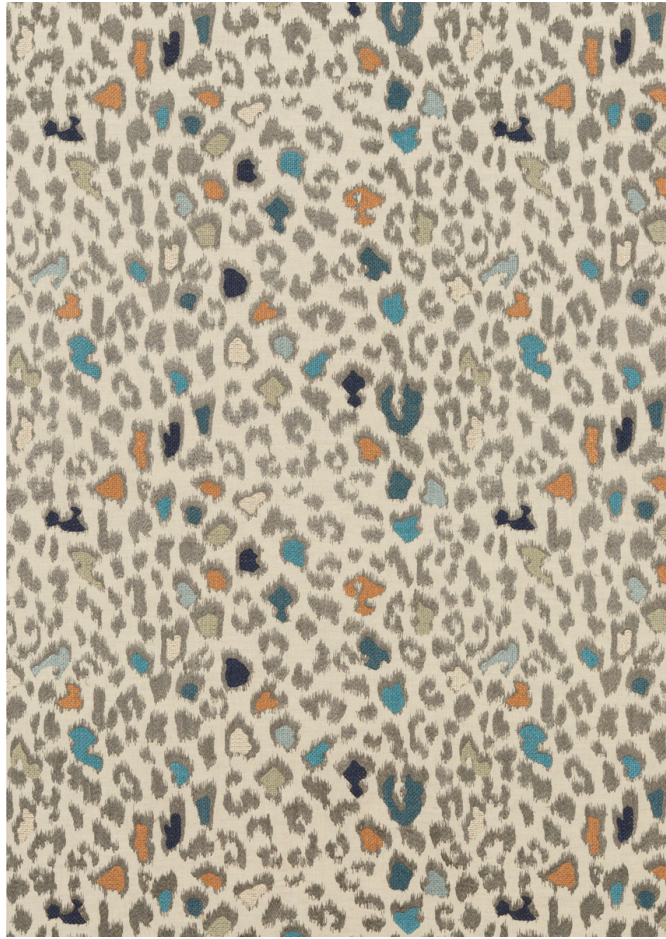

**Animal Magic - Teal**  
SKU: FD764.R11.0

LEE JOFA

SKU: **FD764.R11.0**

Repeat UOM: **cm cm (0 in)**

Horizontal Repeat: **43 cm (16.93 in)**

Type: **Embroidery**

End Use: **Multipurpose**

Composition: **Viscose - 40%, Linen - 35%, Cotton - 25%**

Width: **129 cm (50.79 in)**

Vertical Repeat: **38 cm (14.96 in)**

Brand: **Mulberry**

Railroaded: **No**