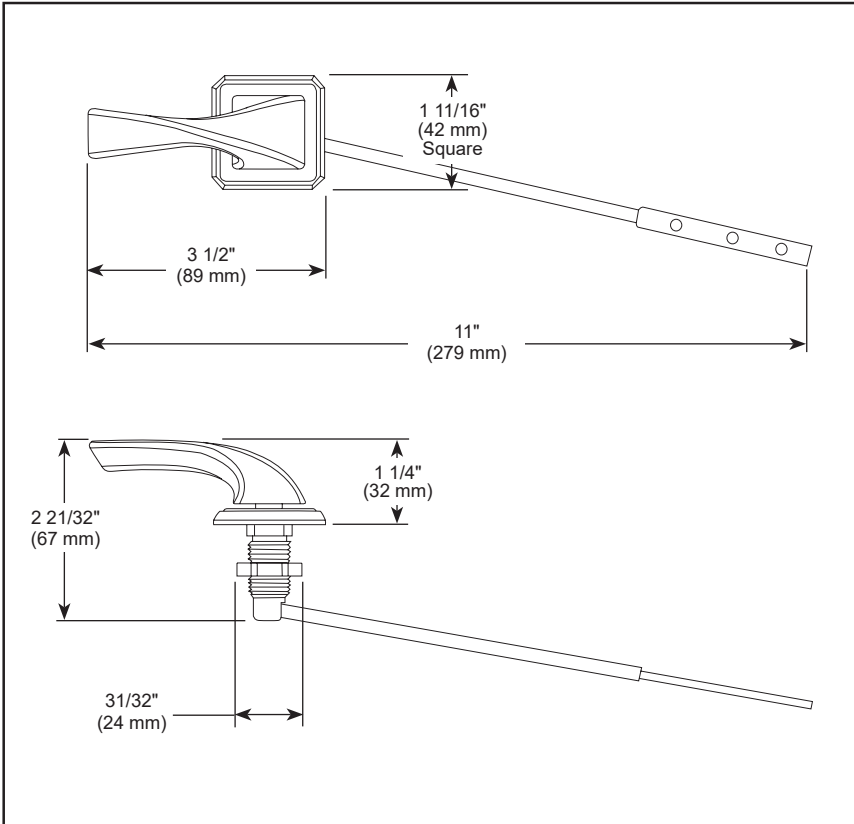

BRIZO®

ACCESSORIES

- Virage® Bath Collection
- Front Mount Flush Lever

STANDARD SPECIFICATIONS:

- Installation instructions included with product.

WARRANTY

- Parts and Finish – Lifetime limited warranty; or for commercial purchasers, 10 years for multi-family residential (apartments and condominiums) and 5 years for all other commercial uses, in each case from the date the product is received by the original purchaser or their authorized representative (installation contractor, etc.
- Please go to www.brizo.com for the complete details of our limited warranty.