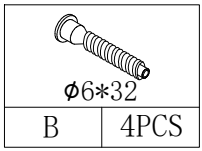

USER'S MANUAL

Parts List

 <p>2PCS</p>	 <p>1PC</p>	 <p>1PC</p>	 <p>RIGHT-2PCS</p>	 <p>LEFT-2PCS</p>
 <p>2PCS</p>	 <p>4PCS</p>	 <p>8PCS</p>	 <p>1PC</p>	 <p>1PC</p>
 <p>6PCS</p>	 <p>1PC</p>	 <p>1PC</p>	 <p>1PC</p>	 <p>1PC</p>
 <p>1PC</p>	 <p>2PCS</p>	 <p>1PC</p>	 <p>1PC</p>	 <p>1PC</p>
 <p>1PC</p>	 <p>1SET</p>	 <p>1PCS</p>	 <p>1PC</p>	 <p>1PC</p>
 <p>2PCS</p>	 <p>4PCS</p>	 <p>1PC</p>		

Hardware List

	
ø3*12	
A	2PCS

	
ø6*32	
B	4PCS

Please don't tighten the screws completely .

Please tighten all screws at the end of each screw alignment.

	
M6x35mm	
C	4PCS
	
M6x20mm	
D	4PCS
	
2PCS	

Notes: The left and Right Side are different.
DO NOT MISUSE!

X2

			
M8x30mm			
H	8PCS		
			
M8			
I	4PCS		
			
ø8			
G	8PCS		