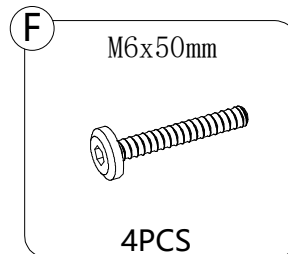

USER'S MANUAL

Parts List

 <p>2PCS</p>	 <p>1PC</p>	 <p>1PC</p>	 <p>RIGHT-2PCS</p>	 <p>LEFT-2PCS</p>
 <p>2PCS</p>	 <p>4PCS</p>	 <p>8PCS</p>	 <p>1PC</p>	 <p>1PC</p>
 <p>6PCS</p>	 <p>1PC</p>	 <p>1PC</p>	 <p>1PC</p>	 <p>1PC</p>
 <p>1PC</p>	 <p>2PCS</p>	 <p>1PC</p>	 <p>1PC</p>	 <p>1PC</p>
 <p>1PC</p>	 <p>1SET</p>	 <p>1PCS</p>	 <p>1PC</p>	 <p>1PC</p>
 <p>2PCS</p>	 <p>4PCS</p>	 <p>1PC</p>		

Hardware List

	
ø3*12	
A	2PCS

	
ø6*32	
B	4PCS

Please don't tighten the screws completely .

Please tighten all screws at the end of each screw alignment.

	
M6x35mm	
C	4PCS
	
M6x20mm	
D	4PCS
	
2PCS	

Notes: The left and Right Side are different.
DO NOT MISUSE!

X2

			
M8x30mm			
H	8PCS		
			
M8			
I	4PCS		
			
ø8			
G	8PCS		