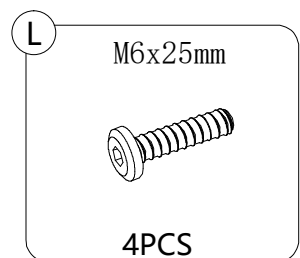

USER'S MANUAL

Parts List

 <p>2PCS</p>	 <p>1PC</p>	 <p>1PC</p>	 <p>RIGHT-2PCS</p>	 <p>LEFT-2PCS</p>
 <p>2PCS</p>	 <p>4PCS</p>	 <p>8PCS</p>	 <p>1PC</p>	 <p>1PC</p>
 <p>6PCS</p>	 <p>1PC</p>	 <p>1PC</p>	 <p>1PC</p>	 <p>1PC</p>
 <p>1PC</p>	 <p>2PCS</p>	 <p>1PC</p>	 <p>1PC</p>	 <p>1PC</p>
 <p>1PC</p>	 <p>1SET</p>	 <p>1PCS</p>	 <p>1PC</p>	 <p>1PC</p>
 <p>2PCS</p>	 <p>4PCS</p>	 <p>1PC</p>		

Hardware List

	
ø3*12	
A	2PCS

	
ø6*32	
B	4PCS

Please don't tighten the screws completely .

Please tighten all screws at the end of each screw alignment.

	
M6x35mm	
C	4PCS
	
M6x20mm	
D	4PCS
	
2PCS	

Notes: The left and Right Side are different.
DO NOT MISUSE!

X2

			
M8x30mm			
H	8PCS		
			
M8			
I	4PCS		
			
ø8			
G	8PCS		