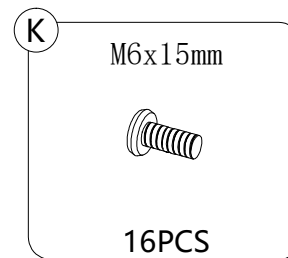

USER'S MANUAL

Parts List

 <p>2PCS</p>	 <p>1PC</p>	 <p>1PC</p>	 <p>RIGHT-2PCS</p>	 <p>LEFT-2PCS</p>
 <p>2PCS</p>	 <p>4PCS</p>	 <p>8PCS</p>	 <p>1PC</p>	 <p>1PC</p>
 <p>6PCS</p>	 <p>1PC</p>	 <p>1PC</p>	 <p>1PC</p>	 <p>1PC</p>
 <p>1PC</p>	 <p>2PCS</p>	 <p>1PC</p>	 <p>1PC</p>	 <p>1PC</p>
 <p>1PC</p>	 <p>1SET</p>	 <p>1PCS</p>	 <p>1PC</p>	 <p>1PC</p>
 <p>2PCS</p>	 <p>4PCS</p>	 <p>1PC</p>		

Hardware List

	
ø3*12	
A	2PCS

	
ø6*32	
B	4PCS

Please don't tighten the screws completely .

Please tighten all screws at the end of each screw alignment.

	
M6x35mm	
C	4PCS
	
M6x20mm	
D	4PCS
	
2PCS	

Notes: The left and Right Side are different.
DO NOT MISUSE!

X2

			
M8x30mm			
H	8PCS		
			
M8			
I	4PCS		
			
ø8			
G	8PCS		