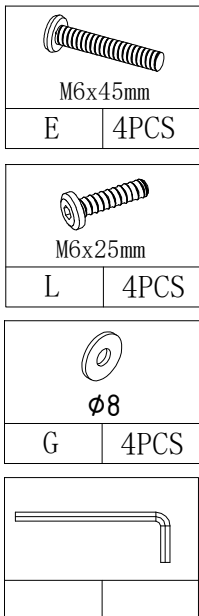

USER'S MANUAL

Parts List

 <p>2PCS</p>	 <p>1PC</p>	 <p>1PC</p>	 <p>RIGHT-2PCS</p>	 <p>LEFT-2PCS</p>
 <p>2PCS</p>	 <p>4PCS</p>	 <p>8PCS</p>	 <p>1PC</p>	 <p>1PC</p>
 <p>6PCS</p>	 <p>1PC</p>	 <p>1PC</p>	 <p>1PC</p>	 <p>1PC</p>
 <p>1PC</p>	 <p>2PCS</p>	 <p>1PC</p>	 <p>1PC</p>	 <p>1PC</p>
 <p>1PC</p>	 <p>1SET</p>	 <p>1PCS</p>	 <p>1PC</p>	 <p>1PC</p>
 <p>2PCS</p>	 <p>4PCS</p>	 <p>1PC</p>		

Hardware List

	
ø3*12	
A	2PCS

	
ø6*32	
B	4PCS

Please don't tighten the screws completely .

Please tighten all screws at the end of each screw alignment.

	
M6x35mm	
C	4PCS
	
M6x20mm	
D	4PCS
	
2PCS	

Notes: The left and Right Side are different.
DO NOT MISUSE!

X2

			
M8x30mm			
H	8PCS		
			
M8			
I	4PCS		
			
ø8			
G	8PCS		