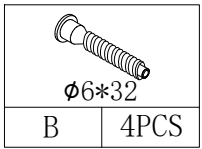

USER'S MANUAL

Parts List

 <p>2PCS</p>	 <p>1PC</p>	 <p>1PC</p>	 <p>RIGHT-2PCS</p>	 <p>LEFT-2PCS</p>
 <p>2PCS</p>	 <p>4PCS</p>	 <p>8PCS</p>	 <p>1PC</p>	 <p>1PC</p>
 <p>6PCS</p>	 <p>1PC</p>	 <p>1PC</p>	 <p>1PC</p>	 <p>1PC</p>
 <p>1PC</p>	 <p>2PCS</p>	 <p>1PC</p>	 <p>1PC</p>	 <p>1PC</p>
 <p>1PC</p>	 <p>1SET</p>	 <p>1PCS</p>	 <p>1PC</p>	 <p>1PC</p>
 <p>2PCS</p>	 <p>4PCS</p>	 <p>1PC</p>		

Hardware List

	
ø3*12	
A	2PCS

	
ø6*32	
B	4PCS

Please don't tighten the screws completely .

Please tighten all screws at the end of each screw alignment.

	
M6x35mm	
C	4PCS
	
M6x20mm	
D	4PCS
	
2PCS	

Notes: The left and Right Side are different.
DO NOT MISUSE!

X2

			
M8x30mm			
H	8PCS		
			
M8			
I	4PCS		
			
ø8			
G	8PCS		