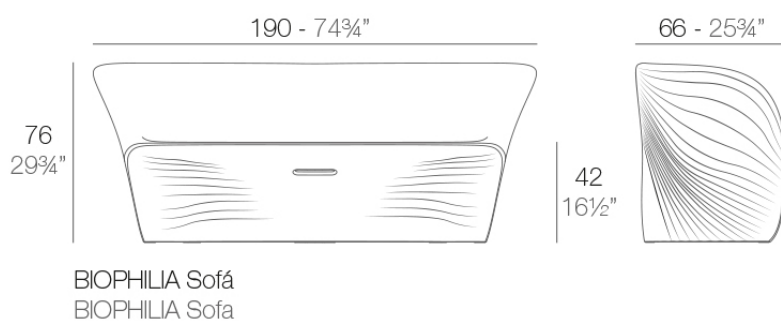

## Description

Made of polyethylene resin by rotational moulding. 100% Recyclable. Item suitable for indoor and outdoor use. Available in different finishes.

Weight: 30.89 Kg