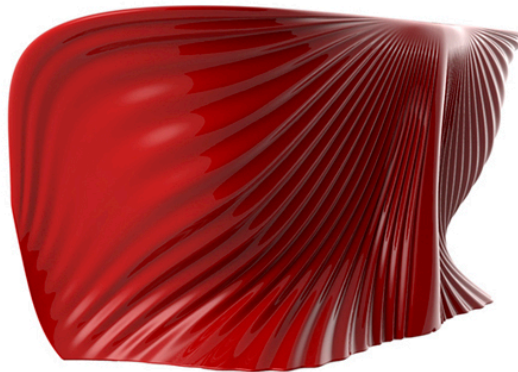

# Biophilia sofa

by Ross Lovegrove

The Biophilia furniture design collection, by Ross Lovegrove, explores a new avenue of design that forms a dialogue between time, shape and space. It combines the trend-setting natural design of the Sagrada Familia by Antonio Gaudí, VONDOM's expertise in advanced rotational moulding technology and the ongoing line of research of digital transference into contemporary design.