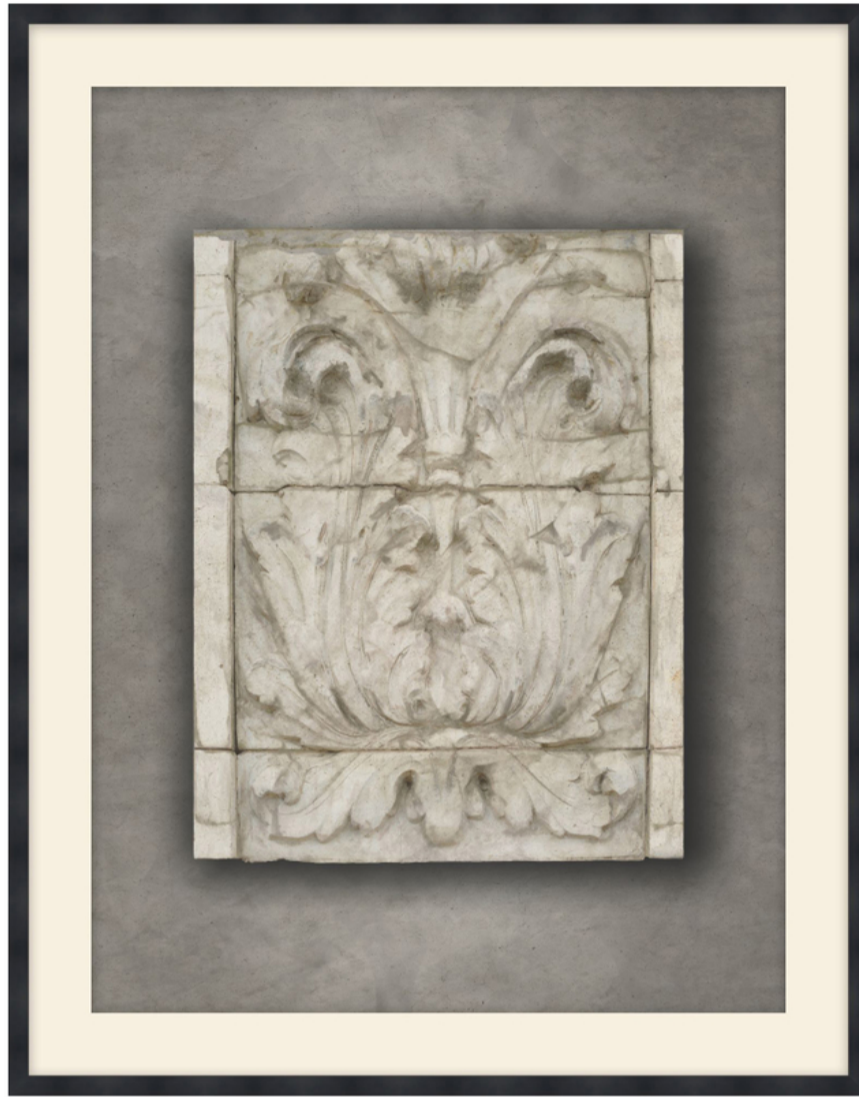

THEODORE ALEXANDER

Relief 2

D3077S61525-5014

Plastic Frame

Textured Paper - Floated Deckled

M4 - Warm White Smooth + White Core Width:3"

F992 - Black Cap Frame - Width: 0.875

W 27¾ x D 1¼ x H 33¾ inches

Material(s):

Collection: Art by TA

Style: Modern / Formal Modern

Type: Décor / Wall Art