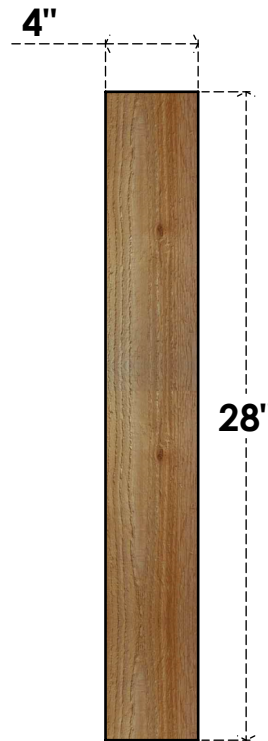

# BRC04X20X28TRA00RWR

4"W X 20"D X 28"H TRADITIONAL ROUGH SAWN BRACE, WESTERN RED CEDAR

**SIDE**

**FRONT**

EKENA MILLWORK  
2300 WEST MAIN ST.  
CLARKSVILLE, TX 75426  
TOLL FREE: 866-607-0453  
WWW.EKENAMILLWORK.COM

**NOTES**

1. INSTALLATION TO BE COMPLETED IN ACCORDANCE WITH MANUFACTURER'S SPECIFICATIONS.
2. DRAWING MAY NOT BE TO SCALE
3. THIS DRAWING IS INTENDED FOR DESIGN AND PLANNING PURPOSES ONLY.
4. ALL INFORMATION CONTAINED HEREIN WAS CURRENT AT THE TIME OF DEVELOPMENT BUT MUST BE REVIEWED AND APPROVED BY THE PRODUCT MANUFACTURER TO BE CONSIDERED ACCURATE.
5. PRODUCTS ARE NOT KILN DRIED. THIS ITEM IS UNIQUE AND WILL CONTAIN THE NATURAL VARIATIONS THAT THE WOOD SPECIES OFFERS. THIS MAY RESULT IN VARIATIONS UP TO 1/4"