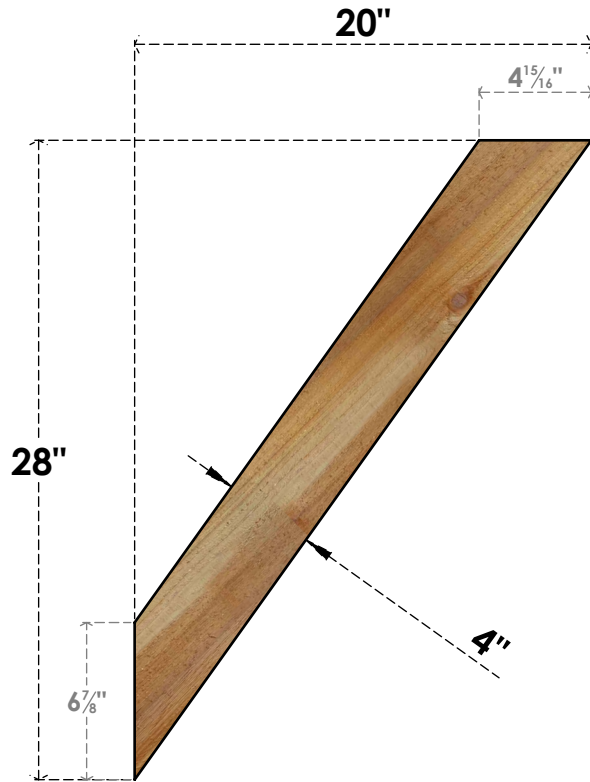

# BRC04X20X28TRA00RWR

4"W X 20"D X 28"H TRADITIONAL ROUGH SAWN BRACE, WESTERN RED CEDAR

**SIDE**

**FRONT**

EKENA MILLWORK  
2300 WEST MAIN ST.  
CLARKSVILLE, TX 75426  
TOLL FREE: 866-607-0453  
WWW.EKENAMILLWORK.COM