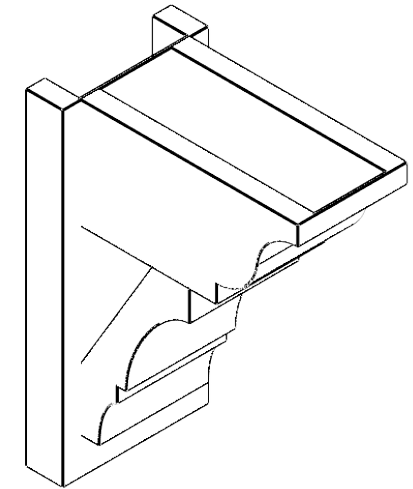

**ITEM NUMBER: OUTUROC060X080X14000X18000X060X020X060BOA04RCPR**

6"W TOP X 8"W BACK X 14"D X 18"H X 6"T TOP X 2"T BACK TIMBERTHANE ROUGH CEDAR BALBOA FAUX WOOD OPEN OUTLOOKER, TRADITIONAL TOP AND BLOCK BACK, 6"W CLOSED BRACE, PRIMED TAN

**SIDE PROFILE**

**FRONT PROFILE**

**ISOMETRIC**

GENERATED DATE : 07/05/2023

EKENA MILLWORK  
2300 WEST MAIN ST.  
CLARKSVILLE, TX 75426  
TOLL FREE: 866-607-0453  
WWW.EKENAMILLWORK.COM

NOTES

1. INSTALLATION TO BE COMPLETED IN ACCORDANCE WITH MANUFACTURER'S SPECIFICATIONS.
2. DRAWING MAY NOT BE TO SCALE
3. THIS DRAWING IS INTENDED FOR DESIGN AND PLANNING PURPOSES ONLY.
4. ALL INFORMATION CONTAINED HEREIN WAS CURRENT AT THE TIME OF DEVELOPMENT BUT MUST BE REVIEWED AND APPROVED BY THE PRODUCT MANUFACTURER TO BE CONSIDERED ACCURATE.
5. TIMBERTHANE ARCHITECTURAL PRODUCTS ARE MADE FROM HIGH DENSITY URETHANE AND COME FACTORY PRIMED