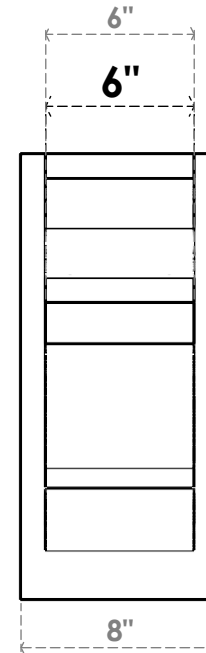

**ITEM NUMBER: OUTUROC060X080X14000X18000X060X020X060BOA04RCPR**

6"W TOP X 8"W BACK X 14"D X 18"H X 6"T TOP X 2"T BACK TIMBERTHANE ROUGH CEDAR BALBOA FAUX WOOD OPEN OUTLOOKER, TRADITIONAL TOP AND BLOCK BACK, 6"W CLOSED BRACE, PRIMED TAN

**SIDE PROFILE**

**FRONT PROFILE**

**ISOMETRIC**

GENERATED DATE : 07/05/2023

EKENA MILLWORK  
2300 WEST MAIN ST.  
CLARKSVILLE, TX 75426  
TOLL FREE: 866-607-0453  
WWW.EKENAMILLWORK.COM

NOTES

1. INSTALLATION TO BE COMPLETED IN ACCORDANCE WITH MANUFACTURER'S SPECIFICATIONS.
2. DRAWING MAY NOT BE TO SCALE
3. THIS DRAWING IS INTENDED FOR DESIGN AND PLANNING PURPOSES ONLY.
4. ALL INFORMATION CONTAINED HEREIN WAS CURRENT AT THE TIME OF DEVELOPMENT BUT MUST BE REVIEWED AND APPROVED BY THE PRODUCT MANUFACTURER TO BE CONSIDERED ACCURATE.
5. TIMBERTHANE ARCHITECTURAL PRODUCTS ARE MADE FROM HIGH DENSITY URETHANE AND COME FACTORY PRIMED