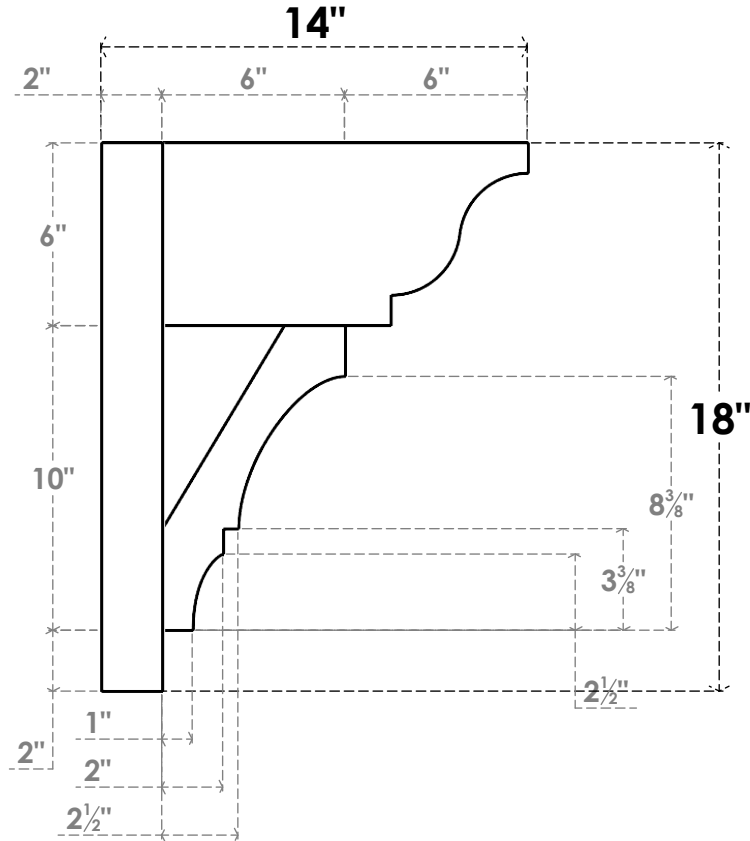

**ITEM NUMBER: OUTUROC060X080X14000X18000X060X020X060BOA04RCPR**

6"W TOP X 8"W BACK X 14"D X 18"H X 6"T TOP X 2"T BACK TIMBERTHANE ROUGH CEDAR BALBOA FAUX WOOD OPEN OUTLOOKER, TRADITIONAL TOP AND BLOCK BACK, 6"W CLOSED BRACE, PRIMED TAN

**SIDE PROFILE**

**FRONT PROFILE**

**ISOMETRIC**

GENERATED DATE : 07/05/2023

EKENA MILLWORK  
2300 WEST MAIN ST.  
CLARKSVILLE, TX 75426  
TOLL FREE: 866-607-0453  
WWW.EKENAMILLWORK.COM

NOTES

1. INSTALLATION TO BE COMPLETED IN ACCORDANCE WITH MANUFACTURER'S SPECIFICATIONS.
2. DRAWING MAY NOT BE TO SCALE
3. THIS DRAWING IS INTENDED FOR DESIGN AND PLANNING PURPOSES ONLY.
4. ALL INFORMATION CONTAINED HEREIN WAS CURRENT AT THE TIME OF DEVELOPMENT BUT MUST BE REVIEWED AND APPROVED BY THE PRODUCT MANUFACTURER TO BE CONSIDERED ACCURATE.
5. TIMBERTHANE ARCHITECTURAL PRODUCTS ARE MADE FROM HIGH DENSITY URETHANE AND COME FACTORY PRIMED