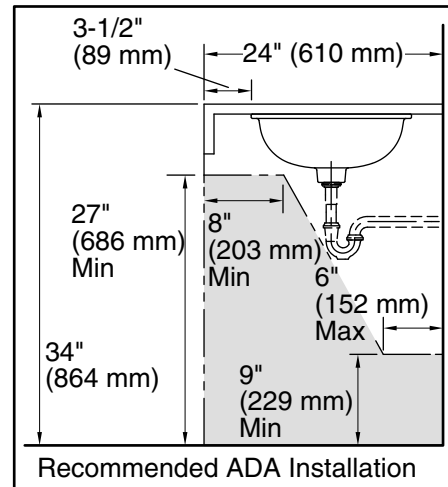

Color Code Description

	96	Biscuit
---	----	---------

Standard Installation

Recommended ADA Installation

Wood Counter Installation

Marble Installation

Technical Information

All product dimensions are nominal.

Bowl configuration:	Single
Installation:	Undermount
Bowl area (Only):	Water depth: 5" (127 mm)
Drain hole:	1-3/4" (44 mm)
Template:	1035896-7, required, included

Notes

Install this product according to the installation instructions.