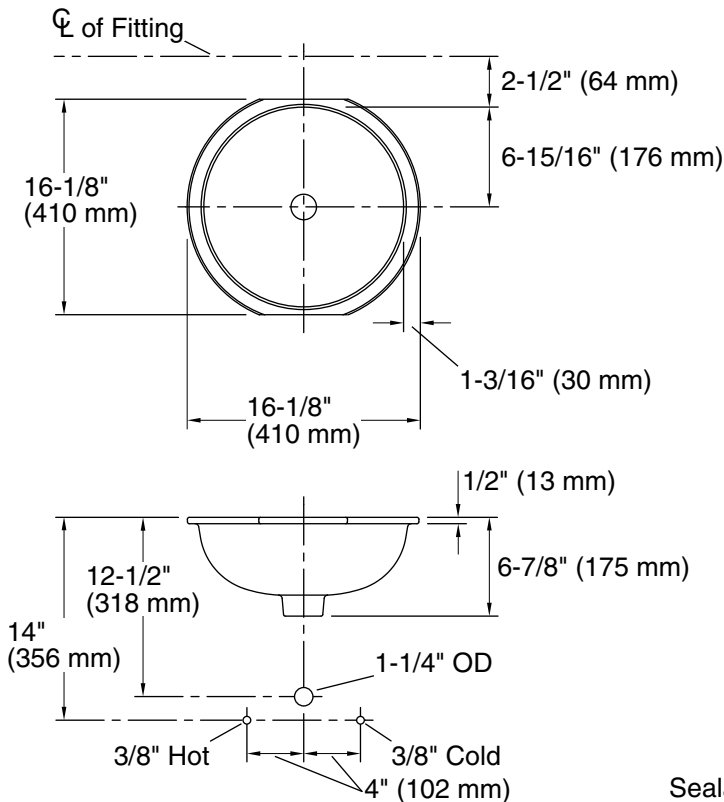

Marrakesh™ Camber®

Undermount bathroom sink
K-14046-BU

Features

- Decorated with a Moroccan pattern on Biscuit background.
- Round basin.
- No faucet holes; requires wall- or counter-mount faucet.
- Marrakesh™ design.
- Part of the Top Art® Collection.
- Fits industry-standard 30" (762 mm) vanities.
- Pairs with the K-14031-BU Marrakesh vanity top (sold separately).

Color Code Description

	96	Biscuit
---	----	---------

Standard Installation

Recommended ADA Installation

Wood Counter Installation

Marble Installation

Technical Information

All product dimensions are nominal.

Bowl configuration:	Single
Installation:	Undermount
Bowl area (Only):	Water depth: 5" (127 mm)
Drain hole:	1-3/4" (44 mm)
Template:	1035896-7, required, included

Notes

Install this product according to the installation instructions.