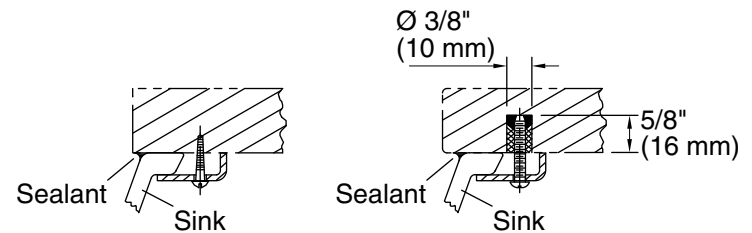

Color Code Description

	96	Biscuit
---	----	---------

Standard Installation

Recommended ADA Installation

Wood Counter Installation

Marble Installation

Technical Information

All product dimensions are nominal.

Bowl configuration:	Single
Installation:	Undermount
Bowl area (Only):	Water depth: 5" (127 mm)
Drain hole:	1-3/4" (44 mm)
Template:	1035896-7, required, included

Notes

Install this product according to the installation instructions.