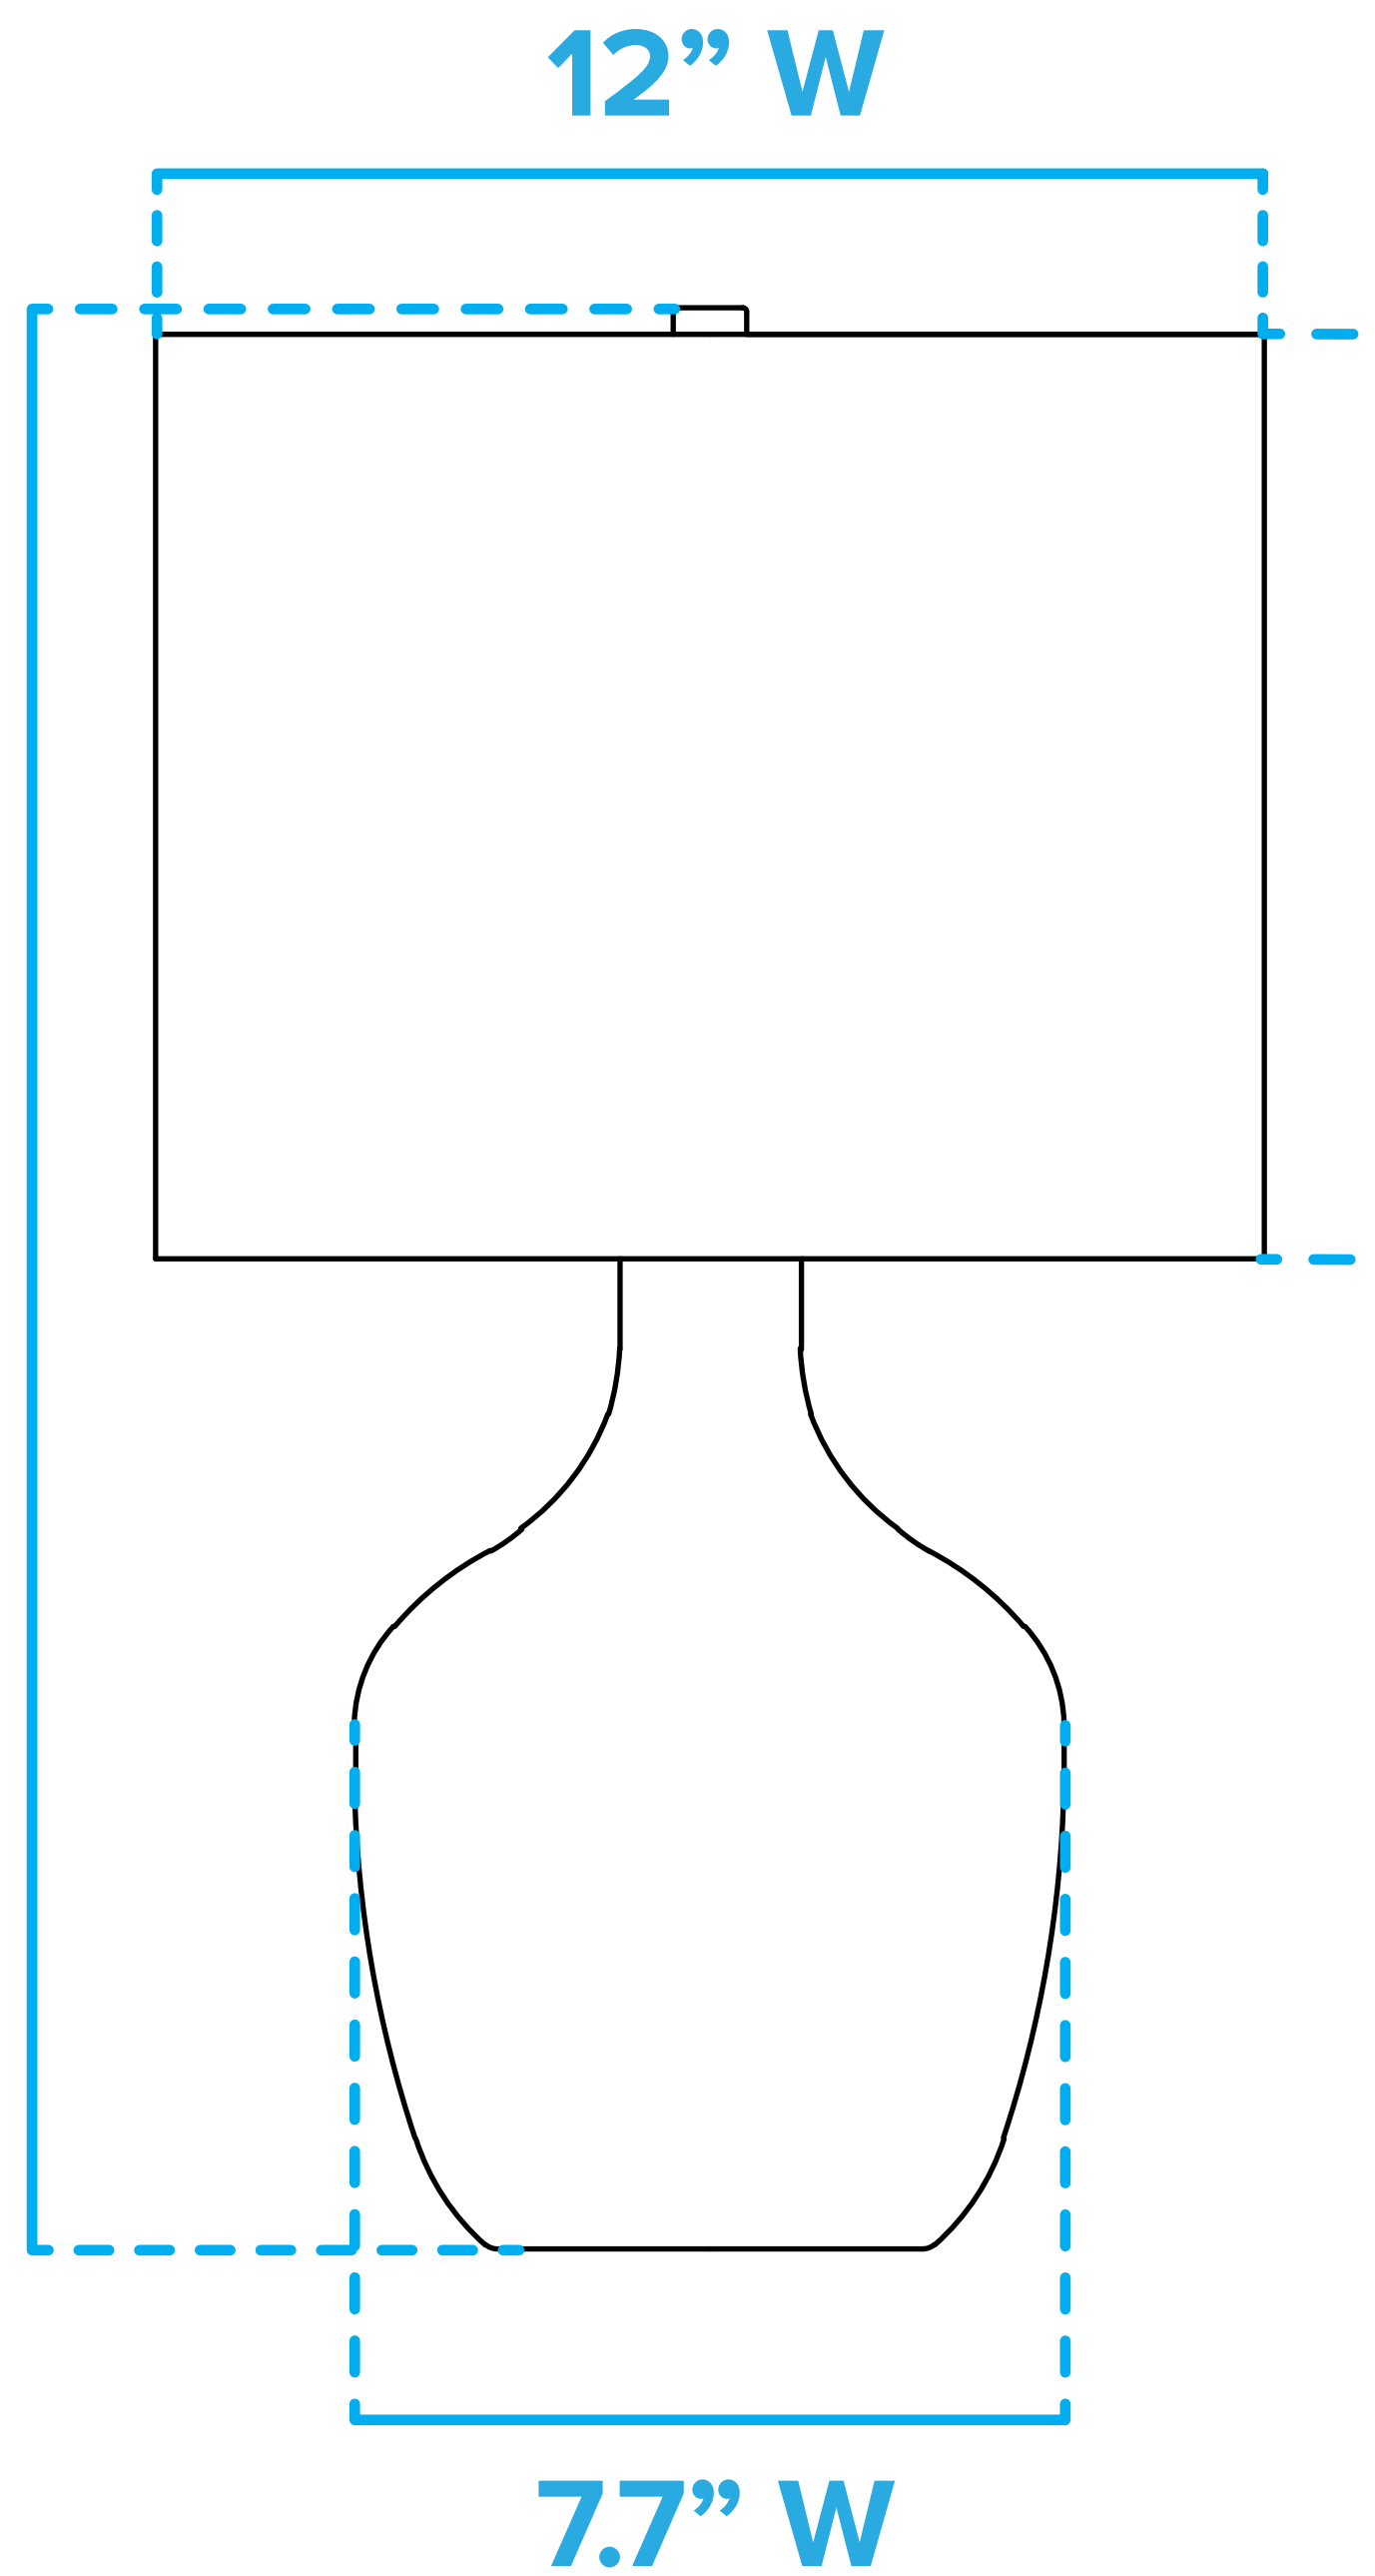

Top View

12" Dia

Front View

12" W

10" H

21" H

7.7" W