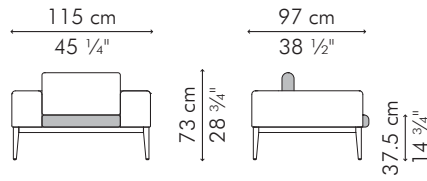

EASY ARMCHAIR

INDOOR

27 kg / 60 lbs

33 kg / 73 lbs

0.77 m³

SEAT & BACKREST
PILLOW

OUTDOOR

30.5 kg / 67 lbs

35.5 kg / 78 lbs

0.77 m³

2.20 m / 2.45 yds
1 pc 49 x 33 cm / 13" x 19"
0.60 m / 0.65 yds

INDOOR rattan, ash, steel

CAETZ-BZ-4528-UF

Picasso Light Gray
Violetta Baltic

CAETZ-N-4528-UF1

Linen Natural
Violetta Baltic