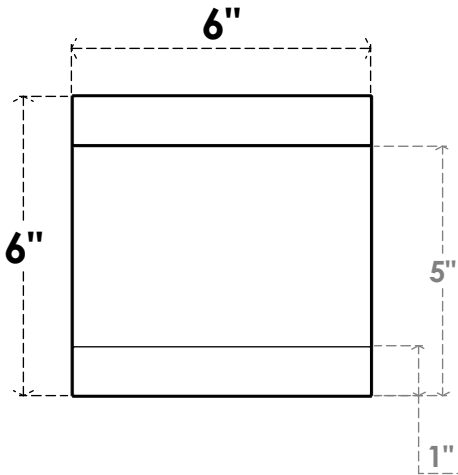

ITEM NUMBER: RFTURO060X06000X20000X006BUR00RCPR

6"W X 6"H X 20"L TIMBERTHANE ROUGH CEDAR BURLINGTON FAUX WOOD OPEN RAFTER TAIL, 6"L END, PRIMED TAN

SIDE PROFILE

FRONT PROFILE

ISOMETRIC

GENERATED DATE : 03/02/2023