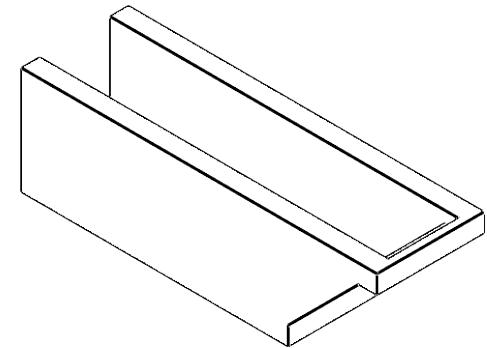

ITEM NUMBER: RFTURO060X06000X20000X006BUR00RCPR

6"W X 6"H X 20"L TIMBERTHANE ROUGH CEDAR BURLINGTON FAUX WOOD OPEN RAFTER TAIL, 6"L END, PRIMED TAN

SIDE PROFILE

FRONT PROFILE

ISOMETRIC

GENERATED DATE : 03/02/2023

EKENA MILLWORK
2300 WEST MAIN ST.
CLARKSVILLE, TX 75426
TOLL FREE: 866-607-0453
WWW.EKENAMILLWORK.COM

NOTES

1. INSTALLATION TO BE COMPLETED IN ACCORDANCE WITH MANUFACTURER'S SPECIFICATIONS.
2. DRAWING MAY NOT BE TO SCALE
3. THIS DRAWING IS INTENDED FOR DESIGN AND PLANNING PURPOSES ONLY.
4. ALL INFORMATION CONTAINED HEREIN WAS CURRENT AT THE TIME OF DEVELOPMENT BUT MUST BE REVIEWED AND APPROVED BY THE PRODUCT MANUFACTURER TO BE CONSIDERED ACCURATE.
5. TIMBERTHANE ARCHITECTURAL PRODUCTS ARE MADE FROM HIGH DENSITY URETHANE AND COME FACTORY PRIMED