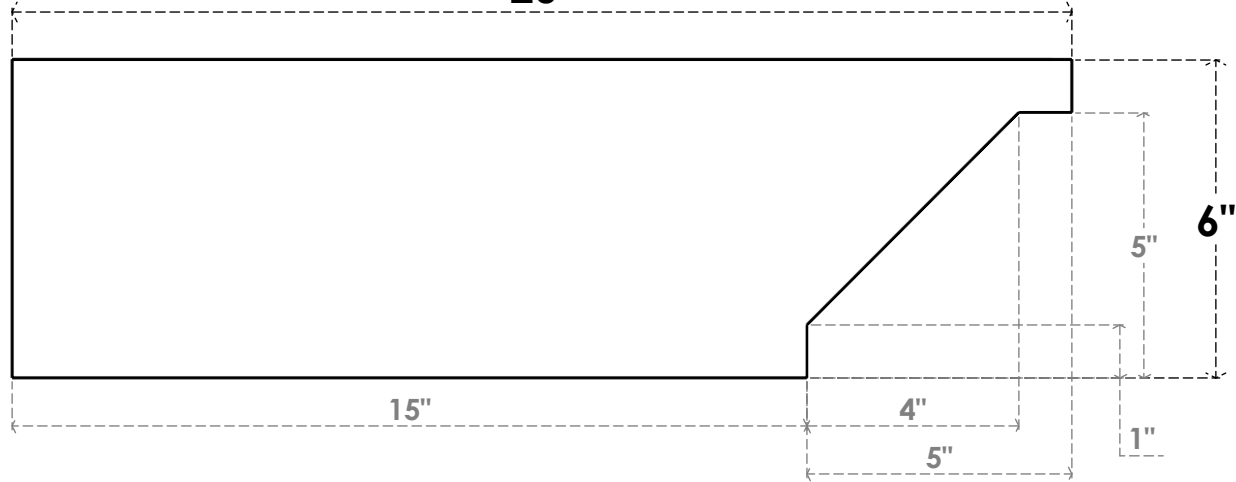

ITEM NUMBER: RFTURO060X06000X20000X006BUR00RCPR

6"W X 6"H X 20"L TIMBERTHANE ROUGH CEDAR BURLINGTON FAUX WOOD OPEN RAFTER TAIL, 6"L END, PRIMED TAN

SIDE PROFILE

FRONT PROFILE

ISOMETRIC

GENERATED DATE : 03/02/2023