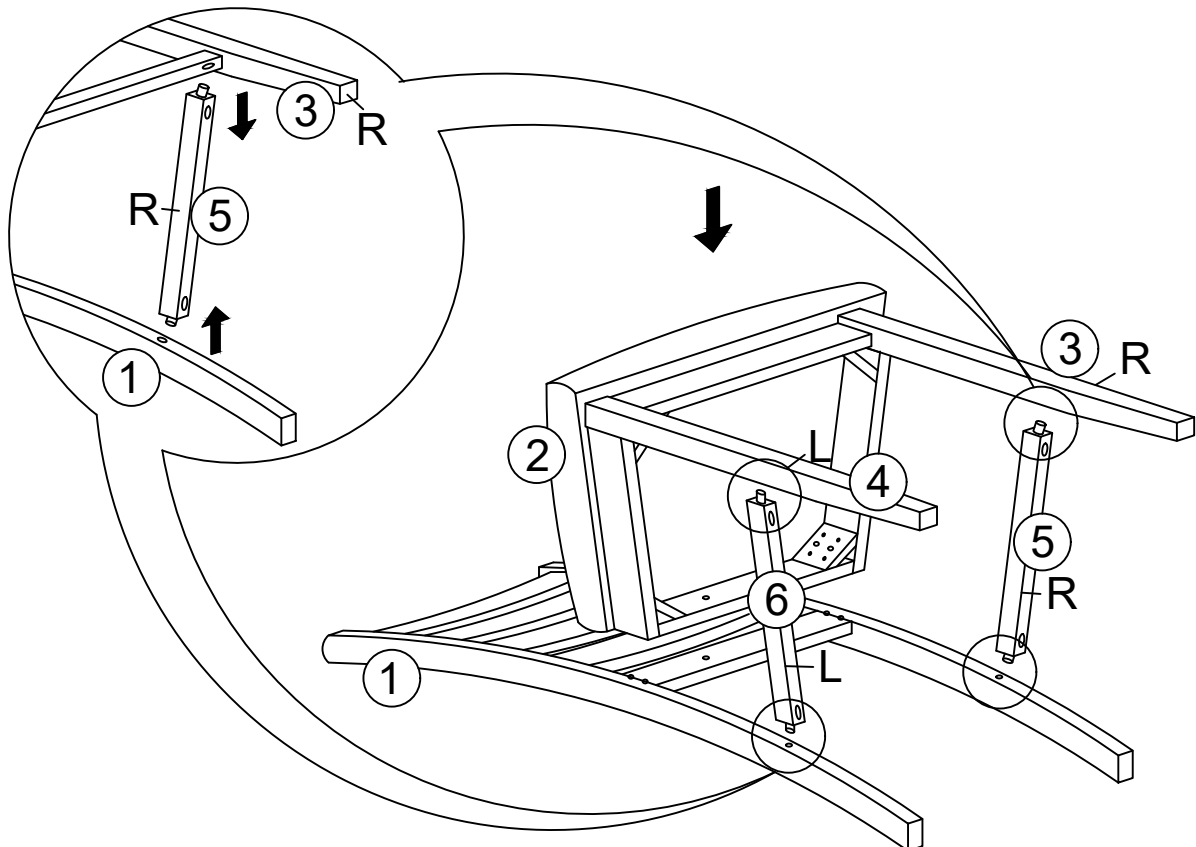

DINING CHAIR ASSEMBLY INSTRUCTION

STEP 1

STEP 2