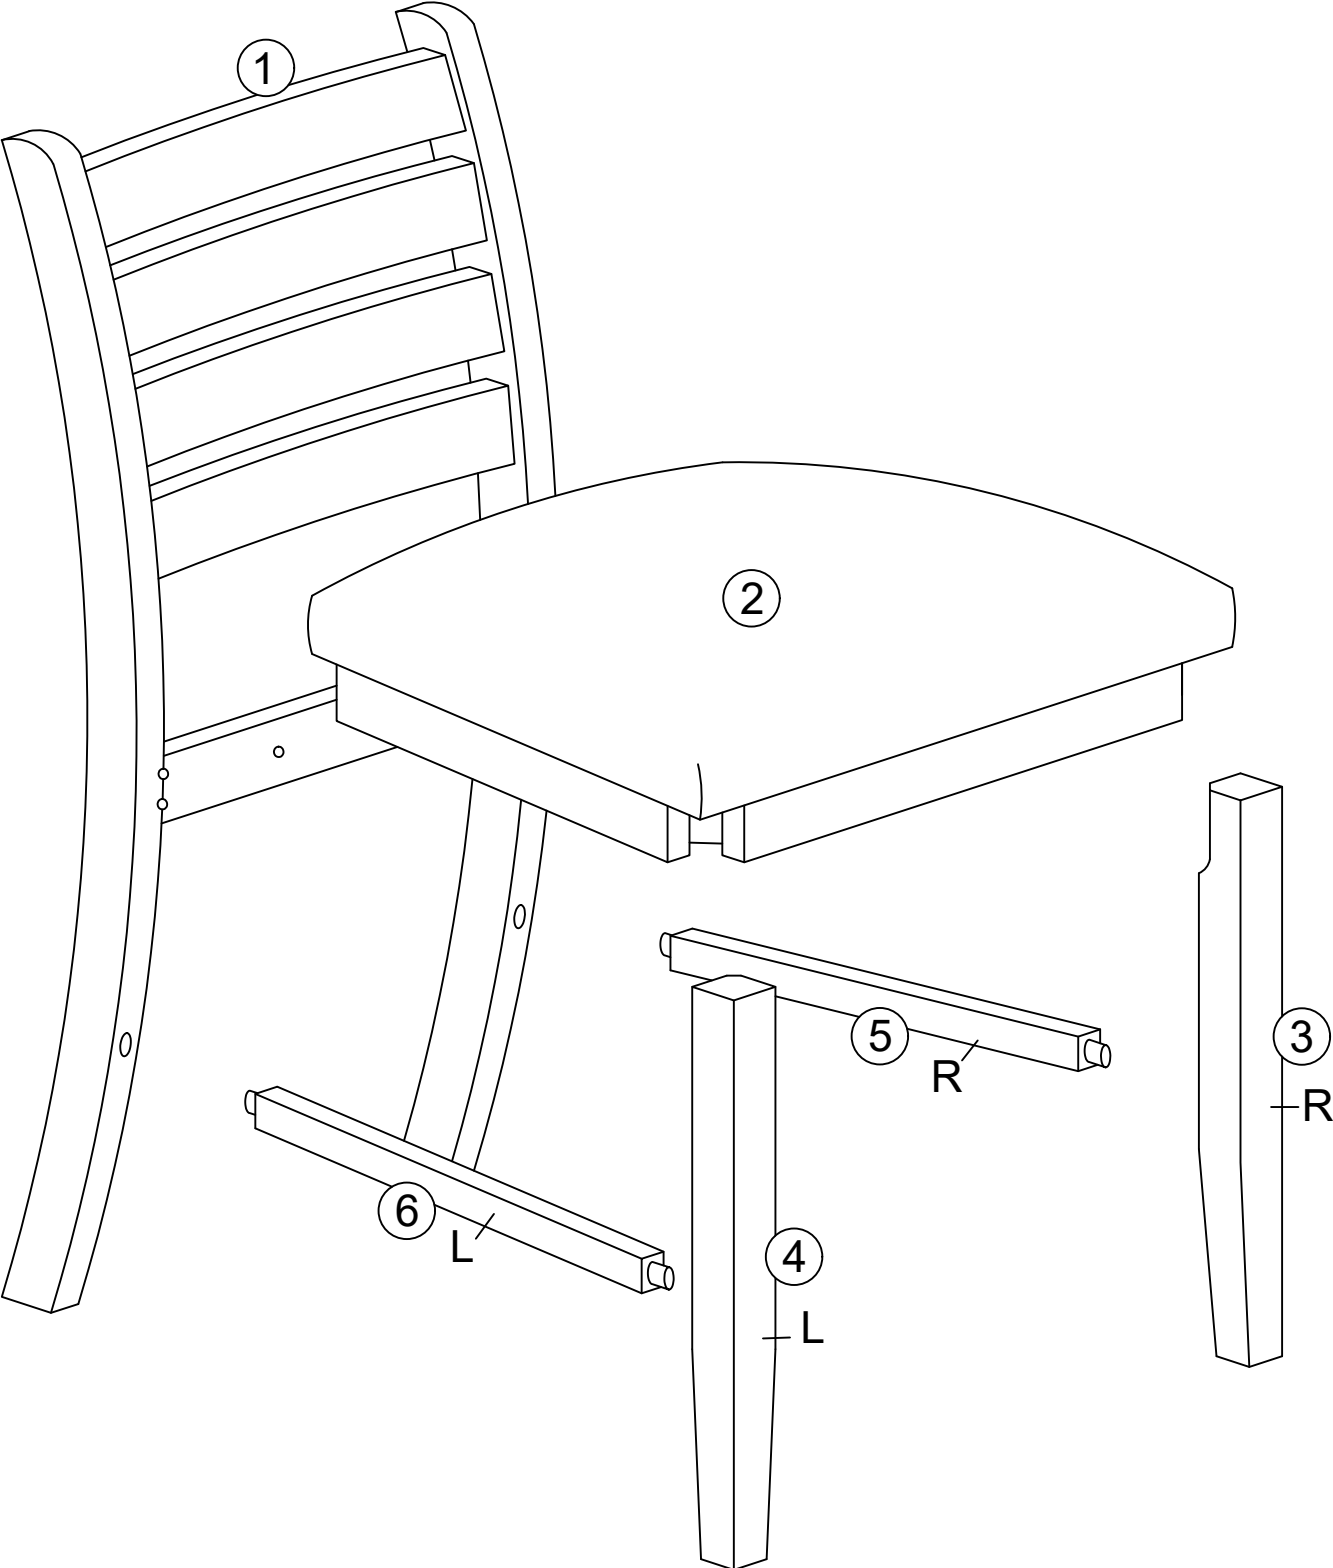

Skip the power drill this time.

DINING CHAIR ASSEMBLY INSTRUCTION

HARDWARES LIST

ITEM	DESCRIPTION	DRAWING	QTY
A	JCBC SCREW M6 x 35MM		4 PCS
B	JCBC SCREW M6 x 60MM		8 PCS
C	JCBC SCREW M6 x 80MM		8 PCS
D	SPRING WASHER M6 x 12mm		20 PCS
E	FLAT WASHER M6 x 19mm		20 PCS
F	CSK C/B SCREW (M4 x 38MM)		8 PCS
G	M4 ALLEN KEY (100MM)		1 PC

There are total **THREE (3)** packs of hardware packs.
 Each hardware pack includes the hardware for **TWO (2)** chairs.

DINING CHAIR ASSEMBLY INSTRUCTION

PARTS LIST

BOX 1

ITEM	DESCRIPTION	DRAWING	QTY
1	BACKREST		6 PCS

BOX 2

2	SEAT		6 PCS
3	RIGHT LEG WITH LABEL "R"		6 PCS
4	LEFT LEG WITH LABEL "L"		6 PCS
5	RIGHT STRETCHER WITH LABEL "R"		6 PCS
6	LEFT STRETCHER WITH LABEL "L"		6 PCS

DINING CHAIR ASSEMBLY INSTRUCTION

PARTS ' LOCATION