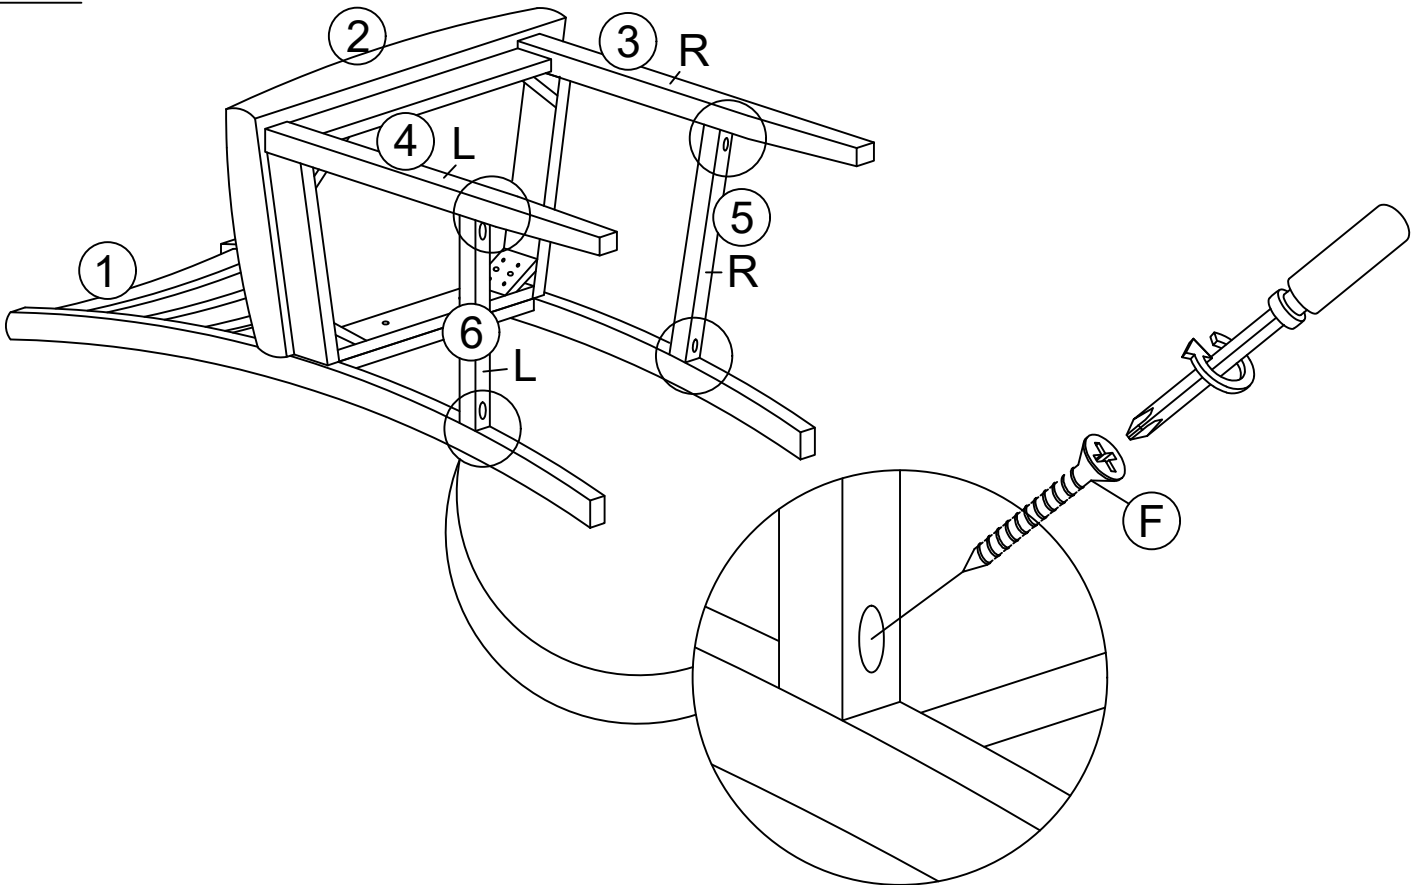

Skip the power drill this time.

DINING CHAIR ASSEMBLY INSTRUCTION

HARDWARES LIST

ITEM	DESCRIPTION	DRAWING	QTY
A	JCBC SCREW M6 x 35MM		4 PCS
B	JCBC SCREW M6 x 60MM		8 PCS
C	JCBC SCREW M6 x 80MM		8 PCS
D	SPRING WASHER M6 x 12mm		20 PCS
E	FLAT WASHER M6 x 19mm		20 PCS
F	CSK C/B SCREW (M4 x 38MM)		8 PCS
G	M4 ALLEN KEY (100MM)		1 PC

There are total **THREE (3)** packs of hardware packs.
 Each hardware pack includes the hardware for **TWO (2)** chairs.

DINING CHAIR ASSEMBLY INSTRUCTION

PARTS LIST

BOX 1

ITEM	DESCRIPTION	DRAWING	QTY
1	BACKREST		6 PCS

BOX 2

2	SEAT		6 PCS
3	RIGHT LEG WITH LABEL "R"		6 PCS
4	LEFT LEG WITH LABEL "L"		6 PCS
5	RIGHT STRETCHER WITH LABEL "R"		6 PCS
6	LEFT STRETCHER WITH LABEL "L"		6 PCS

DINING CHAIR ASSEMBLY INSTRUCTION

PARTS ' LOCATION

DINING CHAIR ASSEMBLY INSTRUCTION

STEP 1

STEP 2

DINING CHAIR ASSEMBLY INSTRUCTION

STEP 3

STEP 4

DINING CHAIR ASSEMBLY INSTRUCTION

ASSEMBLY
COMPLETED