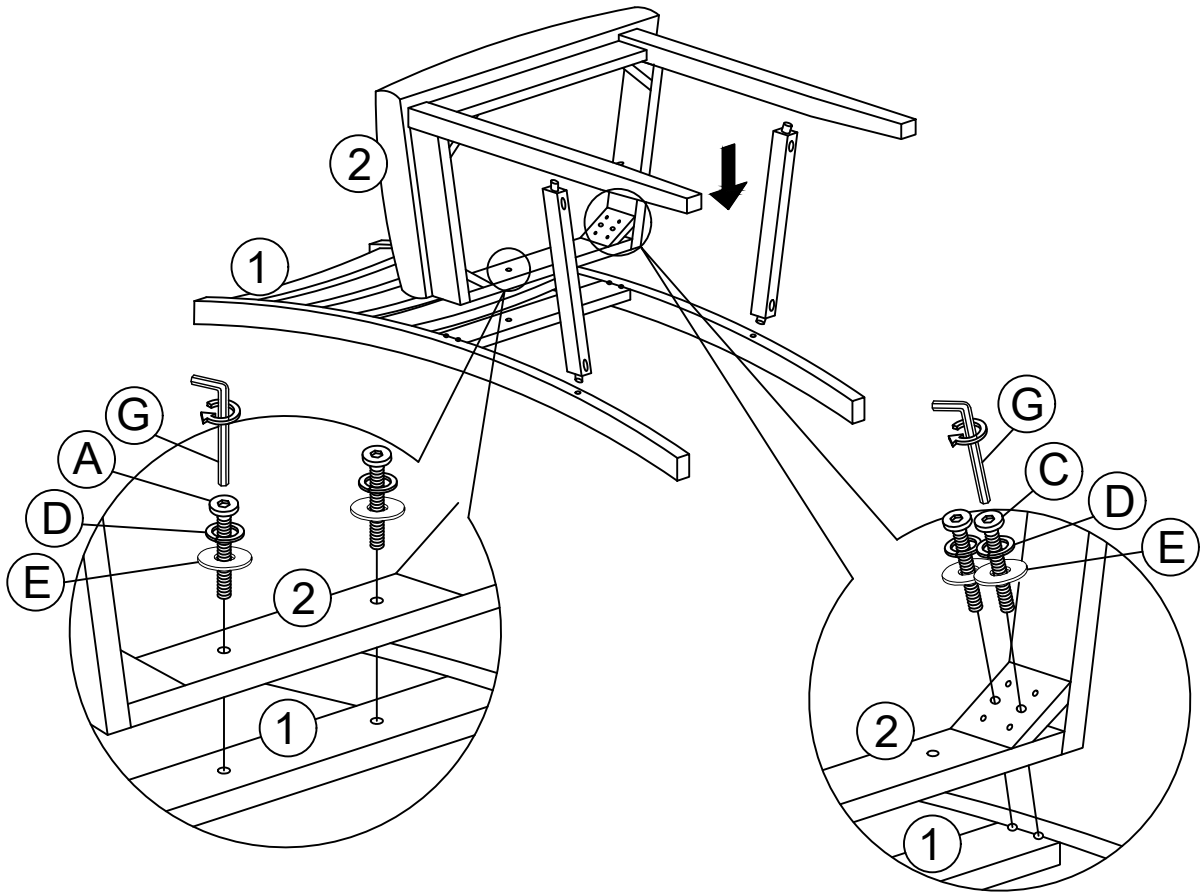

Skip the power drill this time.

DINING CHAIR ASSEMBLY INSTRUCTION

HARDWARES LIST

ITEM	DESCRIPTION	DRAWING	QTY
A	JCBC SCREW M6 x 35MM		4 PCS
B	JCBC SCREW M6 x 60MM		8 PCS
C	JCBC SCREW M6 x 80MM		8 PCS
D	SPRING WASHER M6 x 12mm		20 PCS
E	FLAT WASHER M6 x 19mm		20 PCS
F	CSK C/B SCREW (M4 x 38MM)		8 PCS
G	M4 ALLEN KEY (100MM)		1 PC

There are total **THREE (3)** packs of hardware packs.
 Each hardware pack includes the hardware for **TWO (2)** chairs.

DINING CHAIR ASSEMBLY INSTRUCTION

PARTS LIST

BOX 1

ITEM	DESCRIPTION	DRAWING	QTY
1	BACKREST		6 PCS

BOX 2

2	SEAT		6 PCS
3	RIGHT LEG WITH LABEL "R"		6 PCS
4	LEFT LEG WITH LABEL "L"		6 PCS
5	RIGHT STRETCHER WITH LABEL "R"		6 PCS
6	LEFT STRETCHER WITH LABEL "L"		6 PCS

DINING CHAIR ASSEMBLY INSTRUCTION

PARTS ' LOCATION

DINING CHAIR ASSEMBLY INSTRUCTION

STEP 1

STEP 2

DINING CHAIR ASSEMBLY INSTRUCTION

STEP 3

STEP 4

DINING CHAIR ASSEMBLY INSTRUCTION

ASSEMBLY
COMPLETED