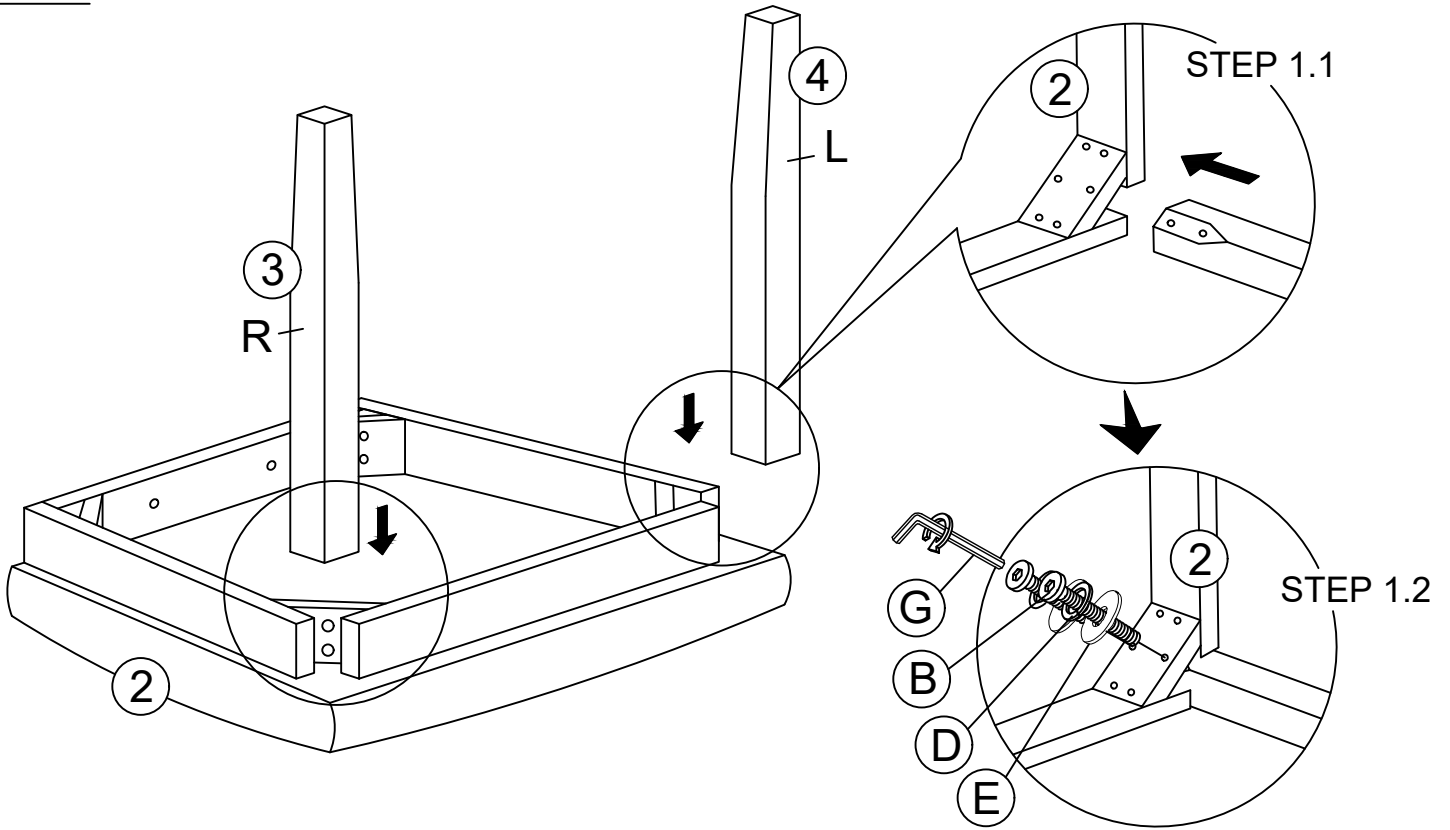

DINING CHAIR ASSEMBLY INSTRUCTION

STEP 1