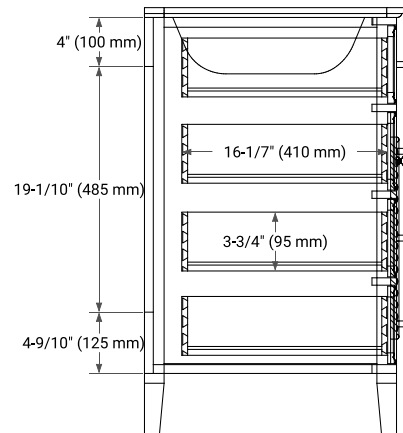

42" RIGHT OFFSET CABINET

BASE CABINET DIMENSIONS

42" W x 21.5" D x 33.5" H

FEATURES

- Solid wood frame & plywood panels
- Dovetail drawers and joints
- Soft closing doors & drawers

HARDWARE FINISHES

Brushed Nickel Satin Brass Matte Black Polished Chrome

AVAILABLE COLORS

White Grey

FRONT VIEW

SIDE VIEW

PLAN VIEW

43" RIGHT RECTANGLE SINK COUNTERTOP WITH 1.5 IN. THICKNESS

OVERALL DIMENSIONS

43" W x 22" D x 1.5" H

COUNTERTOP OPTIONS

Carrara Marble

White Quartz

FEATURES

- Solid countertop with mitered edges & seams
- Undermount white rectangular sink
- Pre-drilled for 8" widespread faucet

INCLUDED

- Countertop
- Matching Backsplash
- Rectangle Sink

COUNTERTOP PLAN VIEW

EDGE SIDE VIEW

THREE DIMENSIONAL COUNTERTOP VIEW