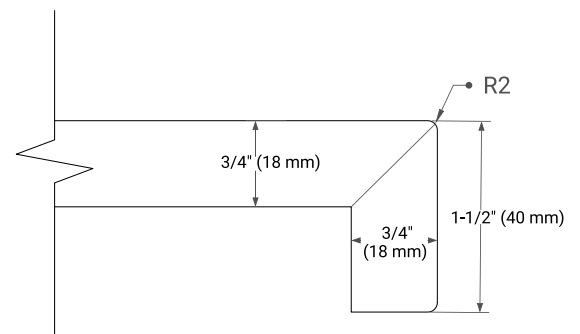

AVAILABLE COLORS

White Grey

FRONT VIEW

SIDE VIEW

PLAN VIEW

43" RIGHT RECTANGLE SINK COUNTERTOP WITH 1.5 IN. THICKNESS

OVERALL DIMENSIONS

43" W x 22" D x 1.5" H

COUNTERTOP OPTIONS

Carrara Marble

White Quartz

FEATURES

- Solid countertop with mitered edges & seams
- Undermount white rectangular sink
- Pre-drilled for 8" widespread faucet

INCLUDED

- Countertop
- Matching Backsplash
- Rectangle Sink

COUNTERTOP PLAN VIEW

EDGE SIDE VIEW

THREE DIMENSIONAL COUNTERTOP VIEW