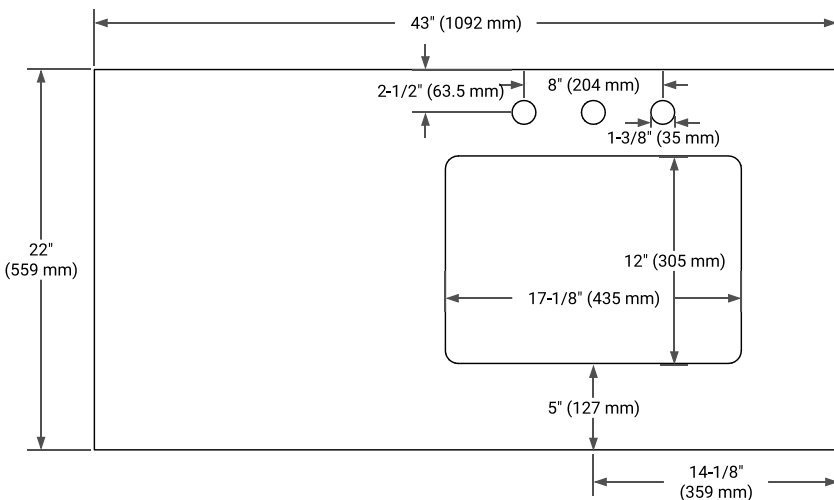

42" RIGHT OFFSET CABINET

BASE CABINET DIMENSIONS

42" W x 21.5" D x 33.5" H

FEATURES

- Solid wood frame & plywood panels
- Dovetail drawers and joints
- Soft closing doors & drawers

HARDWARE FINISHES

Brushed Nickel Satin Brass Matte Black Polished Chrome

AVAILABLE COLORS

White Grey

FRONT VIEW

SIDE VIEW

PLAN VIEW

43" RIGHT RECTANGLE SINK COUNTERTOP WITH 1.5 IN. THICKNESS

OVERALL DIMENSIONS

43" W x 22" D x 1.5" H

COUNTERTOP OPTIONS

Carrara Marble

White Quartz

FEATURES

- Solid countertop with mitered edges & seams
- Undermount white rectangular sink
- Pre-drilled for 8" widespread faucet

INCLUDED

- Countertop
- Matching Backsplash
- Rectangle Sink

COUNTERTOP PLAN VIEW

EDGE SIDE VIEW

THREE DIMENSIONAL COUNTERTOP VIEW