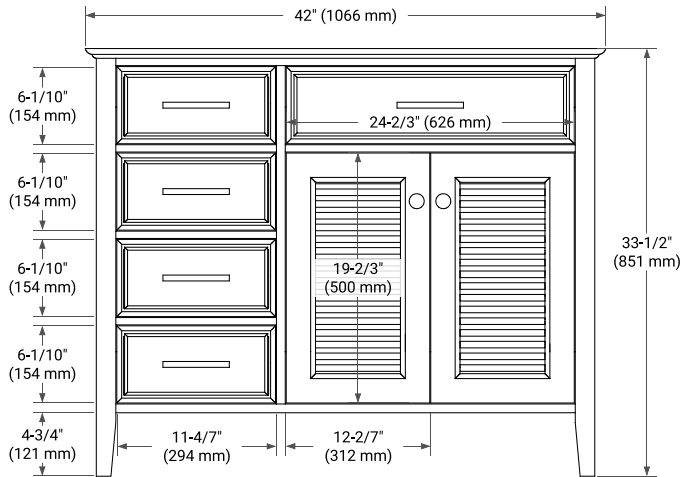

42" RIGHT OFFSET CABINET

BASE CABINET DIMENSIONS

42" W x 21.5" D x 33.5" H

FEATURES

- Solid wood frame & plywood panels
- Dovetail drawers and joints
- Soft closing doors & drawers

HARDWARE FINISHES

Brushed Nickel Satin Brass Matte Black Polished Chrome

AVAILABLE COLORS

White Grey

FRONT VIEW

SIDE VIEW

PLAN VIEW

43" RIGHT RECTANGLE SINK COUNTERTOP WITH 1.5 IN. THICKNESS

OVERALL DIMENSIONS

43" W x 22" D x 1.5" H

COUNTERTOP PLAN VIEW

EDGE SIDE VIEW

THREE DIMENSIONAL COUNTERTOP VIEW