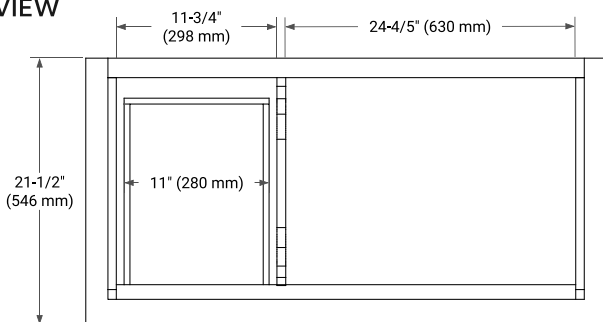

42" RIGHT OFFSET CABINET

BASE CABINET DIMENSIONS

42" W x 21.5" D x 33.5" H

FEATURES

- Solid wood frame & plywood panels
- Dovetail drawers and joints
- Soft closing doors & drawers

HARDWARE FINISHES

Brushed Nickel Satin Brass Matte Black Polished Chrome

AVAILABLE COLORS

White Grey

FRONT VIEW

SIDE VIEW

PLAN VIEW

43" RIGHT RECTANGLE SINK COUNTERTOP WITH 1.5 IN. THICKNESS

OVERALL DIMENSIONS

43" W x 22" D x 1.5" H

COUNTERTOP OPTIONS

Carrara Marble

White Quartz

FEATURES

- Solid countertop with mitered edges & seams
- Undermount white rectangular sink
- Pre-drilled for 8" widespread faucet

INCLUDED

- Countertop
- Matching Backsplash
- Rectangle Sink

COUNTERTOP PLAN VIEW

EDGE SIDE VIEW

THREE DIMENSIONAL COUNTERTOP VIEW