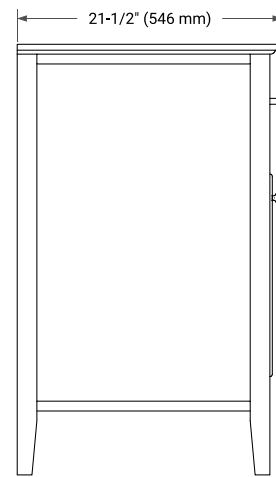

42" RIGHT OFFSET CABINET

BASE CABINET DIMENSIONS

42" W x 21.5" D x 33.5" H

FEATURES

- Solid wood frame & plywood panels
- Dovetail drawers and joints
- Soft closing doors & drawers

HARDWARE FINISHES

Brushed Nickel Satin Brass Matte Black Polished Chrome

AVAILABLE COLORS

White Grey

FRONT VIEW

SIDE VIEW

PLAN VIEW

43" RIGHT RECTANGLE SINK COUNTERTOP WITH 1.5 IN. THICKNESS

OVERALL DIMENSIONS

43" W x 22" D x 1.5" H

COUNTERTOP OPTIONS

Carrara Marble

White Quartz

FEATURES

- Solid countertop with mitered edges & seams
- Undermount white rectangular sink
- Pre-drilled for 8" widespread faucet

INCLUDED

- Countertop
- Matching Backsplash
- Rectangle Sink

COUNTERTOP PLAN VIEW

EDGE SIDE VIEW

THREE DIMENSIONAL COUNTERTOP VIEW