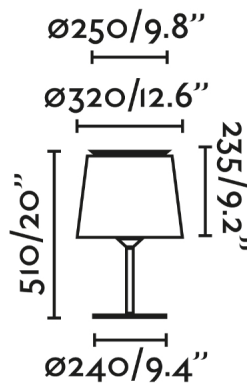

SAVOY is a black table lamp with textile green shade of indoor lamps designed by Isaac Piñeiro. Their structure is characterized by the arch located on the upper part where the light is reflected, creating a pretty reflection.

### General characteristics

Fixation	Table
voltage	120V
Hertz	60Hz
Cable length	0.02 ft
Switch type	On/Off
Max. Power	15W