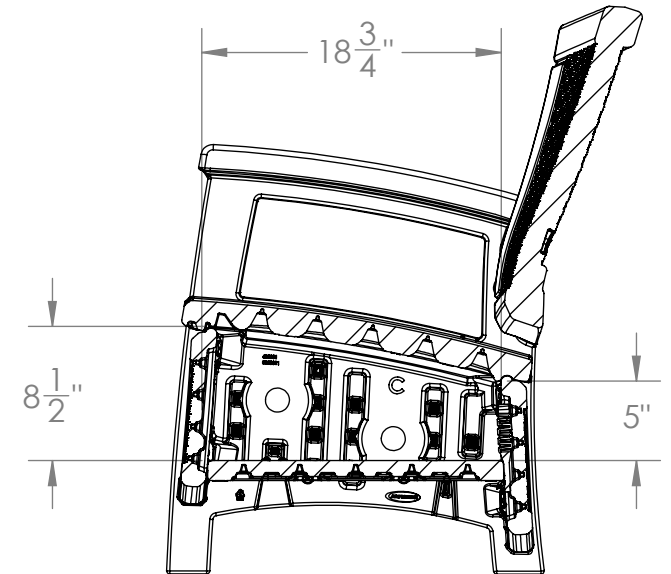

SECTION B-B
SCALE 1 : 12

TOP OF
17" ARM REST
SEAT HEIGHT

STORAGE HEIGHT & DEPTH
SECTION A-A
SCALE 1 : 12