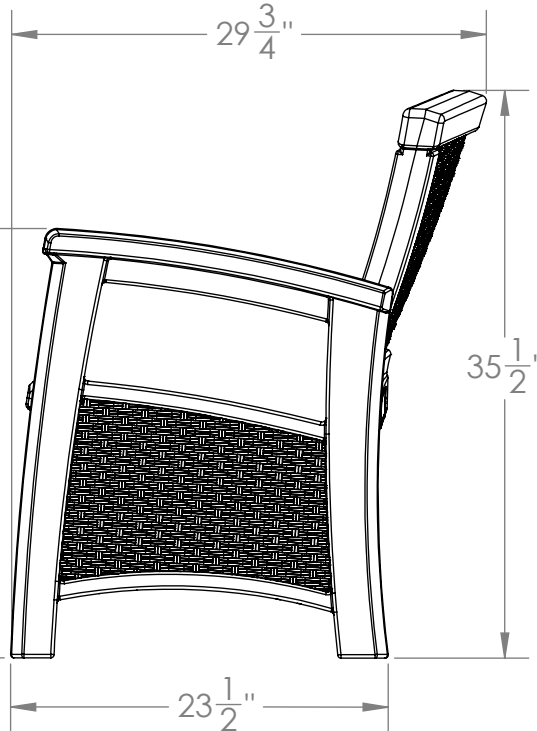

SECTION B-B
SCALE 1 : 12

TOP OF
17" ARM REST
SEAT HEIGHT

STORAGE HEIGHT & DEPTH
SECTION A-A
SCALE 1 : 12