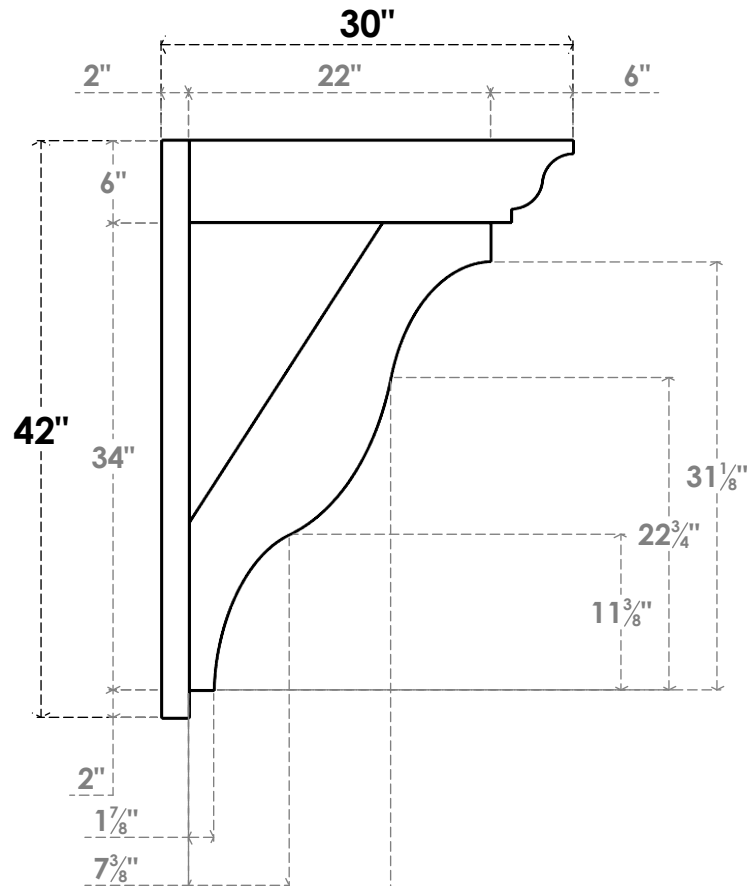

ITEM NUMBER: OUTUROC060X080X30000X42000X060X020X060FST04RCPR

6"W TOP X 8"W BACK X 30"D X 42"H X 6"T TOP X 2"T BACK TIMBERTHANE ROUGH CEDAR FUNSTON FAUX WOOD OPEN OUTLOOKER, TRADITIONAL TOP AND BLOCK BACK, 6"W CLOSED BRACE, PRIMED TAN

SIDE PROFILE

FRONT PROFILE

ISOMETRIC

GENERATED DATE : 07/06/2023

EKENA MILLWORK
2300 WEST MAIN ST.
CLARKSVILLE, TX 75426
TOLL FREE: 866-607-0453
WWW.EKENAMILLWORK.COM

NOTES

1. INSTALLATION TO BE COMPLETED IN ACCORDANCE WITH MANUFACTURER'S SPECIFICATIONS.
2. DRAWING MAY NOT BE TO SCALE
3. THIS DRAWING IS INTENDED FOR DESIGN AND PLANNING PURPOSES ONLY.
4. ALL INFORMATION CONTAINED HEREIN WAS CURRENT AT THE TIME OF DEVELOPMENT BUT MUST BE REVIEWED AND APPROVED BY THE PRODUCT MANUFACTURER TO BE CONSIDERED ACCURATE.
5. TIMBERTHANE ARCHITECTURAL PRODUCTS ARE MADE FROM HIGH DENSITY URETHANE AND COME FACTORY PRIMED