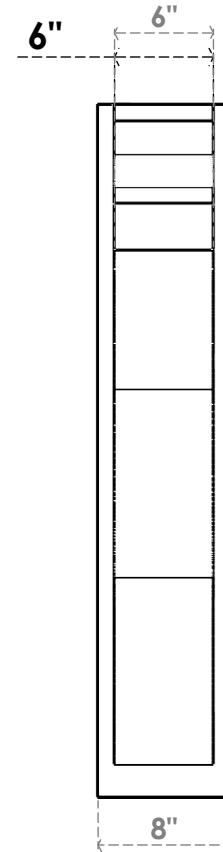

ITEM NUMBER: OUTUROC060X080X30000X42000X060X020X060FST04RCPR

6"W TOP X 8"W BACK X 30"D X 42"H X 6"T TOP X 2"T BACK TIMBERTHANE ROUGH CEDAR FUNSTON FAUX WOOD OPEN OUTLOOKER, TRADITIONAL TOP AND BLOCK BACK, 6"W CLOSED BRACE, PRIMED TAN

SIDE PROFILE

FRONT PROFILE

ISOMETRIC

GENERATED DATE : 07/06/2023

EKENA MILLWORK
2300 WEST MAIN ST.
CLARKSVILLE, TX 75426
TOLL FREE: 866-607-0453
WWW.EKENAMILLWORK.COM

NOTES

1. INSTALLATION TO BE COMPLETED IN ACCORDANCE WITH MANUFACTURER'S SPECIFICATIONS.
2. DRAWING MAY NOT BE TO SCALE
3. THIS DRAWING IS INTENDED FOR DESIGN AND PLANNING PURPOSES ONLY.
4. ALL INFORMATION CONTAINED HEREIN WAS CURRENT AT THE TIME OF DEVELOPMENT BUT MUST BE REVIEWED AND APPROVED BY THE PRODUCT MANUFACTURER TO BE CONSIDERED ACCURATE.
5. TIMBERTHANE ARCHITECTURAL PRODUCTS ARE MADE FROM HIGH DENSITY URETHANE AND COME FACTORY PRIMED