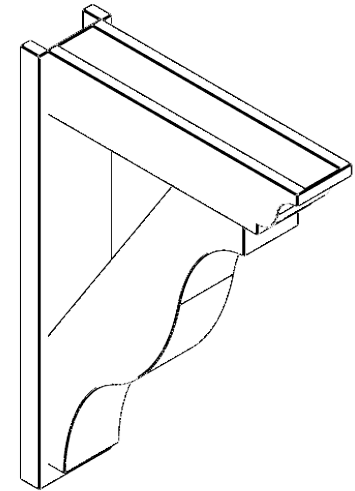

ITEM NUMBER: OUTUROC060X080X30000X42000X060X020X060FST04RCPR

6"W TOP X 8"W BACK X 30"D X 42"H X 6"T TOP X 2"T BACK TIMBERTHANE ROUGH CEDAR FUNSTON FAUX WOOD OPEN OUTLOOKER, TRADITIONAL TOP AND BLOCK BACK, 6"W CLOSED BRACE, PRIMED TAN

SIDE PROFILE

FRONT PROFILE

ISOMETRIC

GENERATED DATE : 07/06/2023

EKENA MILLWORK
2300 WEST MAIN ST.
CLARKSVILLE, TX 75426
TOLL FREE: 866-607-0453
WWW.EKENAMILLWORK.COM

NOTES

1. INSTALLATION TO BE COMPLETED IN ACCORDANCE WITH MANUFACTURER'S SPECIFICATIONS.
2. DRAWING MAY NOT BE TO SCALE
3. THIS DRAWING IS INTENDED FOR DESIGN AND PLANNING PURPOSES ONLY.
4. ALL INFORMATION CONTAINED HEREIN WAS CURRENT AT THE TIME OF DEVELOPMENT BUT MUST BE REVIEWED AND APPROVED BY THE PRODUCT MANUFACTURER TO BE CONSIDERED ACCURATE.
5. TIMBERTHANE ARCHITECTURAL PRODUCTS ARE MADE FROM HIGH DENSITY URETHANE AND COME FACTORY PRIMED