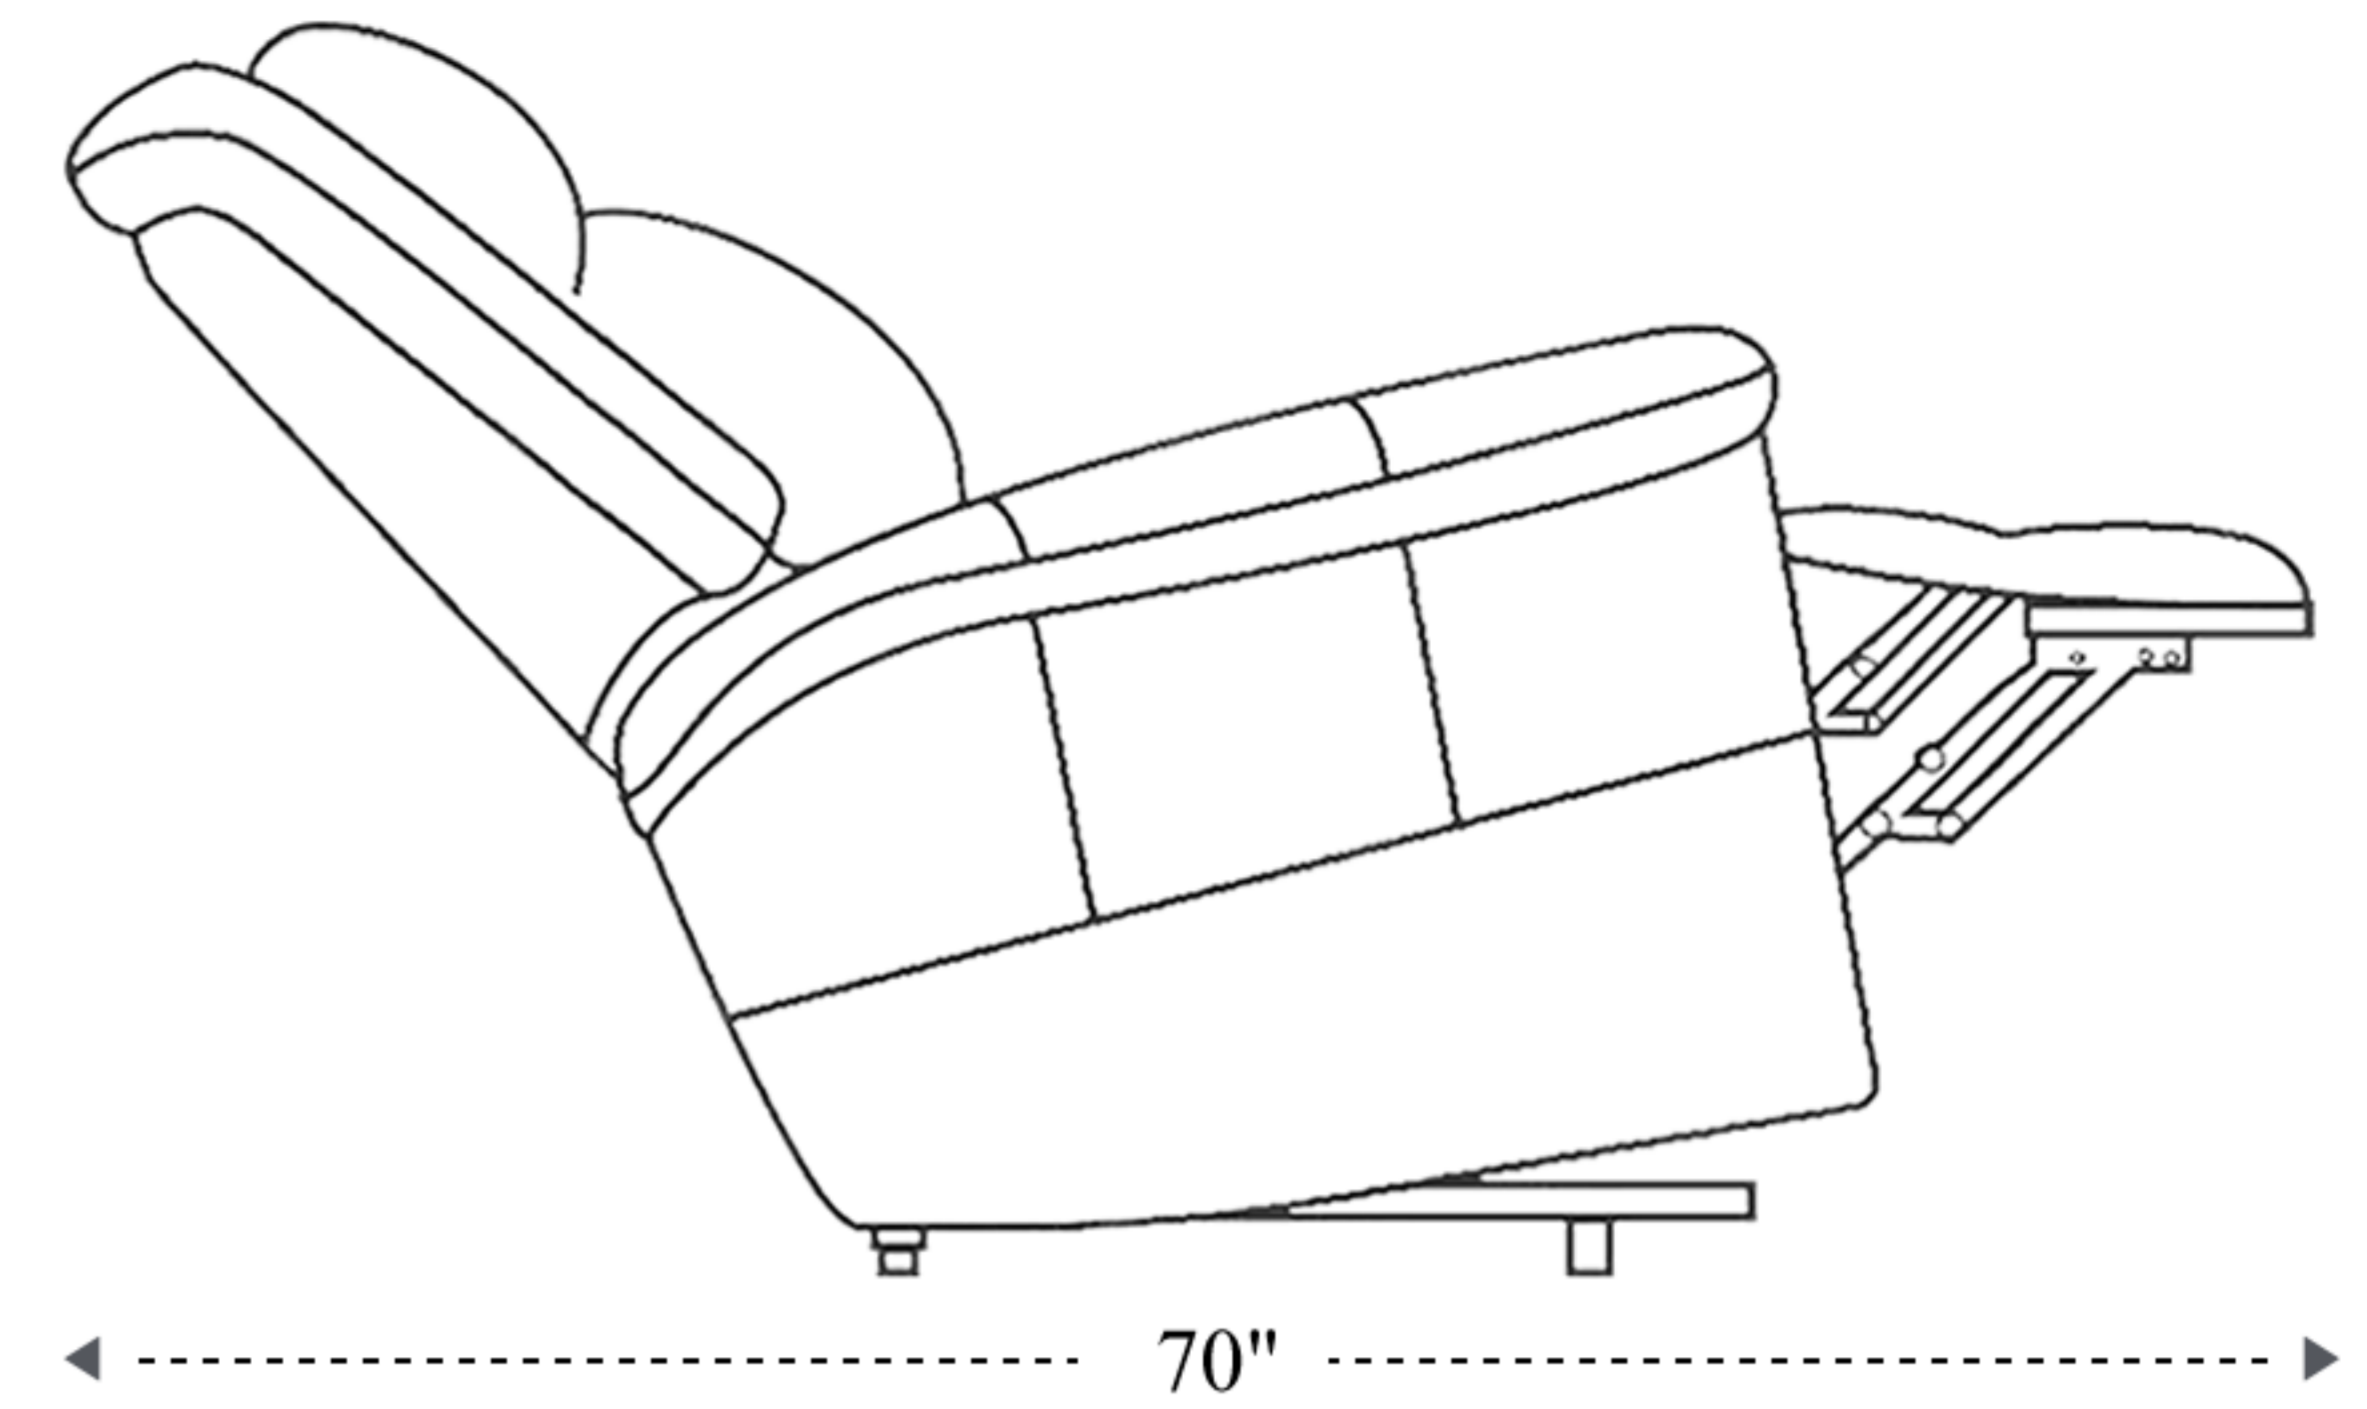

Power Reclining Sofa

Overall Dimensions	91" x 44" x 42"
Overall Width	91"
Overall Depth	44"
Overall Height	42"
Overall Weight	292.5 lbs.
Fully Reclined	70"
Distance from Wall	4.5"
Back of Seat to end of Chaise	42"
Leg Height <small>(Distance from Foot Rest to Floor in Full Recline)</small>	25"
Head Height <small>(Distance from Headrest to Floor in Full Recline)</small>	34"

Seat Width	21"
Seat Depth	22"
Seat Height	21"
Arm Width	12"
Arm Depth	20.5"
Arm Height	27"
Back Width	81.5"
Back Height	23.5"
Headrest Extended from Back	5"

Power Reclining Loveseat

Overall Dimensions	69" x 44" x 42"
Overall Width	69"
Overall Depth	44"
Overall Height	42"
Overall Weight	232.5 lbs.
Fully Reclined	70"
Distance from Wall	4.5"
Back of Seat to end of Chaise	42"
Leg Height (Distance from Foot Rest to Floor in Full Recline)	25"
Head Height (Distance from Headrest to Floor in Full Recline)	34"

Seat Width	21"
Seat Depth	22"
Seat Height	21"
Arm Width	12"
Arm Depth	20.5"
Arm Height	27"
Back Width	59.5"
Back Height	23.5"
Headrest Extended from Back	5"