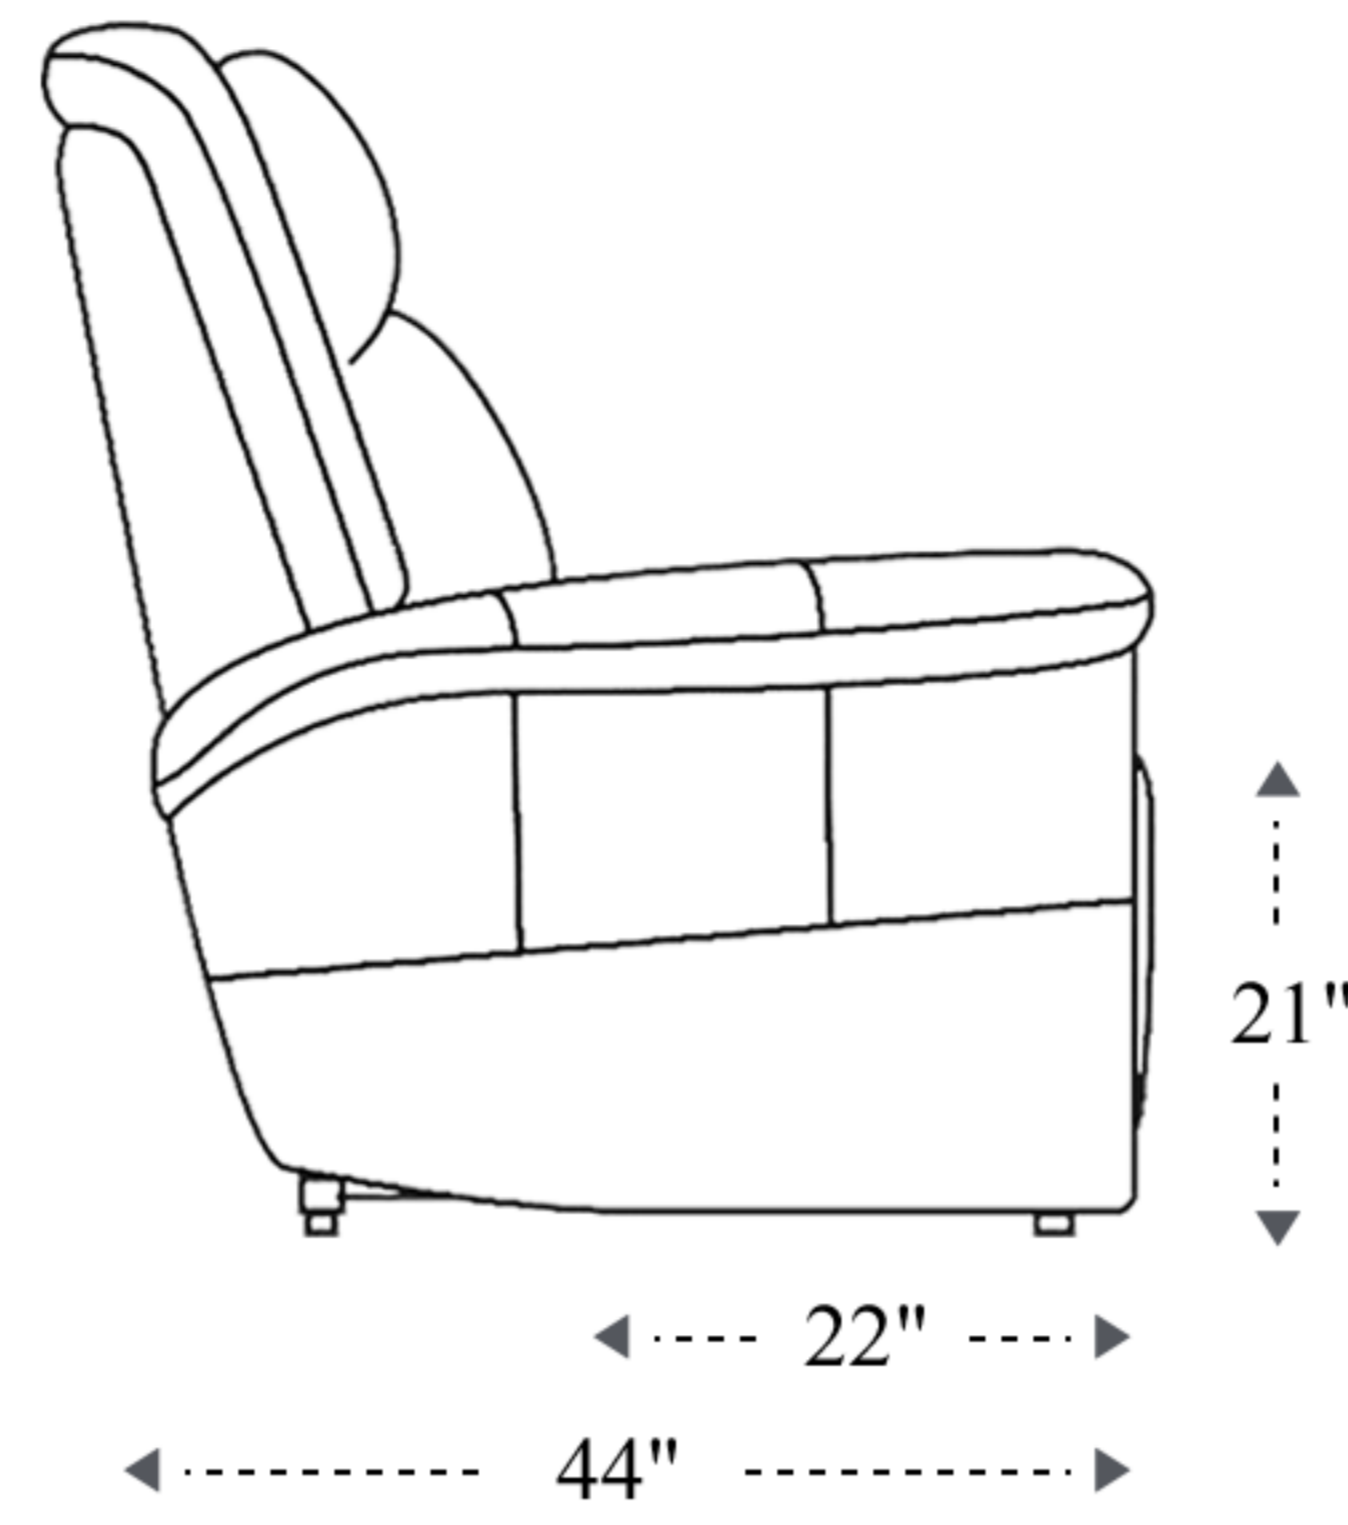

Power Reclining Sofa

Overall Dimensions	91" x 44" x 42"
Overall Width	91"
Overall Depth	44"
Overall Height	42"
Overall Weight	292.5 lbs.
Fully Reclined	70"
Distance from Wall	4.5"
Back of Seat to end of Chaise	42"
Leg Height <small>(Distance from Foot Rest to Floor in Full Recline)</small>	25"
Head Height <small>(Distance from Headrest to Floor in Full Recline)</small>	34"

Seat Width	21"
Seat Depth	22"
Seat Height	21"
Arm Width	12"
Arm Depth	20.5"
Arm Height	27"
Back Width	81.5"
Back Height	23.5"
Headrest Extended from Back	5"

Power Reclining Loveseat

Overall Dimensions	69" x 44" x 42"
Overall Width	69"
Overall Depth	44"
Overall Height	42"
Overall Weight	232.5 lbs.
Fully Reclined	70"
Distance from Wall	4.5"
Back of Seat to end of Chaise	42"
Leg Height (Distance from Foot Rest to Floor in Full Recline)	25"
Head Height (Distance from Headrest to Floor in Full Recline)	34"

Seat Width	21"
Seat Depth	22"
Seat Height	21"
Arm Width	12"
Arm Depth	20.5"
Arm Height	27"
Back Width	59.5"
Back Height	23.5"
Headrest Extended from Back	5"