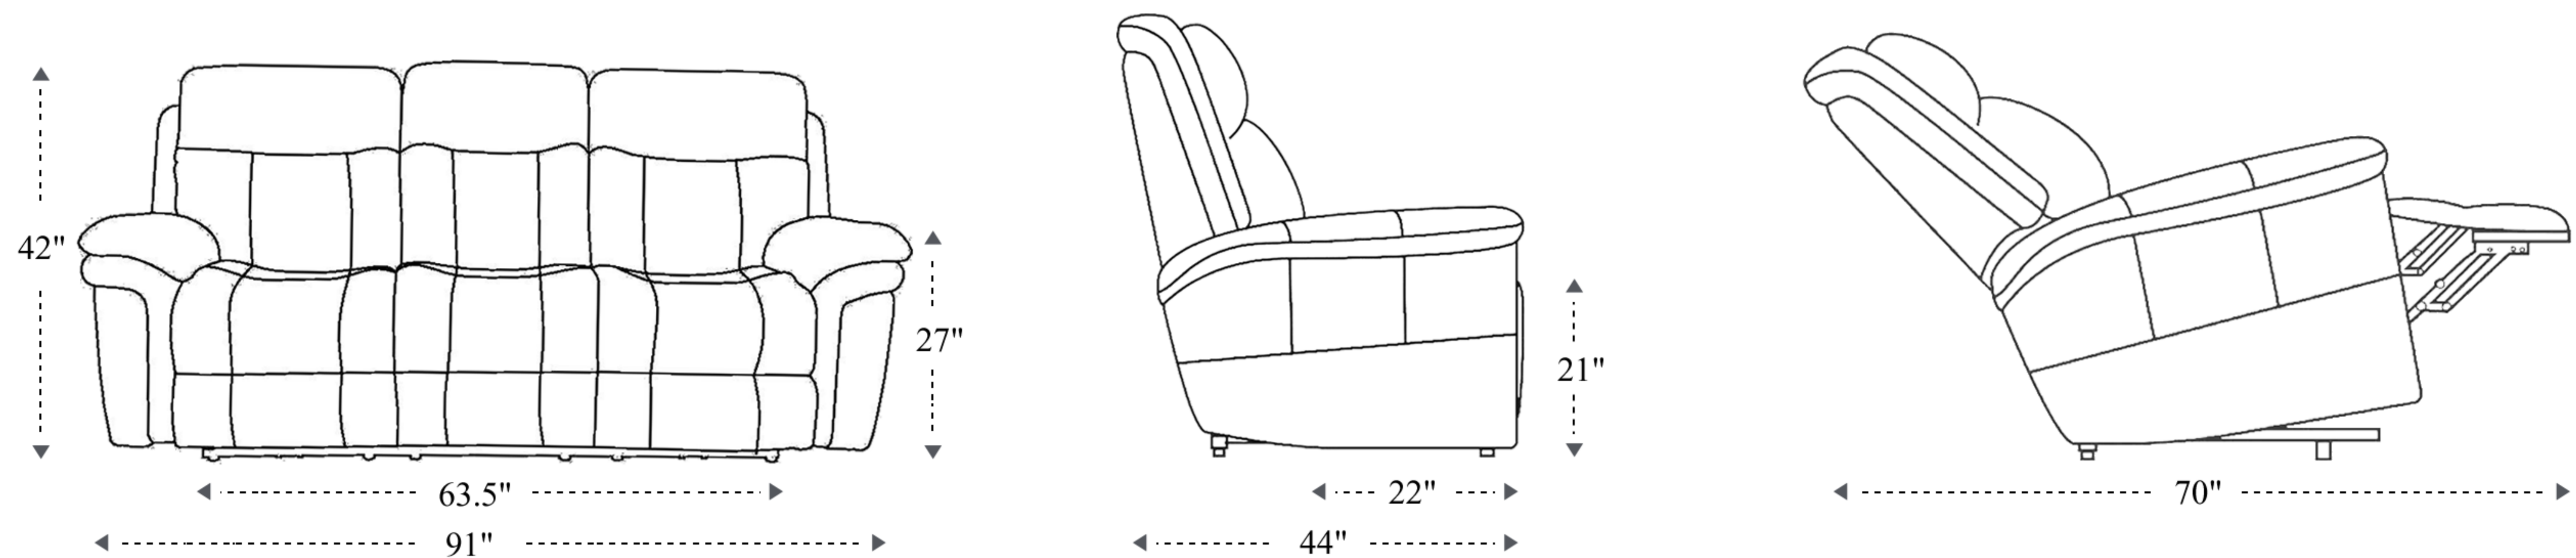

Power Reclining Sofa

Overall Dimensions	91" x 44" x 42"
Overall Width	91"
Overall Depth	44"
Overall Height	42"
Overall Weight	292.5 lbs.
Fully Reclined	70"
Distance from Wall	4.5"
Back of Seat to end of Chaise	42"
Leg Height <small>(Distance from Foot Rest to Floor in Full Recline)</small>	25"
Head Height <small>(Distance from Headrest to Floor in Full Recline)</small>	34"

Seat Width	21"
Seat Depth	22"
Seat Height	21"
Arm Width	12"
Arm Depth	20.5"
Arm Height	27"
Back Width	81.5"
Back Height	23.5"
Headrest Extended from Back	5"

Power Reclining Loveseat

Overall Dimensions	69" x 44" x 42"
Overall Width	69"
Overall Depth	44"
Overall Height	42"
Overall Weight	232.5 lbs.
Fully Reclined	70"
Distance from Wall	4.5"
Back of Seat to end of Chaise	42"
Leg Height (Distance from Foot Rest to Floor in Full Recline)	25"
Head Height (Distance from Headrest to Floor in Full Recline)	34"

Seat Width	21"
Seat Depth	22"
Seat Height	21"
Arm Width	12"
Arm Depth	20.5"
Arm Height	27"
Back Width	59.5"
Back Height	23.5"
Headrest Extended from Back	5"