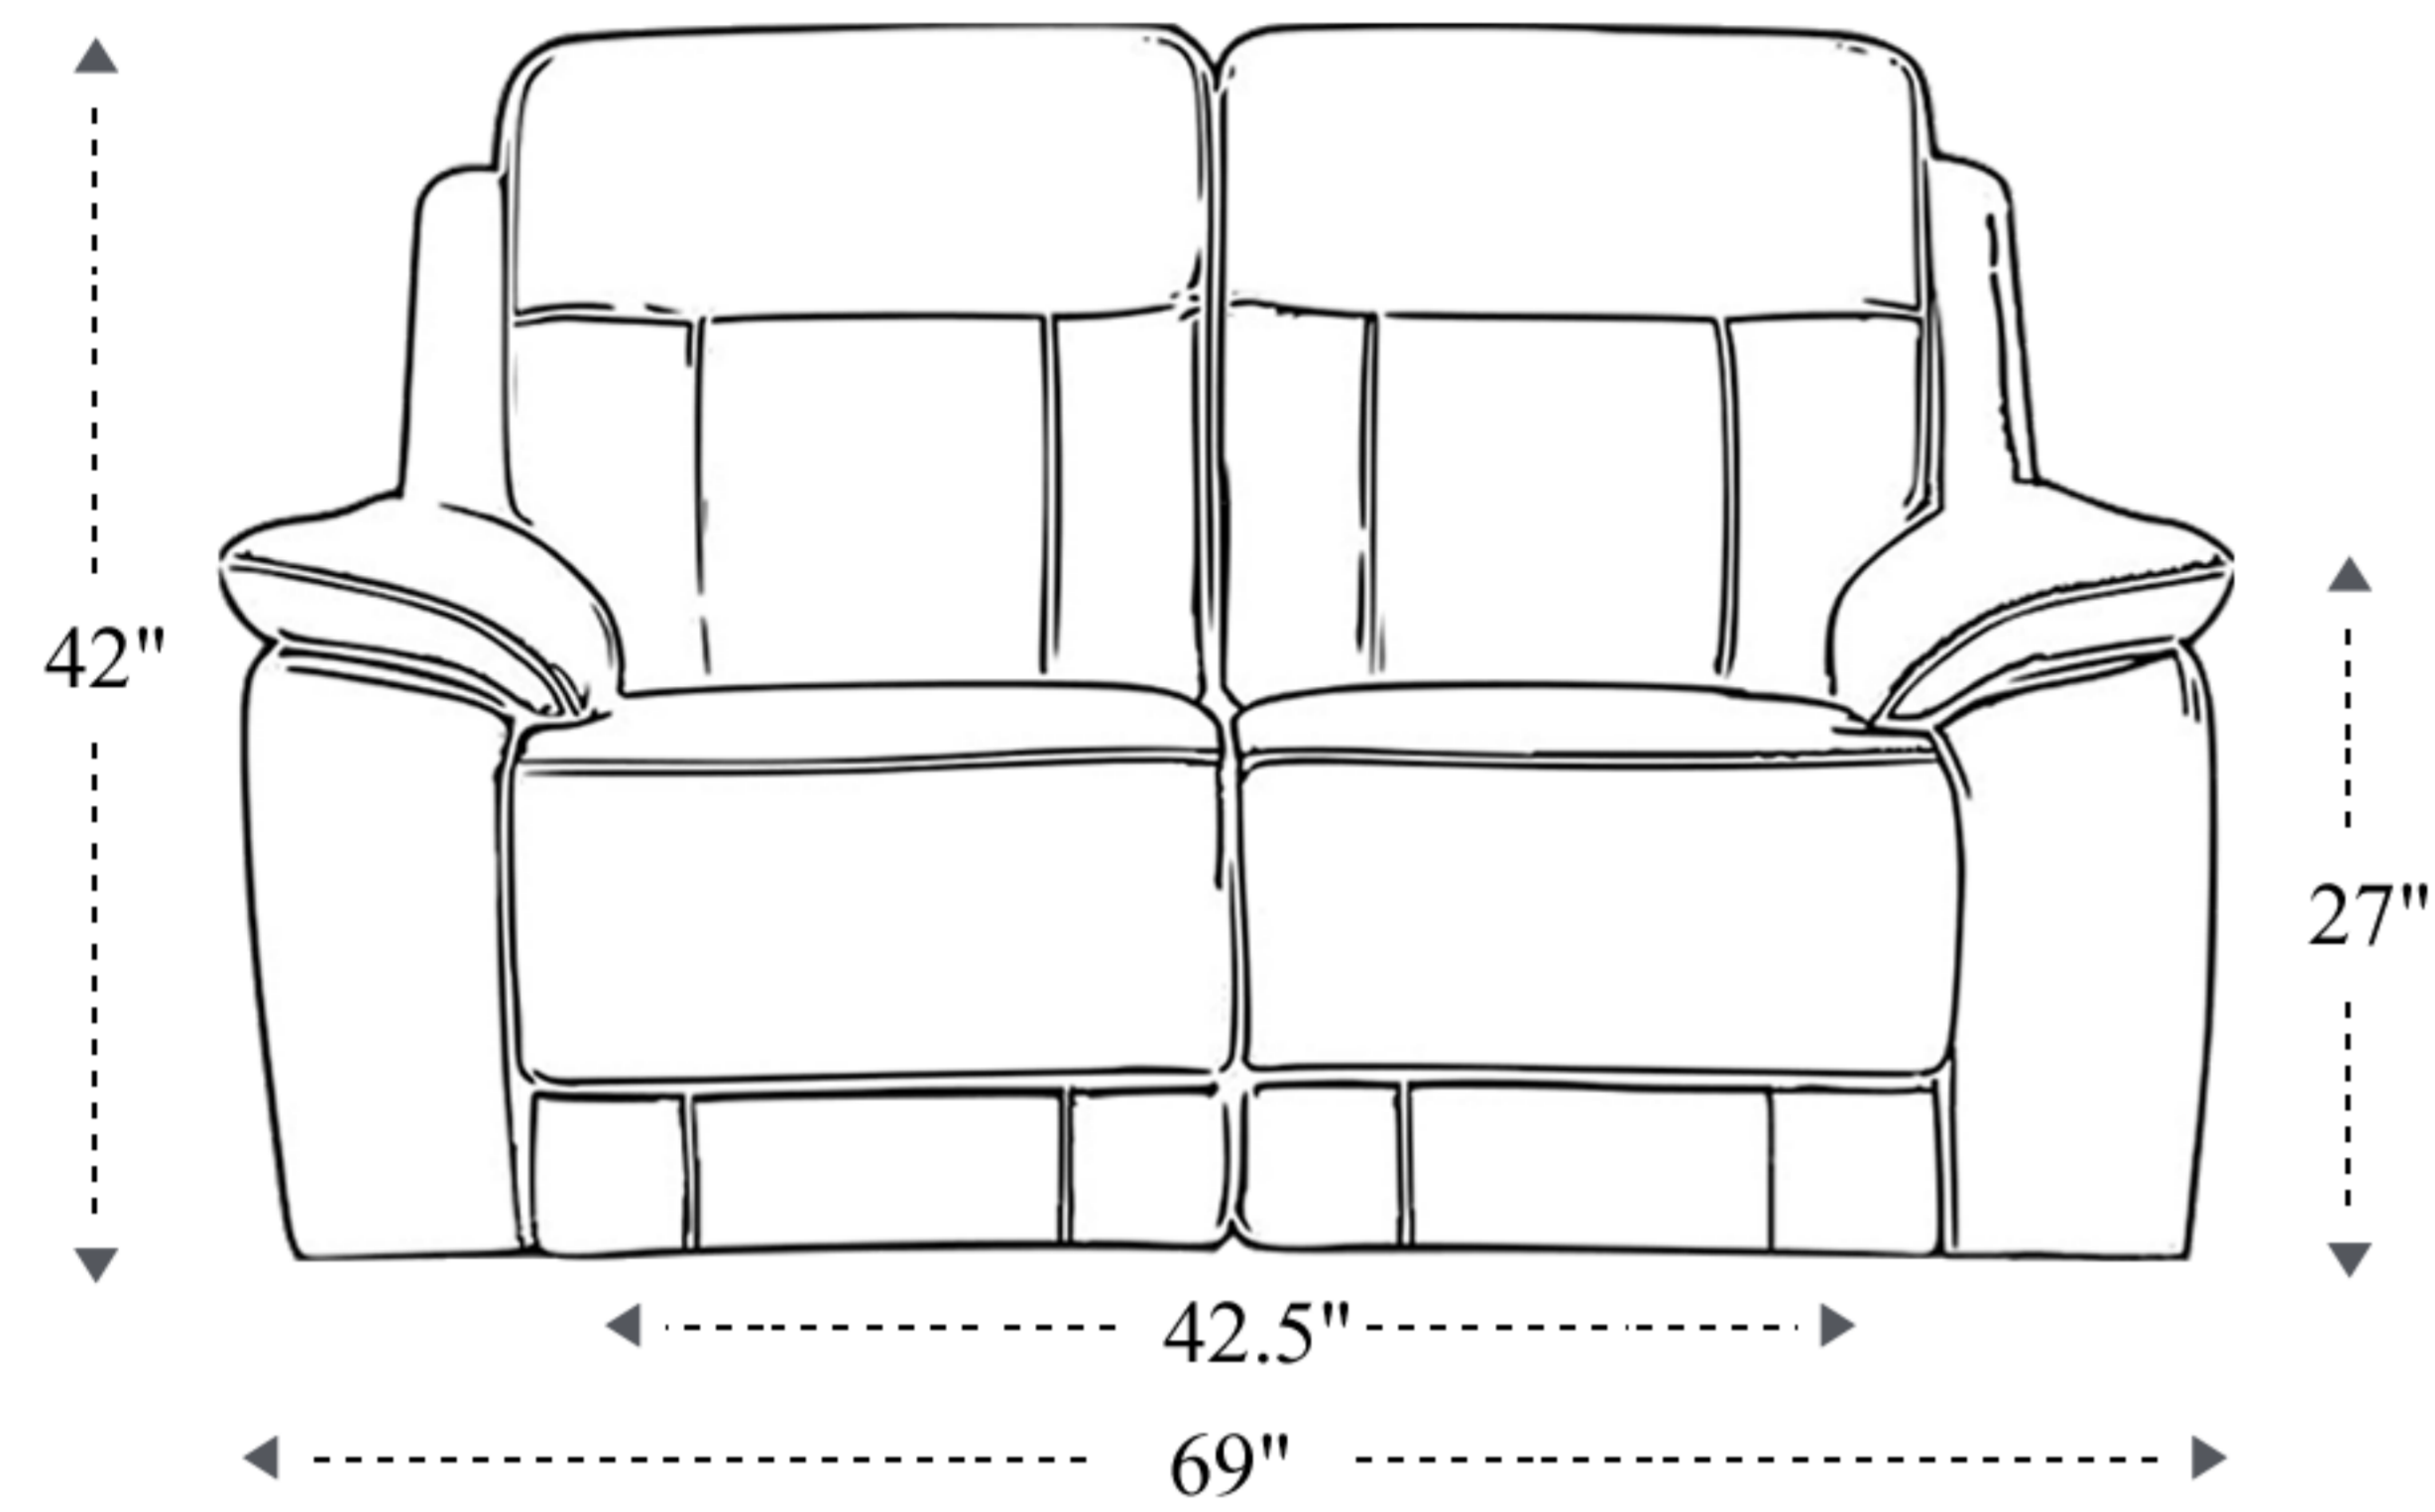

Power Reclining Sofa

Overall Dimensions	91" x 44" x 42"
Overall Width	91"
Overall Depth	44"
Overall Height	42"
Overall Weight	292.5 lbs.
Fully Reclined	70"
Distance from Wall	4.5"
Back of Seat to end of Chaise	42"
Leg Height <small>(Distance from Foot Rest to Floor in Full Recline)</small>	25"
Head Height <small>(Distance from Headrest to Floor in Full Recline)</small>	34"

Seat Width	21"
Seat Depth	22"
Seat Height	21"
Arm Width	12"
Arm Depth	20.5"
Arm Height	27"
Back Width	81.5"
Back Height	23.5"
Headrest Extended from Back	5"

Power Reclining Loveseat

Overall Dimensions	69" x 44" x 42"
Overall Width	69"
Overall Depth	44"
Overall Height	42"
Overall Weight	232.5 lbs.
Fully Reclined	70"
Distance from Wall	4.5"
Back of Seat to end of Chaise	42"
Leg Height (Distance from Foot Rest to Floor in Full Recline)	25"
Head Height (Distance from Headrest to Floor in Full Recline)	34"

Seat Width	21"
Seat Depth	22"
Seat Height	21"
Arm Width	12"
Arm Depth	20.5"
Arm Height	27"
Back Width	59.5"
Back Height	23.5"
Headrest Extended from Back	5"