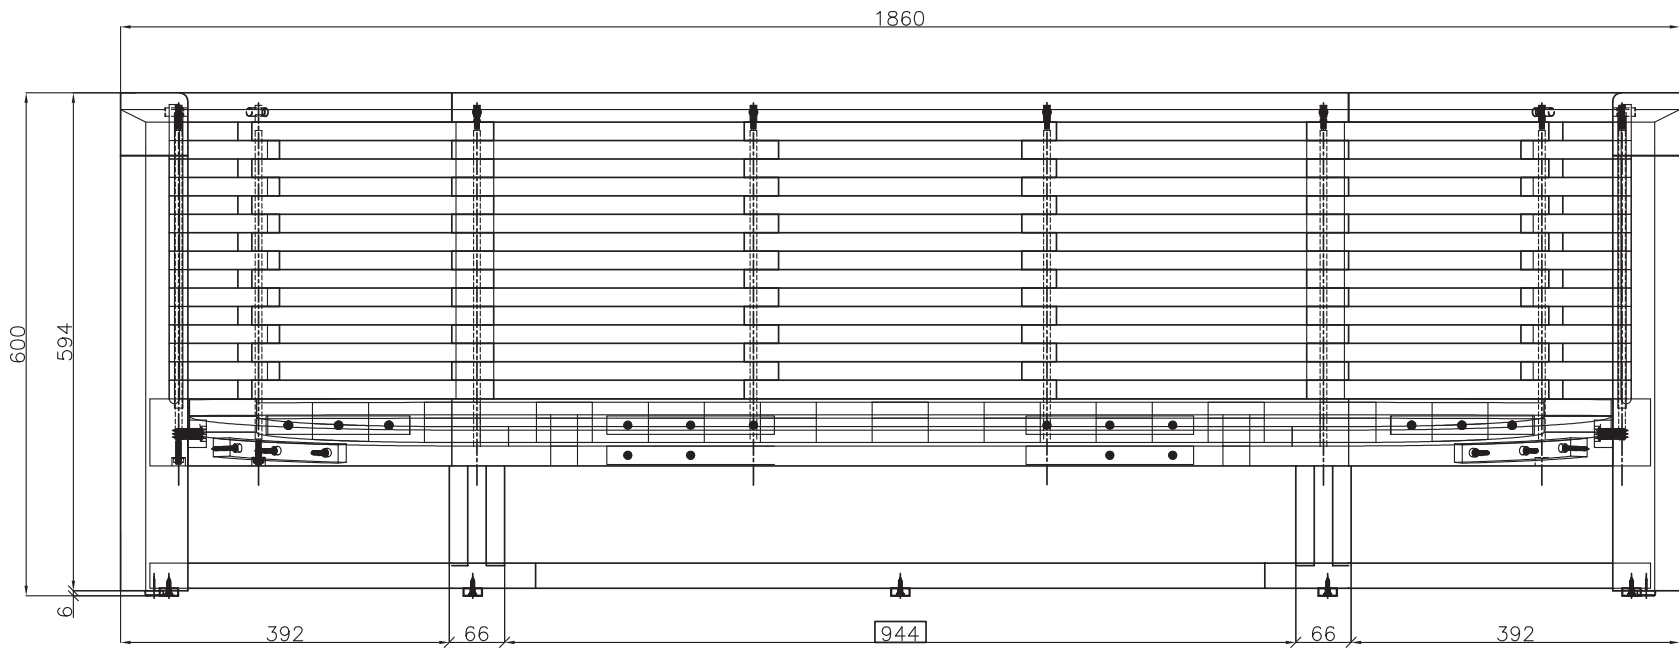

OASIQ

DWG.NO: FAEIV23-5

TITLE : ISO VIEW

DIM EXT: 840x1860x600 MM.

MATERIAL: TEAK

DRAWN BY : Mr.Khanti

FINISH DATE : 16-02-15
 BEGIN DATE : 24/06/09

YUAN
 SKW

SCALE :
 NO SCALE

P. 3

FRONT VIEW

EF

OASIQ

DWG.NO: FAEIV23-5

TITLE : FRONT VIEW

DIM EXT: 840x1860x600 MM.

MATERIAL: TEAK

DRAWN BY : Mr.Khanti

FINISH DATE : 16-02-15	YUAN
BEGIN DATE : 24/06/09	SKW

SCALE :
NO SCALE

P.5

SIDE VIEW

OASIQ	DWG.NO: FAEIV23-5	TITLE : SIDE VIEW	DIM EXT: 840x1860x600 MM.	MATERIAL: TEAK	DRAWN BY : Mr.Khanti	FINISH DATE : 16-02-15	YUAN	SCALE :	P. 6
						BEGIN DATE : 24/06/09	SKW	NO SCALE	

ES

TOP VIEW

OASIQ	DWG.NO: FAEIV23-5	TITLE : TOP VIEW	DIM EXT: 840x1860x600 MM.	MATERIAL: TEAK	DRAWN BY : Mr.Khanti	FINISH DATE : 10-05-13	YUAN	SCALE :	P. 4
						BEGIN DATE : 24/06/09	SKW	NO SCALE	

ET