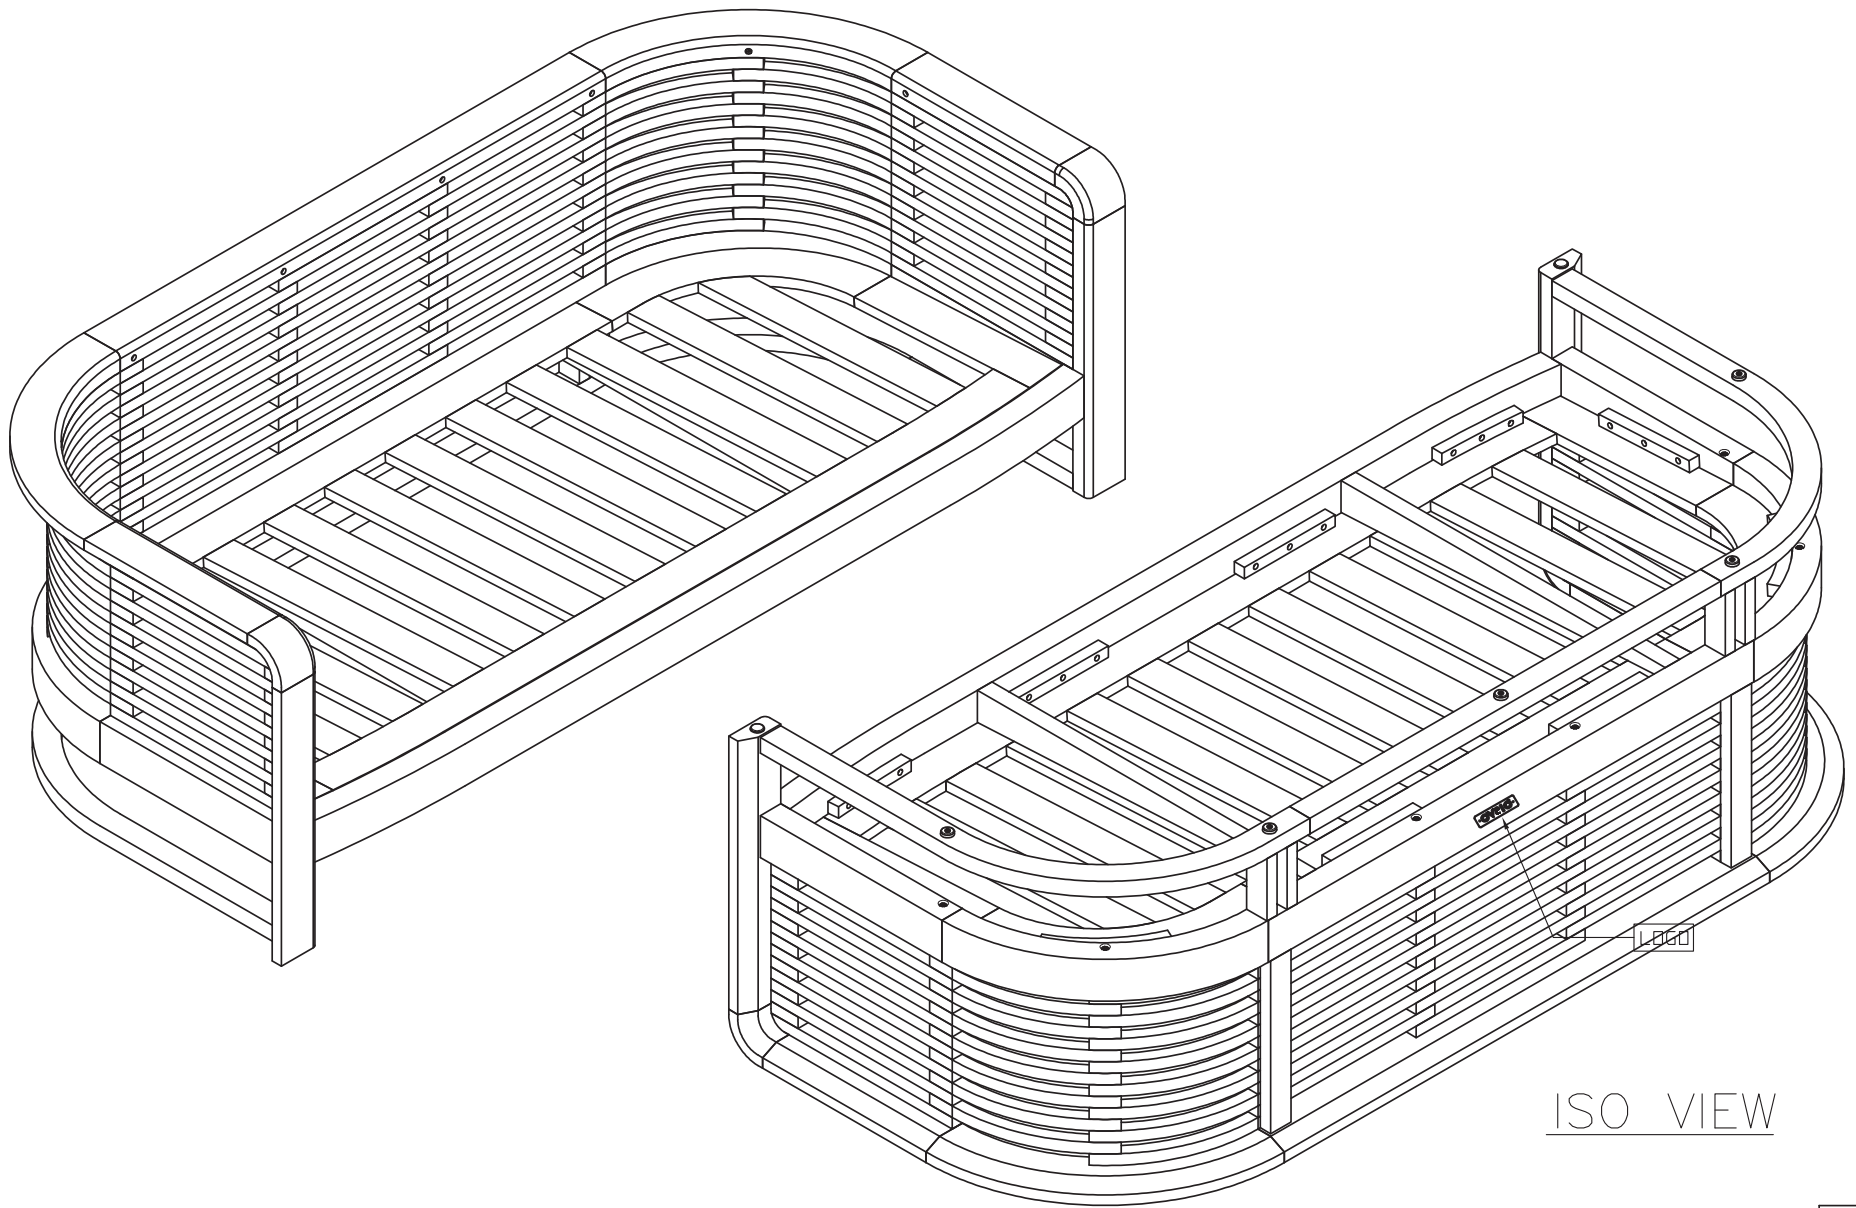

ISO VIEW

ISO

OASIQ

DWG.NO: FAEIV23-5

TITLE : ISO VIEW

DIM EXT: 840x1860x600 MM.

MATERIAL: TEAK

DRAWN BY : Mr.Khanti

FINISH DATE : 16-02-15
BEGIN DATE : 24/06/09

YUAN
SKW

SCALE :
NO SCALE

P. 3