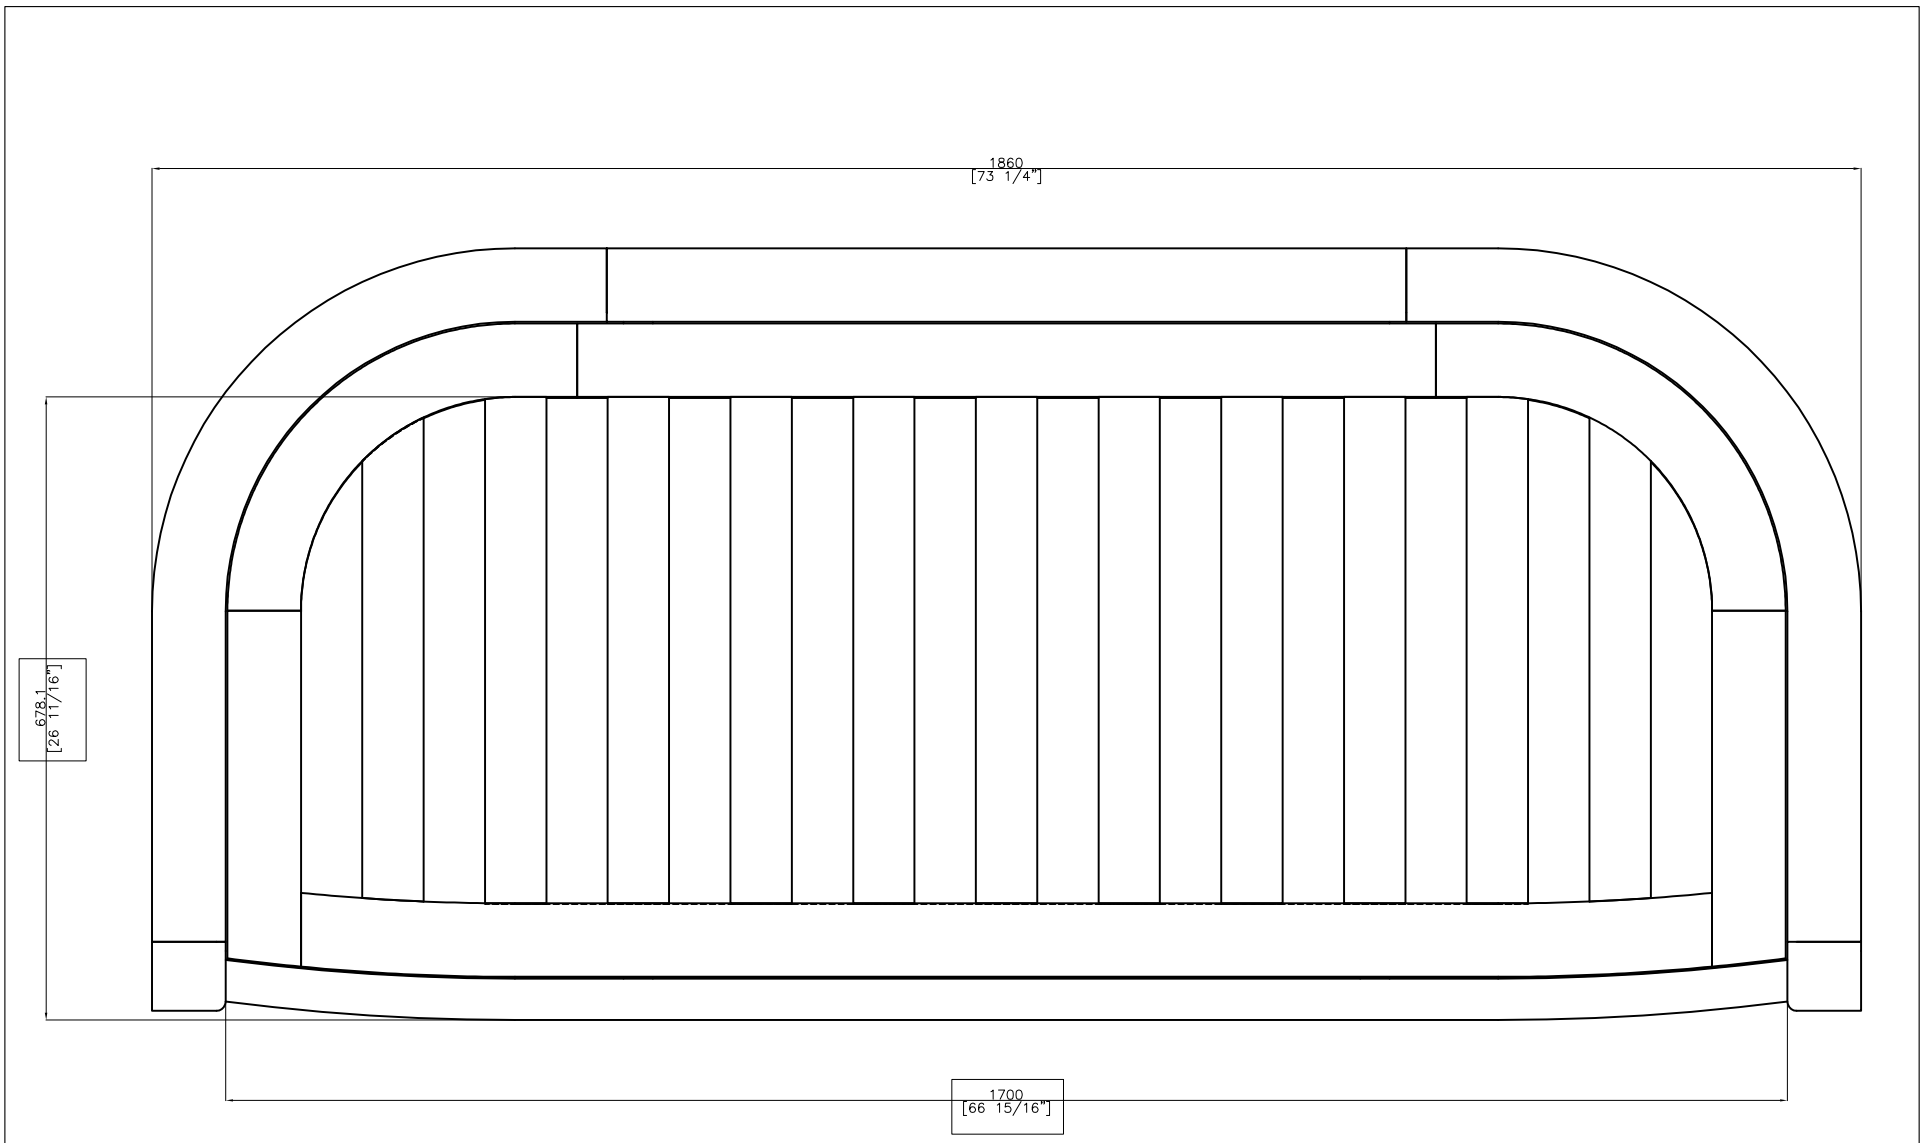

OASIQ

DWG.NO: FAEIV23-5

TITLE : ISO VIEW

DIM EXT: 840x1860x600 MM.

MATERIAL: TEAK

DRAWN BY : Mr.Khanti

FINISH DATE : 16-02-15
 BEGIN DATE : 24/06/09

YUAN
 SKW

SCALE :
 NO SCALE

P. 3

FRONT VIEW

EF

OASIQ

DWG.NO: FAEIV23-5

TITLE : FRONT VIEW

DIM EXT: 840x1860x600 MM.

MATERIAL: TEAK

DRAWN BY : Mr.Khanti

FINISH DATE : 16-02-15	YUAN
BEGIN DATE : 24/06/09	SKW

SCALE :
NO SCALE

P.5

SIDE VIEW

OASIQ	DWG.NO: FAEIV23-5	TITLE : SIDE VIEW	DIM EXT: 840x1860x600 MM.	MATERIAL: TEAK	DRAWN BY : Mr.Khanti	FINISH DATE : 16-02-15	YUAN	SCALE :	P. 6
						BEGIN DATE : 24/06/09	SKW	NO SCALE	

ES

TOP VIEW

OASIQ	DWG.NO: FAEIV23-5	TITLE : TOP VIEW	DIM EXT: 840x1860x600 MM.	MATERIAL: TEAK	DRAWN BY : Mr.Khanti	FINISH DATE : 10-05-13	YUAN	SCALE :	P. 4
						BEGIN DATE : 24/06/09	SKW	NO SCALE	

ET