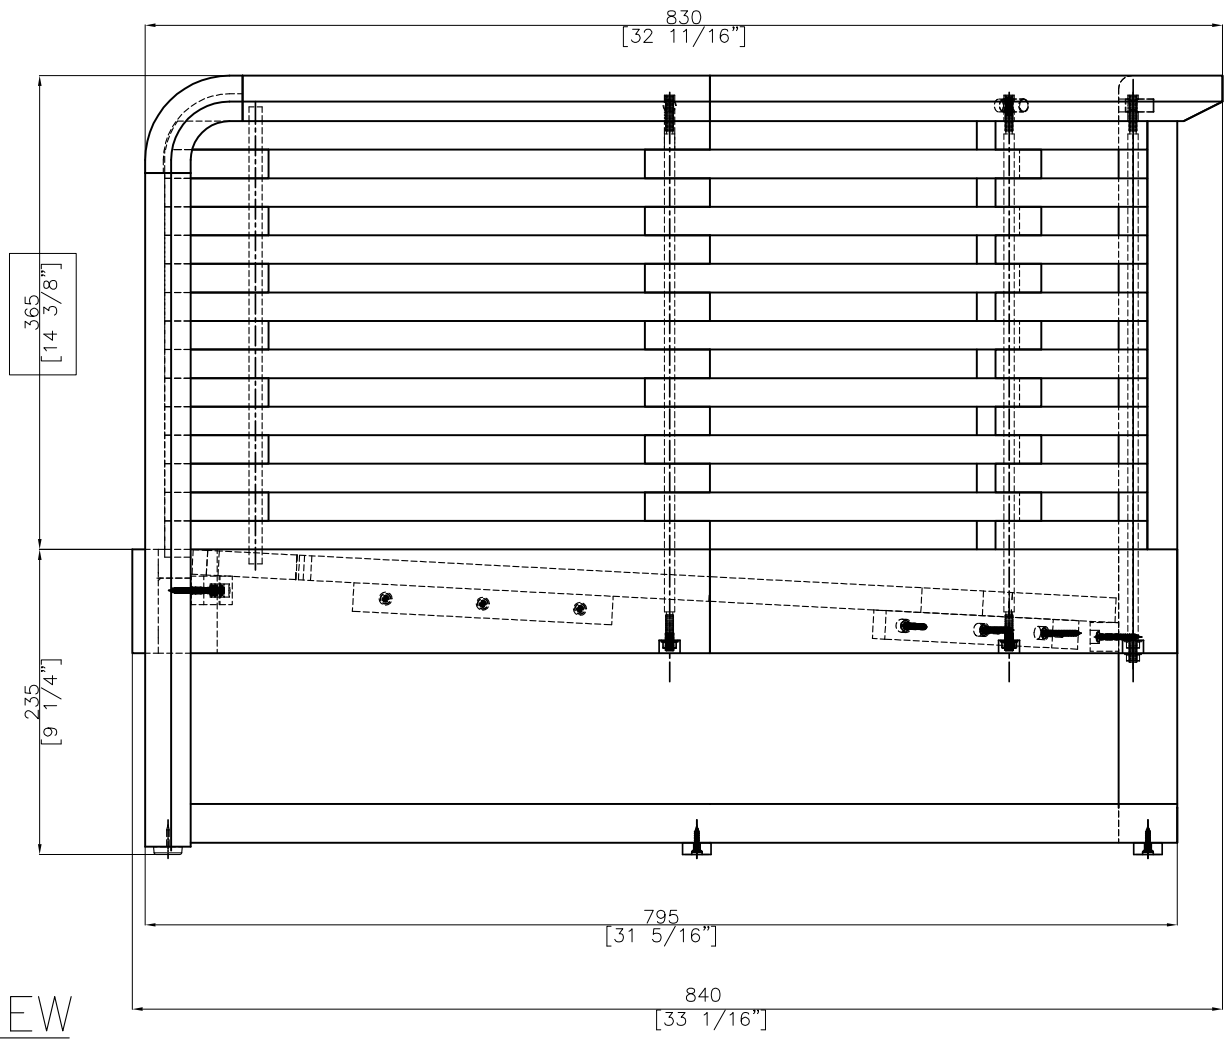

OASIQ

DWG.NO: FAEIV23-5

TITLE : ISO VIEW

DIM EXT: 840x1860x600 MM.

MATERIAL: TEAK

DRAWN BY : Mr.Khanti

FINISH DATE : 16-02-15
 BEGIN DATE : 24/06/09

YUAN
 SKW

SCALE :
 NO SCALE

P. 3

FRONT VIEW

EF

OASIQ

DWG.NO: FAEIV23-5

TITLE : FRONT VIEW

DIM EXT: 840x1860x600 MM.

MATERIAL: TEAK

DRAWN BY : Mr.Khanti

FINISH DATE : 16-02-15	YUAN
BEGIN DATE : 24/06/09	SKW

SCALE :
NO SCALE

P.5

SIDE VIEW

OASIQ	DWG.NO: FAEIV23-5	TITLE : SIDE VIEW	DIM EXT: 840x1860x600 MM.	MATERIAL: TEAK	DRAWN BY : Mr.Khanti	FINISH DATE : 16-02-15	YUAN	SCALE :	P. 6
						BEGIN DATE : 24/06/09	SKW	NO SCALE	

ES

TOP VIEW

OASIQ	DWG.NO: FAEIV23-5	TITLE : TOP VIEW	DIM EXT: 840x1860x600 MM.	MATERIAL: TEAK	DRAWN BY : Mr.Khanti	FINISH DATE : 10-05-13	YUAN	SCALE :	P. 4
						BEGIN DATE : 24/06/09	SKW	NO SCALE	

ET