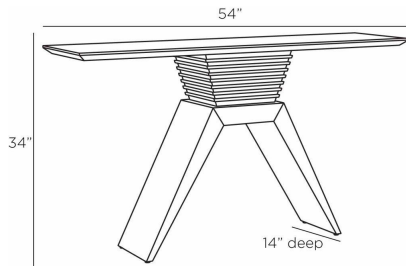

## BARRON CONSOLE

FLS05

H: 34 IN, W: 54 IN, D: 14 IN,  
Cerused Natural

We've reinvented French Art Deco design for the 21st century with our streamlined Barron. A cantilevered carved top of cerused white cedar balances precisely on tapered legs to dramatic effect. It is enhanced with pyramid-style carved details at its supportive center. Finish will vary.

### DIMENSIONS

Foot Print	W: 37.5 IN, D: 11 IN
Diagonal Dimension	37 IN
Clearance	22 IN