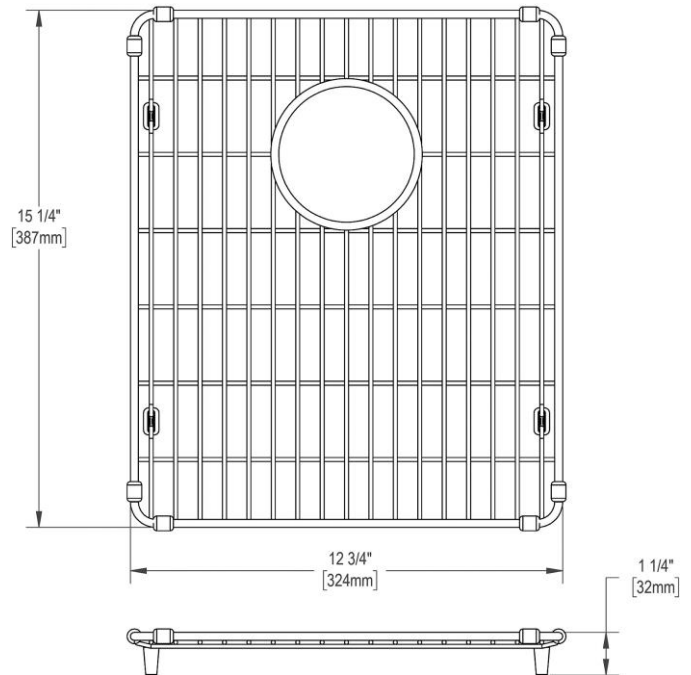

PART: _____ QTY: _____

PROJECT: _____

CONTACT: _____

DATE: _____

NOTES: _____

APPROVAL: _____

In keeping with our policy of continuing product improvement, Elkay reserves the right to change product specifications without notice. Please visit elkay.com for the most current version of Elkay product specification sheets. This specification describes an Elkay product with design, quality, and functional benefits to the user. When making a comparison of other producers' offerings, be certain these features are not overlooked.