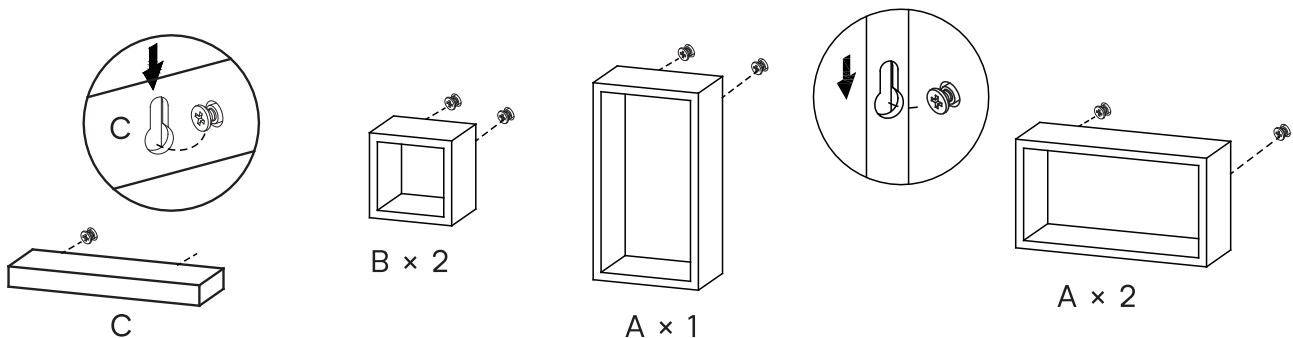

Lima 4 Floating Wall Shelves

ASSEMBLY INSTRUCTION

Max Loading: 5 kgs

MADE IN CHINA

Manufactured for Gill HK Ltd BD4 9SW www.gillhk.com