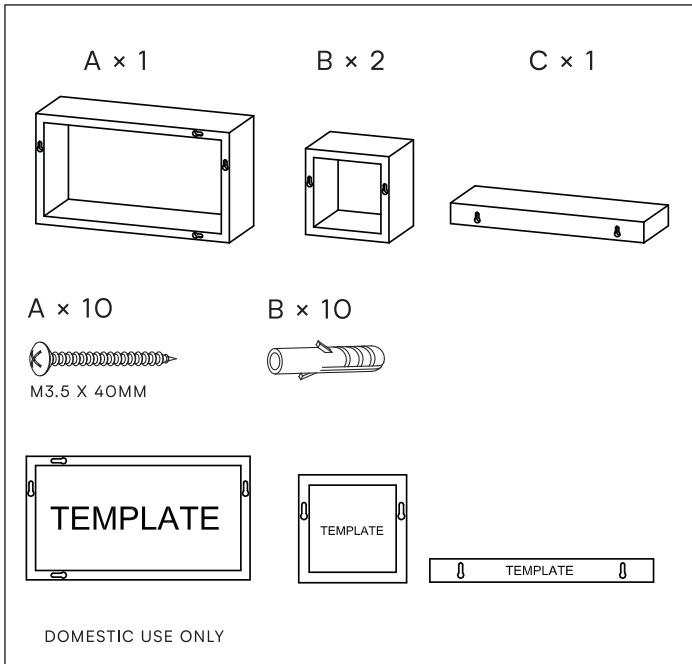

Lima 4 Floating Wall Shelves

ASSEMBLY INSTRUCTION

Max Loading: 5 kgs

MADE IN CHINA

Manufactured for Gill HK Ltd BD4 9SW www.gillhk.com