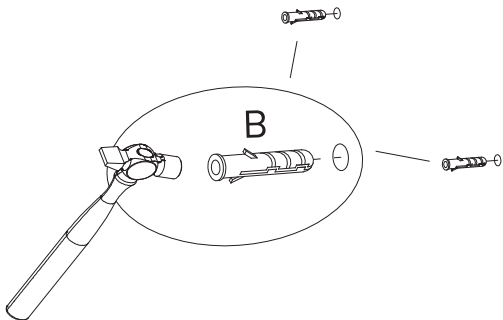

Lima 4 Floating Wall Shelves

ASSEMBLY INSTRUCTION

Max Loading: 5 kgs

MADE IN CHINA

Manufactured for Gill HK Ltd BD4 9SW www.gillhk.com