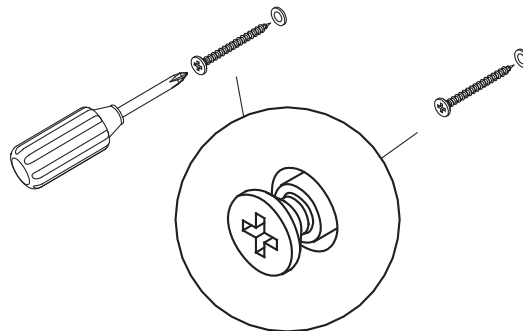

Lima 4 Floating Wall Shelves

ASSEMBLY INSTRUCTION

Max Loading: 5 kgs

MADE IN CHINA

Manufactured for Gill HK Ltd BD4 9SW www.gillhk.com