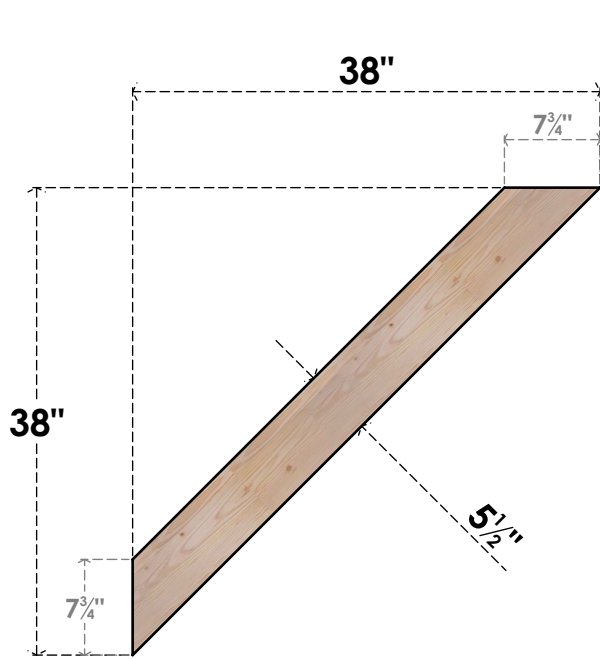

BRC06X38X38TRA00SDF

5 1/2"W X 38"D X 38"H TRADITIONAL SMOOTH BRACE, DOUGLAS FIR

SIDE

FRONT

EKENA MILLWORK
 2300 WEST MAIN ST.
 CLARKSVILLE, TX 75426
 TOLL FREE: 866-607-0453
 WWW.EKENAMILLWORK.COM

NOTES

1. INSTALLATION TO BE COMPLETED IN ACCORDANCE WITH MANUFACTURER'S SPECIFICATIONS.
2. DRAWING MAY NOT BE TO SCALE
3. THIS DRAWING IS INTENDED FOR DESIGN AND PLANNING PURPOSES ONLY.
4. ALL INFORMATION CONTAINED HEREIN WAS CURRENT AT THE TIME OF DEVELOPMENT BUT MUST BE REVIEWED AND APPROVED BY THE PRODUCT MANUFACTURER TO BE CONSIDERED ACCURATE.
5. PRODUCTS ARE NOT KILN DRIED. THIS ITEM IS UNIQUE AND WILL CONTAIN THE NATURAL VARIATIONS THAT THE WOOD SPECIES OFFERS. THIS MAY RESULT IN VARIATIONS UP TO 1/4"