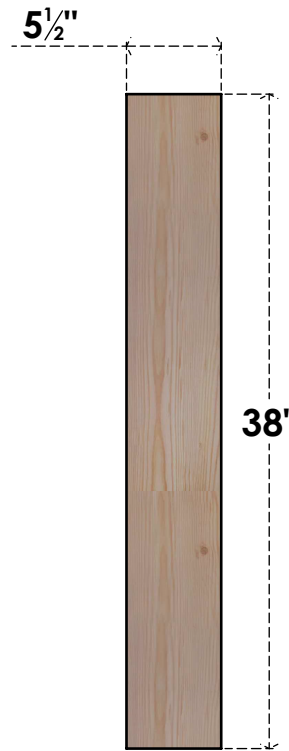

BRC06X38X38TRA00SDF

5 1/2"W X 38"D X 38"H TRADITIONAL SMOOTH BRACE, DOUGLAS FIR

SIDE

FRONT

EKENA MILLWORK
 2300 WEST MAIN ST.
 CLARKSVILLE, TX 75426
 TOLL FREE: 866-607-0453
 WWW.EKENAMILLWORK.COM

NOTES

1. INSTALLATION TO BE COMPLETED IN ACCORDANCE WITH MANUFACTURER'S SPECIFICATIONS.
2. DRAWING MAY NOT BE TO SCALE
3. THIS DRAWING IS INTENDED FOR DESIGN AND PLANNING PURPOSES ONLY.
4. ALL INFORMATION CONTAINED HEREIN WAS CURRENT AT THE TIME OF DEVELOPMENT BUT MUST BE REVIEWED AND APPROVED BY THE PRODUCT MANUFACTURER TO BE CONSIDERED ACCURATE.
5. PRODUCTS ARE NOT KILN DRIED. THIS ITEM IS UNIQUE AND WILL CONTAIN THE NATURAL VARIATIONS THAT THE WOOD SPECIES OFFERS. THIS MAY RESULT IN VARIATIONS UP TO 1/4"