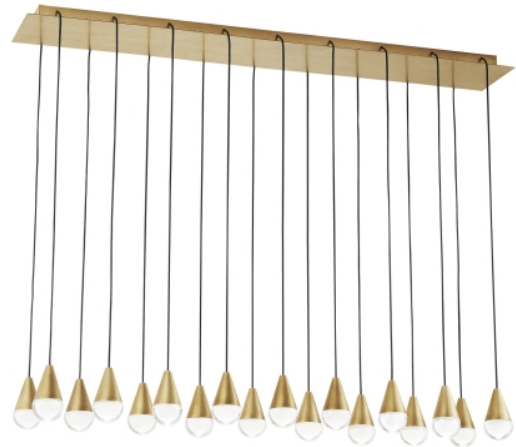

CUPOLA 18 LIGHT CHANDELIER

VISUAL COMFORT & CO.

PRODUCT FEATURES

- Canopy ships with 9 feet of cable per pendant which can be easily cut in the field
- Each port in the canopy comes with a plug to cover an unused ports
- Pendant feature a quick-connect simplifying installation
- Optional spacers and pendant accessories facilitate unique geometries while adding depth and dimension to this stunning collection.
- This item is made of natural brass. It is a living finish that will patina and warm with age which adds richness. If it gets an uneven patina or spots, a brass cleaner can restore the finish
- Protected by a 5-year warranty. Please visit the "About Us" Page on techlighting.com for more for warranty details

LAMPING

Includes 120V or 277V 77.4 watts, 6192 delivered lumens, 3000K LED module. Dimmable with most LED compatible ELV and TRIAC dimmers. 277V dimmable with 0-10V dimmers. Ships with 9 feet of field-cutttable matte black cord. Can be installed on a sloped ceiling up to 45° when swag hooks are used.

Natural Brass

Natural Brass

Natural Brass Alt

Nightshade Black

Nightshade Black Alt

ORDERING INFORMATION

700TRSPCPA	SHAPE OR SIZE	FINISH	LAMP	VOLTAGE
	18 LIGHT 18T	NB NATURAL BRASS B NIGHTSHADE BLACK	-LED930 INTEGRATED LED 90 CRI 3000K	120 120V 277 277V

7400 Linder Avenue, Skokie, IL 60077
T 847.410.4400 | F 847.410.4500 | techlighting.com

CUPOLA 18 LIGHT CHANDELIER

VISUAL COMFORT & Co.

SPECIFICATIONS

PRIMARY MATERIAL	Aluminum or Brass
SHADE MATERIAL	Crystal
NET WEIGHT	35.5 lbs
HEIGHT	4.7in
WIDTH	11in
LENGTH	44.6in
UP LIGHT / DOWN LIGHT / BOTH?	
WET LISTED	
DAMP LISTED	
DRY LISTED	
MIN. HANGING HEIGHT	14.6in
MAX HANGING HEIGHT	110.6in
TOTAL CORD LENGTH	108in
TOTAL STEM LENGTH	
STEM QTY	
SLOPED CEILING ADAPTABLE?	N/A
GENERAL LISTING	ETL Listed
INCLUDES	