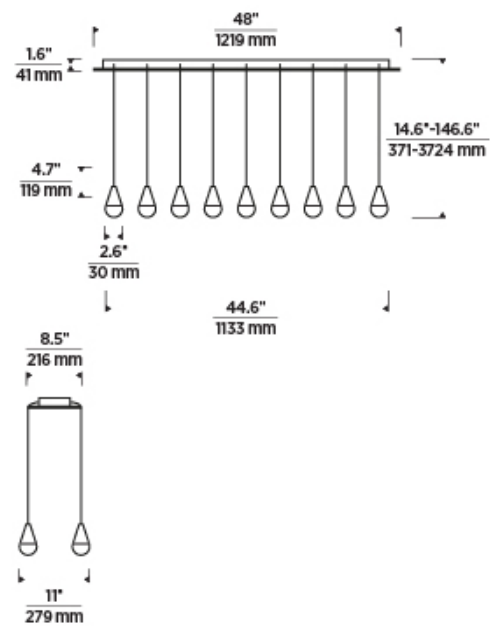

LAMPING

Includes 120V or 277V 77.4 watts, 6192 delivered lumens, 3000K LED module. Dimmable with most LED compatible ELV and TRIAC dimmers. 277V dimmable with 0-10V dimmers. Ships with 9 feet of field-cutttable matte black cord. Can be installed on a sloped ceiling up to 45° when swag hooks are used.

7400 Linder Avenue, Skokie, IL 60077
T 847.410.4400 | F 847.410.4500 | techlighting.com

CUPOLA 18 LIGHT CHANDELIER

VISUAL COMFORT & Co.

SPECIFICATIONS

PRIMARY MATERIAL	Aluminum or Brass
SHADE MATERIAL	Crystal
NET WEIGHT	35.5 lbs
HEIGHT	4.7in
WIDTH	11in
LENGTH	44.6in
UP LIGHT / DOWN LIGHT / BOTH?	
WET LISTED	
DAMP LISTED	
DRY LISTED	
MIN. HANGING HEIGHT	14.6in
MAX HANGING HEIGHT	110.6in
TOTAL CORD LENGTH	108in
TOTAL STEM LENGTH	
STEM QTY	
SLOPED CEILING ADAPTABLE?	N/A
GENERAL LISTING	ETL Listed
INCLUDES	