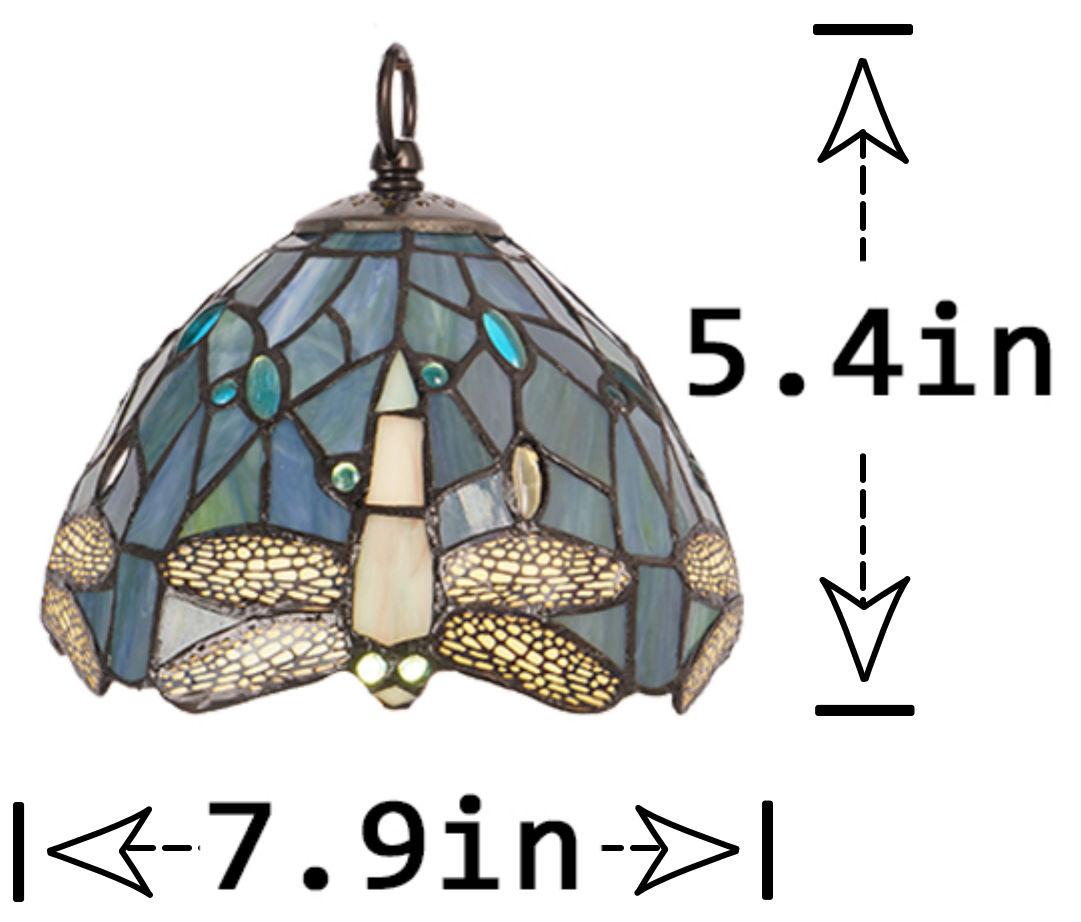

PRODUCT SIZE

Specifications

Material: Glass+Resin

Bulb: E26*1
(Incl Warm Light Source)

Weight: 4.74Lbs

Voltage: 110V

Lamp Body Color: Brown