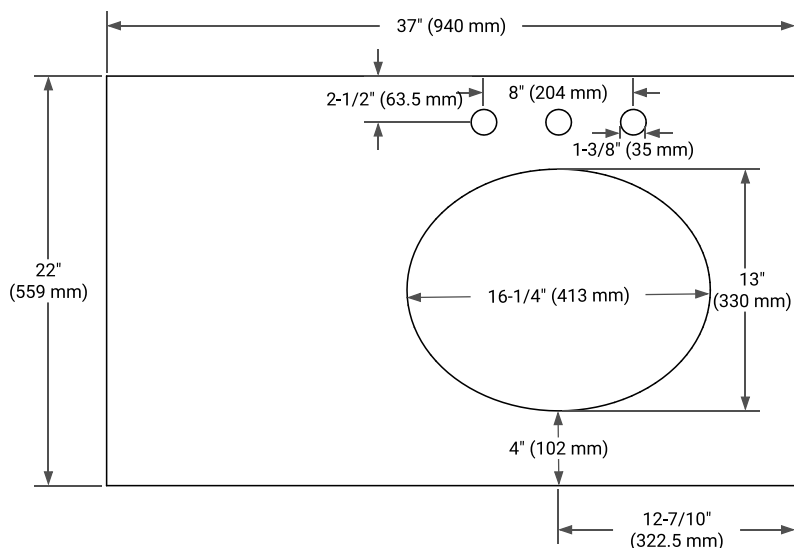

37" RIGHT OVAL SINK COUNTERTOP WITH 0.75 IN. THICKNESS

OVERALL DIMENSIONS

37" W x 22" D x 0.75" H

COUNTERTOP OPTIONS

FEATURES

- Solid countertop with mitered edges & seams
- Undermount white oval sink
- Pre-drilled for 8" widespread faucet

INCLUDED

- Countertop
- Matching Backsplash
- Oval Sink

COUNTERTOP PLAN VIEW