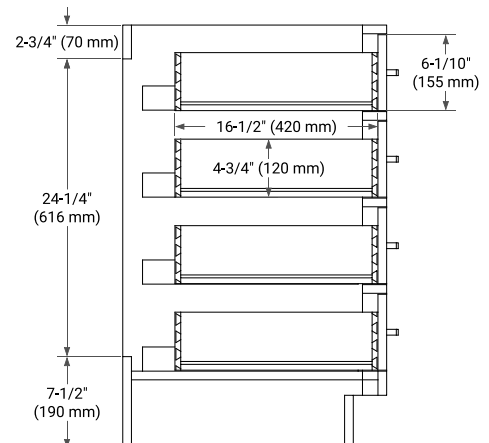

36" RIGHT OFFSET CABINET

BASE CABINET DIMENSIONS

36" W x 21.5" D x 34.5" H

FEATURES

- Solid wood frame & plywood panels
- Dovetail drawers and joints
- Soft closing doors & drawers

HARDWARE FINISHES*

Brushed Nickel   Satin Brass   Matte Black   Polished Chrome

Hardware comes preinstalled with the illustrated option. Other finishes are available on our online store if you prefer a different one.

AVAILABLE COLORS

White   Grey   Midnight Blue   Oak

FRONT VIEW

SIDE VIEW

PLAN VIEW