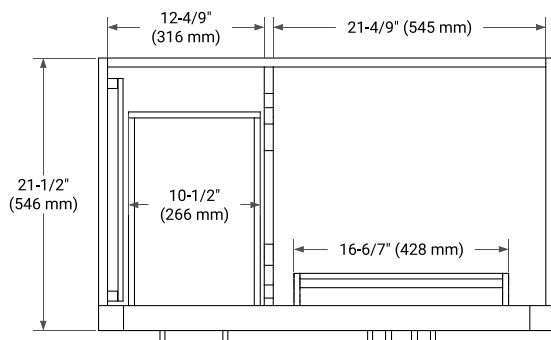

36" RIGHT OFFSET CABINET

BASE CABINET DIMENSIONS

36" W x 21.5" D x 34.5" H

FEATURES

- Solid wood frame & plywood panels
- Dovetail drawers and joints
- Soft closing doors & drawers

HARDWARE FINISHES*

Brushed Nickel   Satin Brass   Matte Black   Polished Chrome

Hardware comes preinstalled with the illustrated option. Other finishes are available on our online store if you prefer a different one.

AVAILABLE COLORS

White   Grey   Midnight Blue   Oak

FRONT VIEW

SIDE VIEW

PLAN VIEW