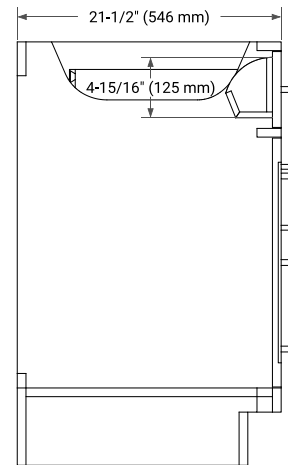

36" RIGHT OFFSET CABINET

BASE CABINET DIMENSIONS

36" W x 21.5" D x 34.5" H

FEATURES

- Solid wood frame & plywood panels
- Dovetail drawers and joints
- Soft closing doors & drawers

HARDWARE FINISHES*

Brushed Nickel   Satin Brass   Matte Black   Polished Chrome

Hardware comes preinstalled with the illustrated option. Other finishes are available on our online store if you prefer a different one.

AVAILABLE COLORS

White   Grey   Midnight Blue   Oak

FRONT VIEW

SIDE VIEW

PLAN VIEW