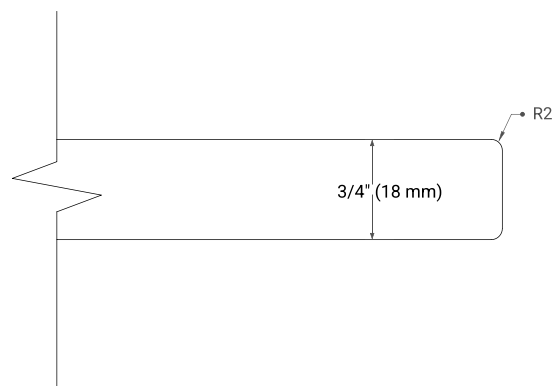

EDGE SIDE VIEW