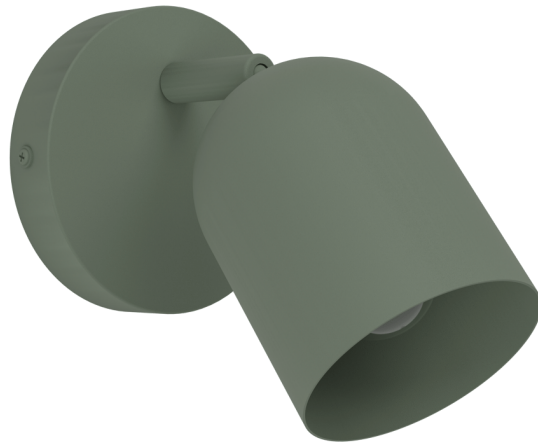

Specifications

General Information

Type	spot
Product segment	Indoor
Theme	Vintage

Dimensions

Article Height (in mm/in)	155
Article Length (in mm/in)	120
Net Weight (in kg)	0.48
Article Overhang (in mm/in)	120

Material & Colour

Enclosure Material	steel
Enclosure Colour	green

Functionality

Switch Type	without switch
Battery	No

Technical Information

Protection Degree	IP20
Protection Class	1
Mains Voltage	220-240V,50/60Hz
Operation Voltage	220-240V,50/60Hz
Watt 1	40

Illuminant 1

Illuminant type 1	AGL
Illuminant 1	Exclusive
Lamp socket 1	E14

E14