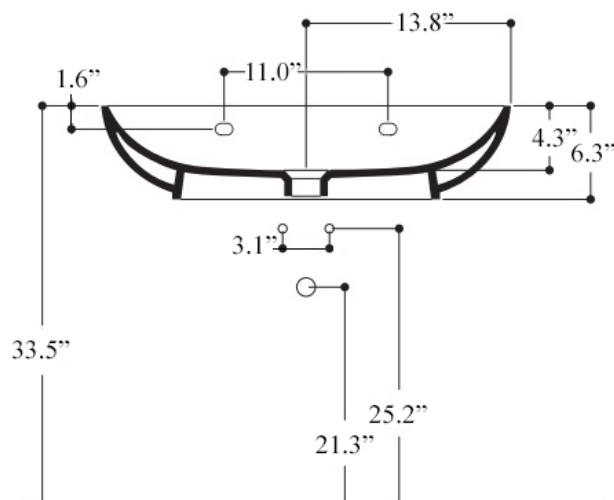

Related Items:

- WSBC 00076 | Push Waste Drain
- WSBC 53922 | Decorative Trap

Finishes:

 Glossy White

SKU# | Options:

- Ciotola 70W | Glossy White

* WS Bath Collections reserves the right to revise dimensions or information on this sheet without notice

Collection Ciotola	Model Ciotola 70W - 1509201	Dimensions Metric <i>1 inch = 2.54 cm</i> <i>1 inch = 25.4 mm</i>	 1051 Lea Drive - Collegeville, PA 19426 Tel. 215 513 9400 - Fax 610 831 0215 www.ws bathcollections.com - info@ws bathcollections.com
--------------------------------	---	---	---

Collection
Ciotola

Model |
Ciotola 70W - 1509201

Dimensions Metric
1 inch = 2.54 cm
1 inch = 25.4 mm

WS[®]
BATH
COLLECTIONS

1051 Lea Drive - Collegeville, PA 19426
Tel. 215 513 9400 - Fax 610 831 0215
www.ws bathcollections.com - info@ws bathcollections.com

Bolts

Silicone (optional)

Collection
Ciotola

Model |
Ciotola 70W - 1509201

Dimensions Metric
1 inch = 2.54 cm
1 inch = 25.4 mm

WS[®]
BATH
COLLECTIONS

1051 Lea Drive - Collegeville, PA 19426
Tel. 215 513 9400 - Fax 610 831 0215
www.ws bathcollections.com - info@ws bathcollections.com