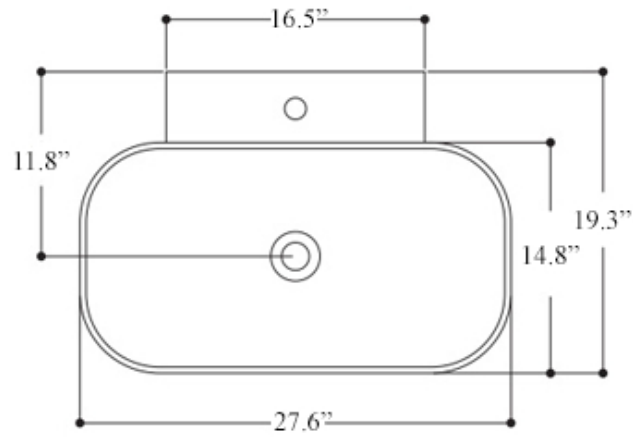

Related Items:

- WSBC 00076 | Push Waste Drain
- WSBC 53922 | Decorative Trap

Finishes:

 Glossy White

SKU# | Options:

- Ciotola 70W | Glossy White

* WS Bath Collections reserves the right to revise dimensions or information on this sheet without notice

Collection Ciotola	Model Ciotola 70W - 1509201	Dimensions Metric <i>1 inch = 2.54 cm</i> <i>1 inch = 25.4 mm</i>	 1051 Lea Drive - Collegeville, PA 19426 Tel. 215 513 9400 - Fax 610 831 0215 www.ws bathcollections.com - info@ws bathcollections.com
--------------------------------	---	---	---

Collection
Ciotola

Model |
Ciotola 70W - 1509201

Dimensions Metric
1 inch = 2.54 cm
1 inch = 25.4 mm

WS[®]
BATH
COLLECTIONS

1051 Lea Drive - Collegeville, PA 19426
Tel. 215 513 9400 - Fax 610 831 0215
www.ws bathcollections.com - info@ws bathcollections.com

Bolts

Silicone (optional)

Collection
Ciotola

Model |
Ciotola 70W - 1509201

Dimensions Metric
1 inch = 2.54 cm
1 inch = 25.4 mm

WS[®]
BATH
COLLECTIONS

1051 Lea Drive - Collegeville, PA 19426
Tel. 215 513 9400 - Fax 610 831 0215
www.ws bathcollections.com - info@ws bathcollections.com