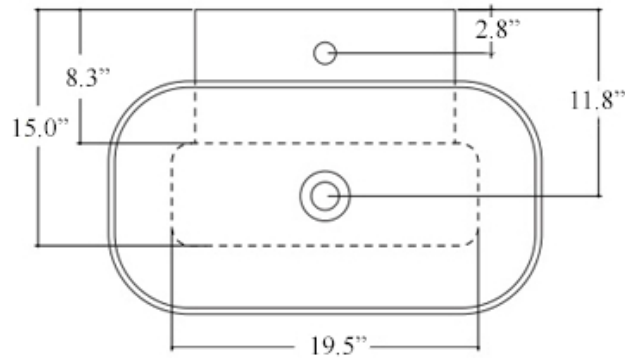

Related Items:

- WSBC 00076 | Push Waste Drain
- WSBC 53922 | Decorative Trap

Finishes:

 Glossy White

SKU# | Options:

- Ciotola 70W | Glossy White

* WS Bath Collections reserves the right to revise dimensions or information on this sheet without notice

Collection Ciotola	Model Ciotola 70W - 1509201	Dimensions Metric <i>1 inch = 2.54 cm</i> <i>1 inch = 25.4 mm</i>	 1051 Lea Drive - Collegeville, PA 19426 Tel. 215 513 9400 - Fax 610 831 0215 www.ws bathcollections.com - info@ws bathcollections.com
--------------------------------	---	---	---

Collection
Ciotola

Model |
Ciotola 70W - 1509201

Dimensions Metric
1 inch = 2.54 cm
1 inch = 25.4 mm

WS[®]
BATH
COLLECTIONS

1051 Lea Drive - Collegeville, PA 19426
Tel. 215 513 9400 - Fax 610 831 0215
www.ws bathcollections.com - info@ws bathcollections.com

Bolts

Silicone (optional)

Collection
Ciotola

Model |
Ciotola 70W - 1509201

Dimensions Metric
1 inch = 2.54 cm
1 inch = 25.4 mm

WS[®]
BATH
COLLECTIONS

1051 Lea Drive - Collegeville, PA 19426
Tel. 215 513 9400 - Fax 610 831 0215
www.ws bathcollections.com - info@ws bathcollections.com