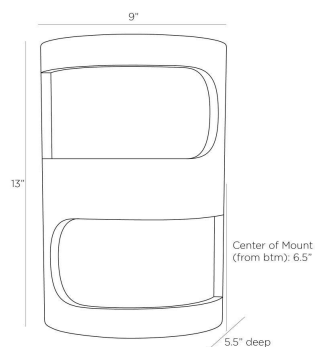

## TEMIRA SCONCE

DWC02

H: 13 IN, W: 9 IN, D: 5.5 IN,  
Ivory

With sinuous, cubist-style cutouts, our Temira sconce is modern and monochromatic. The columnar wall light is carved in ivory ricestone composite, and fitted with a sleeve of white linen to cast a diffused glow. Finish will vary. Damp-rated, although limited covered outdoor conditions may affect finish.

### DIMENSIONS

Backplate	H: 5 IN, W: 5 IN, D: 1 IN
Mount	H: 4.5 IN, W: 4.5 IN
Center Of Mount From Btm Height	6.5 in

### SHIPPING

Product Weight	8 lbs
Gross Weight 1	18.9 lbs
Shipping Box 1	H: 16.5 IN, L: 12 IN, W: 8.25 IN