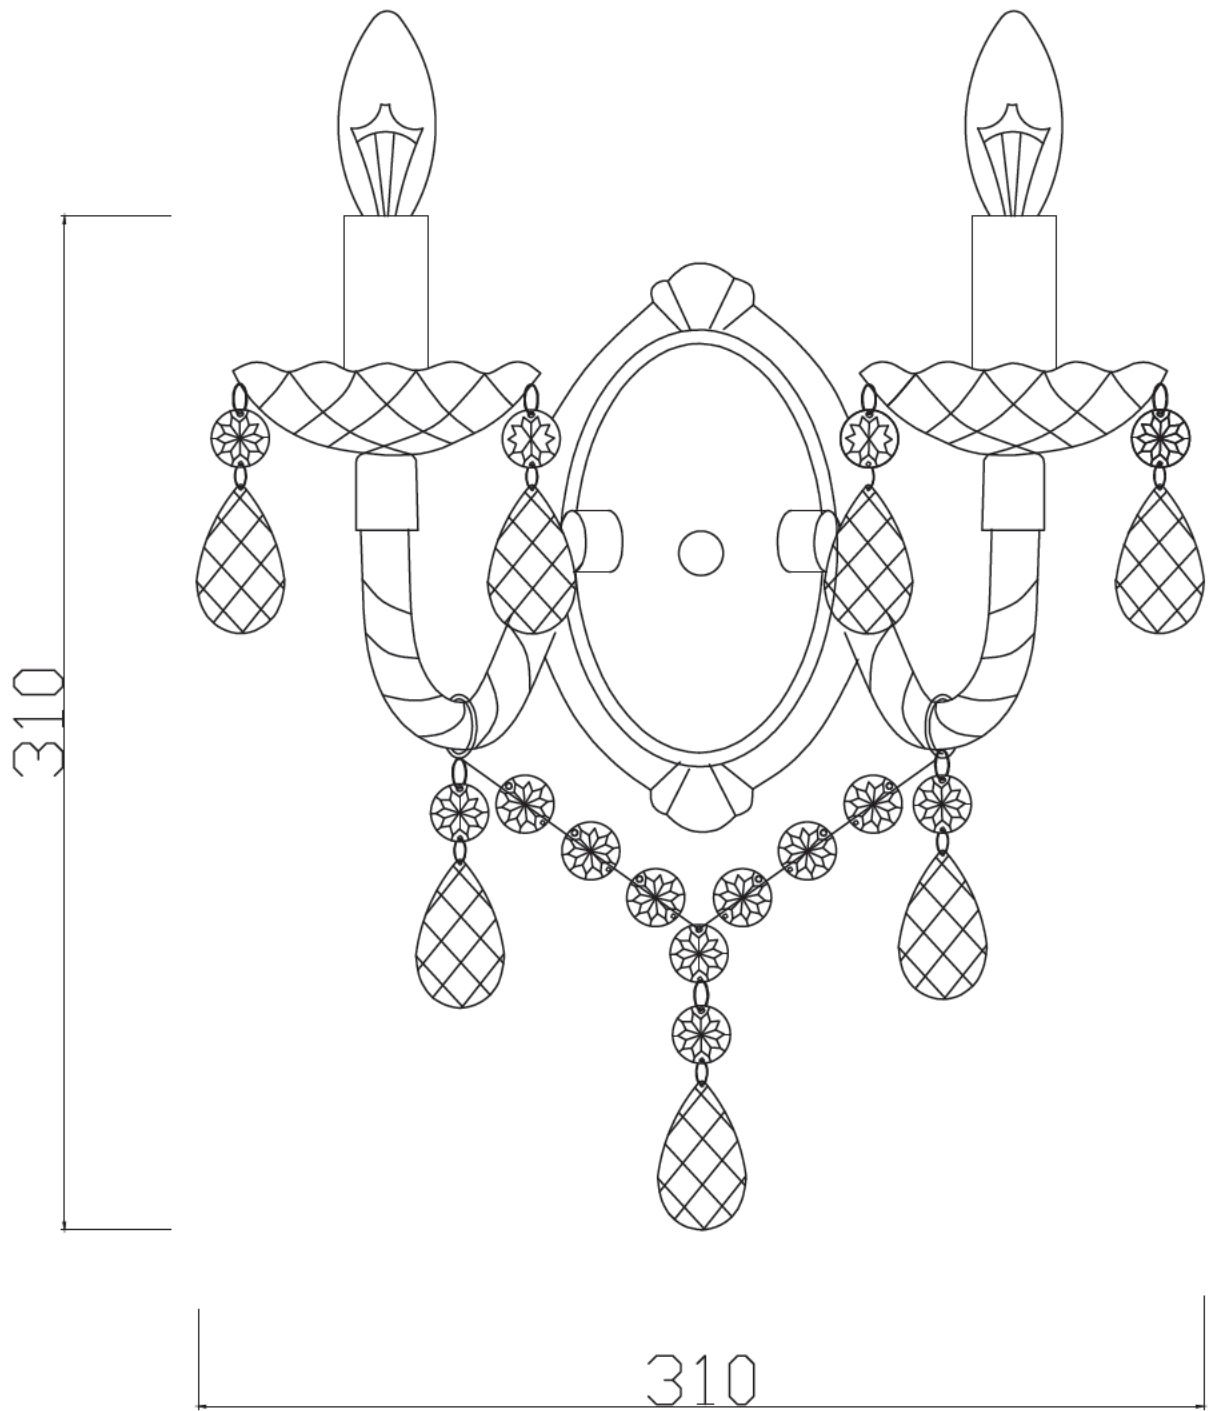

Therese Style 2 x 40W Wall Light

CERTIFICATION