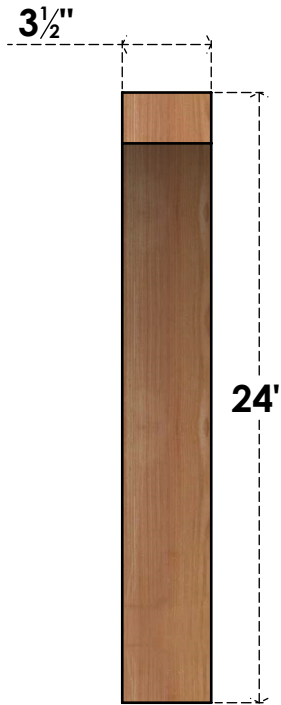

BRC04X20X24THR00SWR

3 1/2"W X 20"D X 24"H THORTON SMOOTH BRACE, WESTERN RED CEDAR

SIDE

FRONT

EKENA MILLWORK
 2300 WEST MAIN ST.
 CLARKSVILLE, TX 75426
 TOLL FREE: 866-607-0453
 WWW.EKENAMILLWORK.COM

NOTES

1. INSTALLATION TO BE COMPLETED IN ACCORDANCE WITH MANUFACTURER'S SPECIFICATIONS.
2. DRAWING MAY NOT BE TO SCALE
3. THIS DRAWING IS INTENDED FOR DESIGN AND PLANNING PURPOSES ONLY.
4. ALL INFORMATION CONTAINED HEREIN WAS CURRENT AT THE TIME OF DEVELOPMENT BUT MUST BE REVIEWED AND APPROVED BY THE PRODUCT MANUFACTURER TO BE CONSIDERED ACCURATE.
5. PRODUCTS ARE NOT KILN DRIED. THIS ITEM IS UNIQUE AND WILL CONTAIN THE NATURAL VARIATIONS THAT THE WOOD SPECIES OFFERS. THIS MAY RESULT IN VARIATIONS UP TO 1/4"