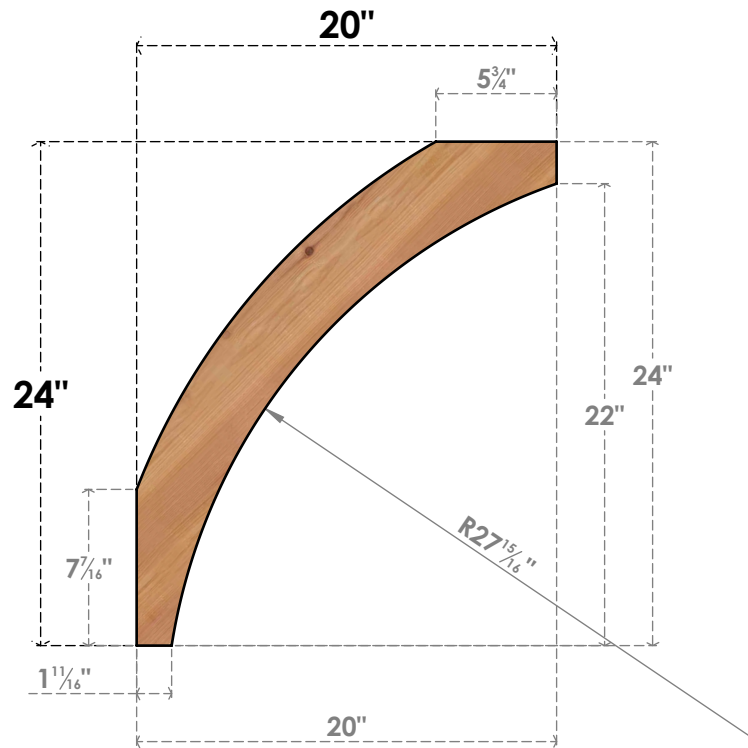

BRC04X20X24THR00SWR

3 1/2"W X 20"D X 24"H THORTON SMOOTH BRACE, WESTERN RED CEDAR

SIDE

FRONT

EKENA MILLWORK
 2300 WEST MAIN ST.
 CLARKSVILLE, TX 75426
 TOLL FREE: 866-607-0453
 WWW.EKENAMILLWORK.COM

NOTES

1. INSTALLATION TO BE COMPLETED IN ACCORDANCE WITH MANUFACTURER'S SPECIFICATIONS.
2. DRAWING MAY NOT BE TO SCALE
3. THIS DRAWING IS INTENDED FOR DESIGN AND PLANNING PURPOSES ONLY.
4. ALL INFORMATION CONTAINED HEREIN WAS CURRENT AT THE TIME OF DEVELOPMENT BUT MUST BE REVIEWED AND APPROVED BY THE PRODUCT MANUFACTURER TO BE CONSIDERED ACCURATE.
5. PRODUCTS ARE NOT KILN DRIED. THIS ITEM IS UNIQUE AND WILL CONTAIN THE NATURAL VARIATIONS THAT THE WOOD SPECIES OFFERS. THIS MAY RESULT IN VARIATIONS UP TO 1/4"