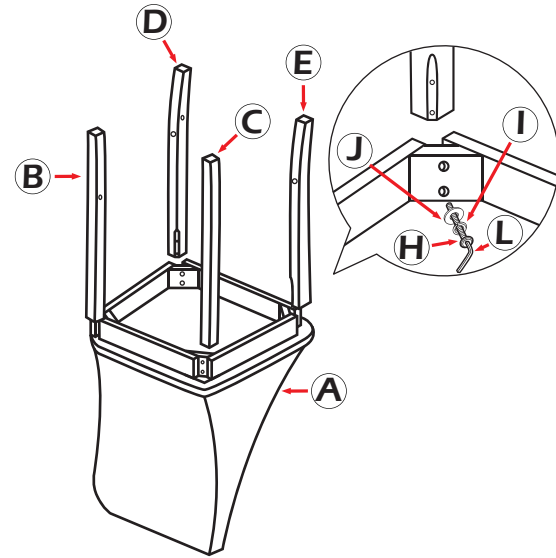

A. Seat
1x

B. Front Left Leg
1x

C. Front Right Leg
1x

D. Back Left Leg
1x

E. Back Right Leg
1x

F. Front Rail
2x

G. Side Rail
2x

H. Bolt 5/16" x 2"
8x

I. Lock Washer 5/16"
8x

J. Flat Washer 5/16" x 22mm
8x

K. Wood Screw 1-1/2" x 22mm
8x

L. Allen Key
1x

ASSEMBLY INSTRUCTIONS

Do not fully tighten bolts until assembly is complete.

1

2