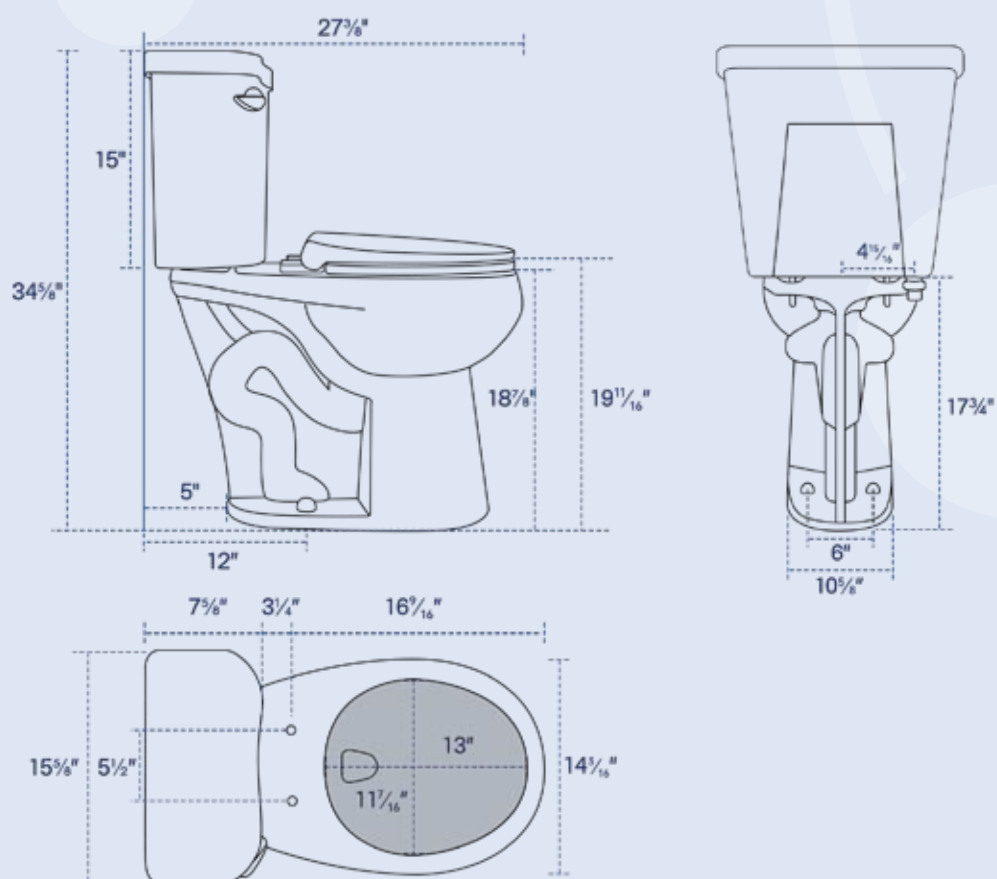

### SPECIFICATIONS

- Dimensions: 27<sup>3</sup>/<sub>8</sub>"L x 15<sup>9</sup>/<sub>16</sub>"W x 34<sup>5</sup>/<sub>8</sub>"H
- Net weight: 82 lbs

### FEATURES

- Solid vitreous china construction
- Fully glazed, non-porous finish
- Round-shaped seat design
- 1.28 GPF siphon flushing
- 12-inch rough-in
- Soft-close seat

### INSTALLATION

- Floor Mount

### PARTS INCLUDED

- Toilet Seat
- Toilet Bowl
- Push Button
- Wax Ring Gasket
- Toilet Tank with Lid
- Tank-to-Bowl Gasket
- Floor Mounting Bolt Kit
- Water Inlet Valve Adapter
- Tank-to-Bowl Mounting Kit
- Toilet Seat Mounting Bolt Kit
- Fill Valve Assembly (pre-installed)