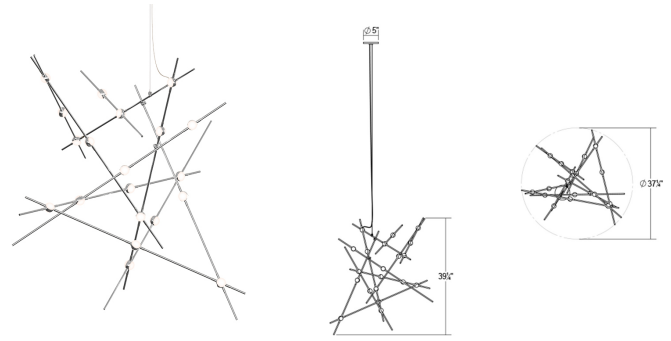

Project:

Constellation Aquila Major Pendant Spec Sheet

SKU: 2152.13W Learn more at:
<https://sonnemanlight.com/constellation-aquila>

Description: The eagle that carried Zeus's thunderbolts embodies the mythological reference to this stunning sculptural configuration. Aquila is available in two sizes, and can be suspended as individual sculptures or clustered with others to form a spectacular arrangement of magical Constellations.

Type #:

Dimensions

Height:	39.25"
Diameter:	37.25"
Canopy/Backplate/Base:	4.5"
Hanging Details:	10' Adjustable Cord/Cable
Size:	Major
Canopy/Backplate/Base Height:	0.5

Electrical Specs

Bulb(s) Included?:	Yes
Bulb 1 Type:	Integral LED
Bulb Quantity:	20
Input Voltage:	100-277VAC
Wattage:	41
Initial Lumens:	5040
Delivered Lumens:	3500
Color Temperature:	3000K
CRI:	90
Power Supply Type:	Driver
Power Supply Quantity:	1
Power Supply Location:	Remote
Dimming Type:	0-10V
Bulb Max Wattage:	41

Installation

Installation:	Licensed electrician required, multi-step installation
Sloped Ceiling Compatible?:	Not Compatible
Minimum Hanging Height:	39.25"

Shipping

Carton 1 L x W x H:	23" X 15" X 6"
Carton 1 Gross Weight:	15 LBS

Shade

Lens Type:	White Optical Acrylic Lens
Shade 1 Material:	White Optical Acrylic

Available Finishes

Available Finishes: Satin Nickel w/Clear Faceted Acrylic Lens, Satin Nickel w/White Optical Acrylic Lens