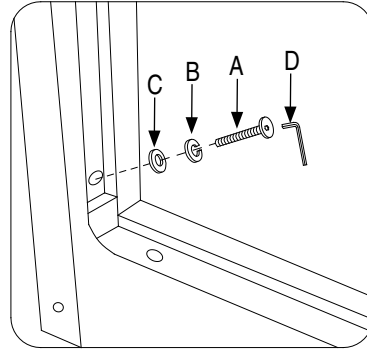

THANK YOU FOR PURCHASING

Loveseat

WARRANTY

Assembly Instructions - Important:

Carefully unpack and identify each component before attempting to assemble. Refer to parts list. Please take care when assembling the unit and always set the parts on a clean, soft surface. If you require any assistance with assembly, parts or information on other products, please visit our website

HARDWARE LIST

A		SCREW	8 PCS
B		LOCK WASHER	8 PCS
C		FLAT WASHER	8 PCS
D		ALLEN WRENCH	1 PC

Step 1

Step 2

Step 3