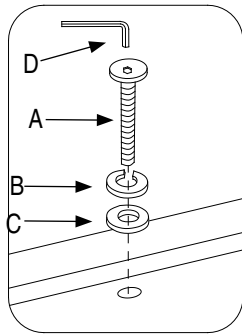

THANK YOU FOR PURCHASING

Loveseat

WARRANTY

Assembly Instructions - Important:

Carefully unpack and identify each component before attempting to assemble. Refer to parts list. Please take care when assembling the unit and always set the parts on a clean, soft surface. If you require any assistance with assembly, parts or information on other products, please visit our website

HARDWARE LIST

A		SCREW	8 PCS
B		LOCK WASHER	8 PCS
C		FLAT WASHER	8 PCS
D		ALLEN WRENCH	1 PC

Step 1

Step 2

Step 3