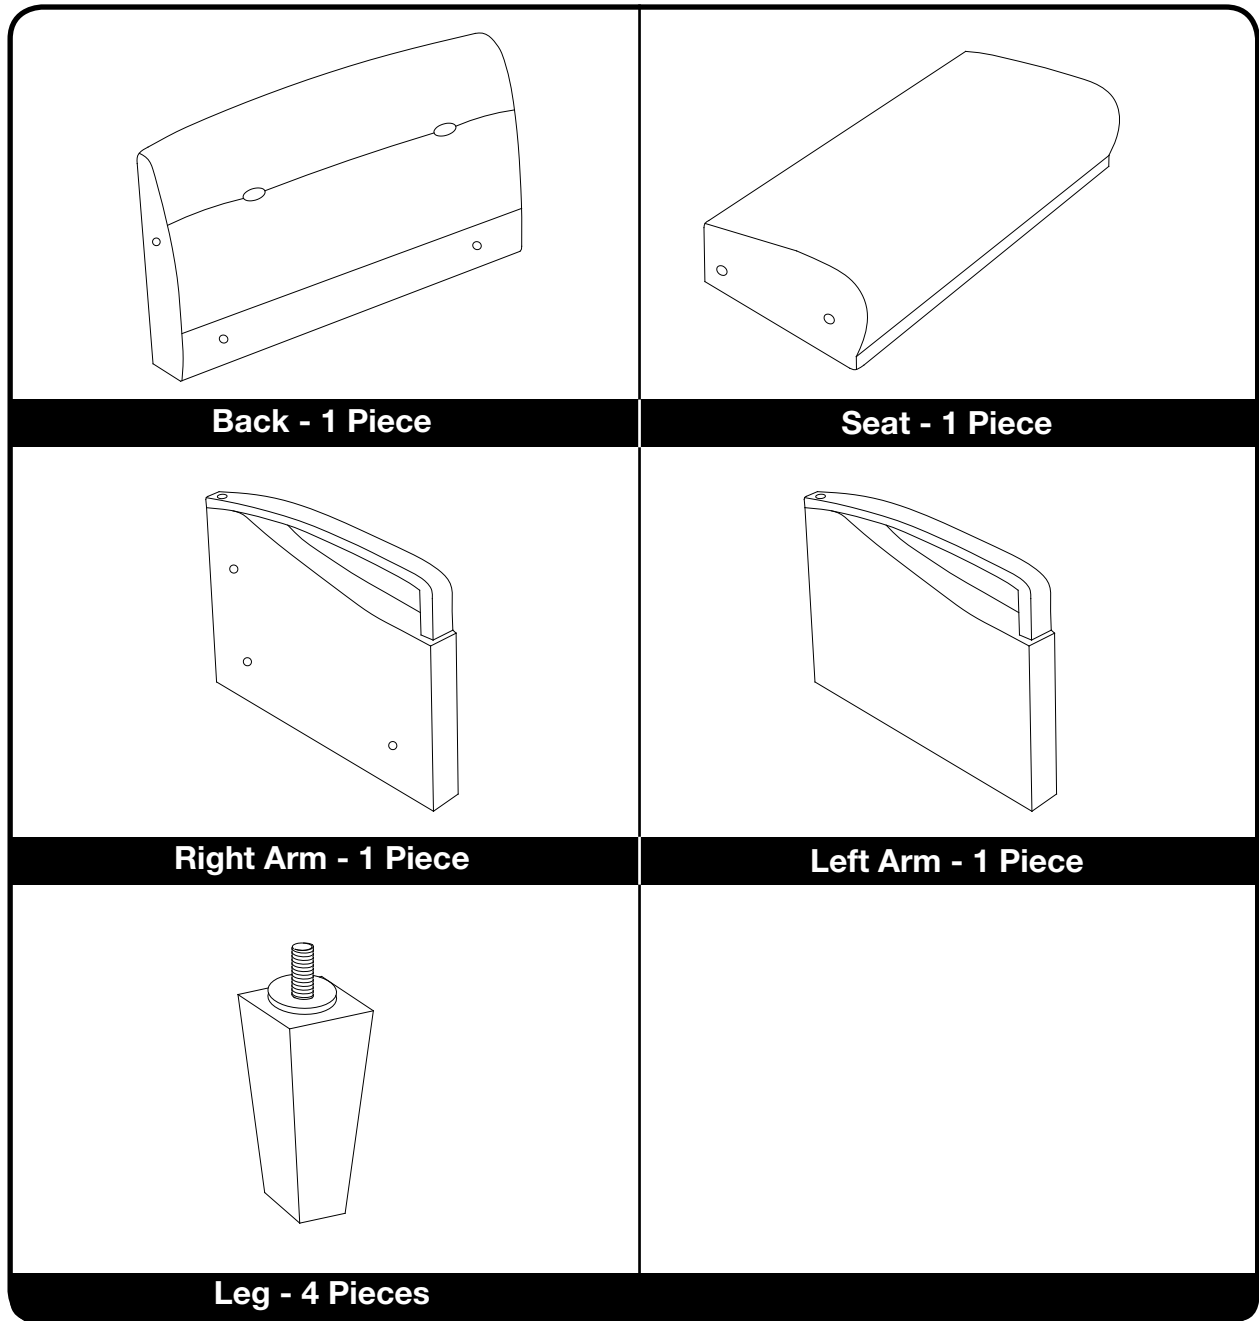

THANK YOU FOR PURCHASING

Loveseat

WARRANTY

Assembly Instructions - Important:

Carefully unpack and identify each component before attempting to assemble. Refer to parts list. Please take care when assembling the unit and always set the parts on a clean, soft surface. If you require any assistance with assembly, parts or information on other products, please visit our website

HARDWARE LIST

A		SCREW	8 PCS
B		LOCK WASHER	8 PCS
C		FLAT WASHER	8 PCS
D		ALLEN WRENCH	1 PC

Step 1

Step 2

Step 3