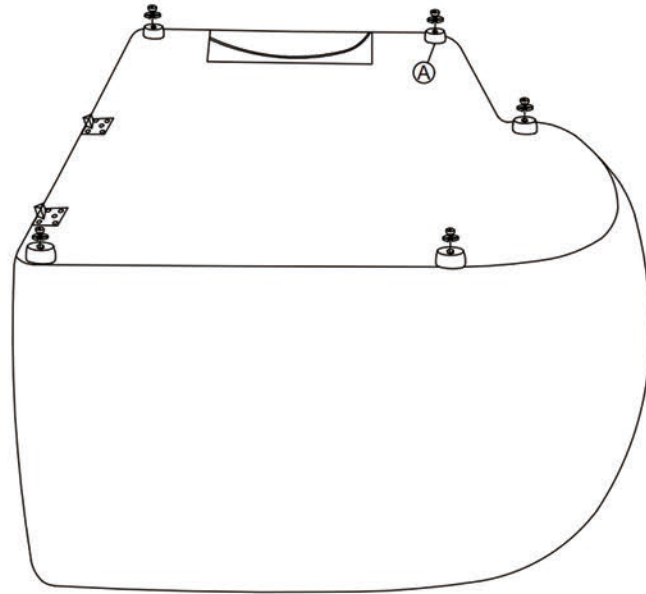

Assembly Instruction

MODEL NO. :SH2707-CHAISE R

Step 1

	Parts supplied	Graphic	Qty		Hardware supplied	Graphic	Qty
Ⓐ	Plastic leg		5				