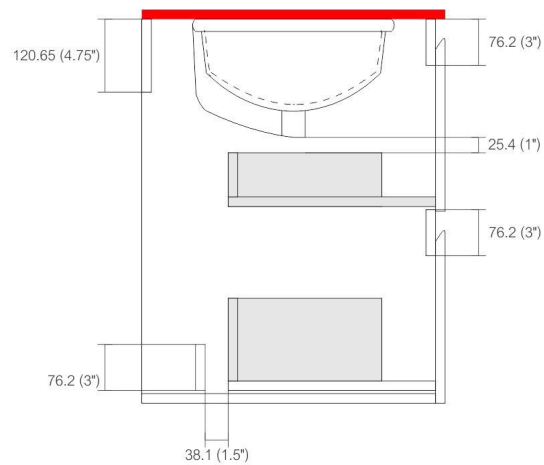

Dimensions:	width	depth	height
inches	35.5"	19.75"	25.625"
mm	901.7	501.25	650.875

NOTE: DIMENSIONS AND TECHNICAL DETAILS ARE SUBJECT TO CHANGE WITHOUT NOTICE

. FRONT ELEVATION

. BACK ELEVATION

. SIDE ELEVATION

. DRAWER PANELS