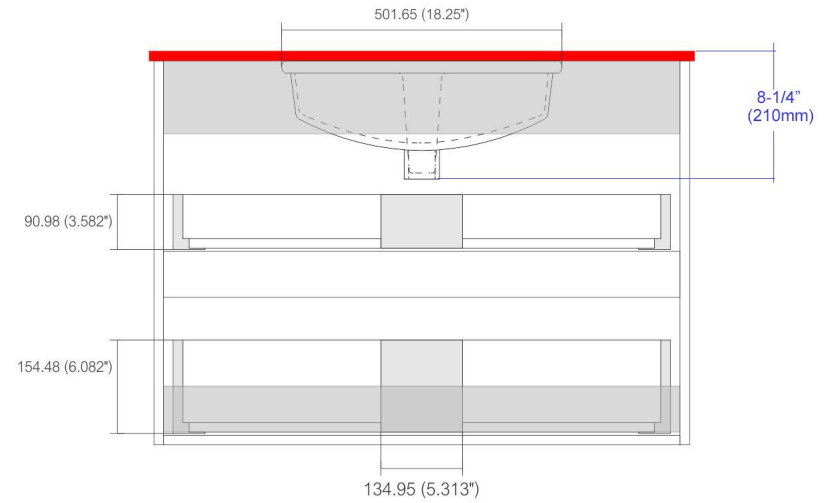

Dimensions:	width	depth	height
inches	35.5"	19.75"	25.625"
mm	901.7	501.25	650.875

NOTE: DIMENSIONS AND TECHNICAL DETAILS ARE SUBJECT TO CHANGE WITHOUT NOTICE

. FRONT ELEVATION

. BACK ELEVATION

. SIDE ELEVATION

. DRAWER PANELS