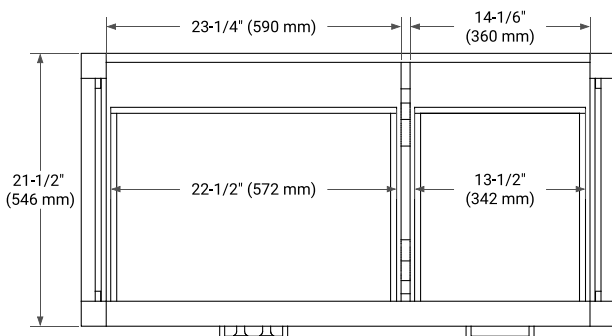

42" LEFT OFFSET CABINET

BASE CABINET DIMENSIONS

42" W x 21.5" D x 34.5" H

FEATURES

- Solid wood frame & plywood panels
- Dovetail drawers and joints
- Soft closing doors & drawers

HARDWARE FINISHES*

Brushed Nickel Satin Brass Matte Black Polished Chrome

PLAN VIEW

42" LEFT OVAL SINK COUNTERTOP WITH 2 IN. THICKNESS

OVERALL DIMENSIONS

42.25" W x 22" D x 2" H

COUNTERTOP OPTIONS

Carrara Marble

FEATURES

- Solid countertop with mitered edges & seams
- Undermount white oval sink
- Pre-drilled for 8" widespread faucet

INCLUDED

- Countertop
- Matching Backsplash
- Oval Sink

COUNTERTOP PLAN VIEW

EDGE SIDE VIEW

THREE DIMENSIONAL COUNTERTOP VIEW