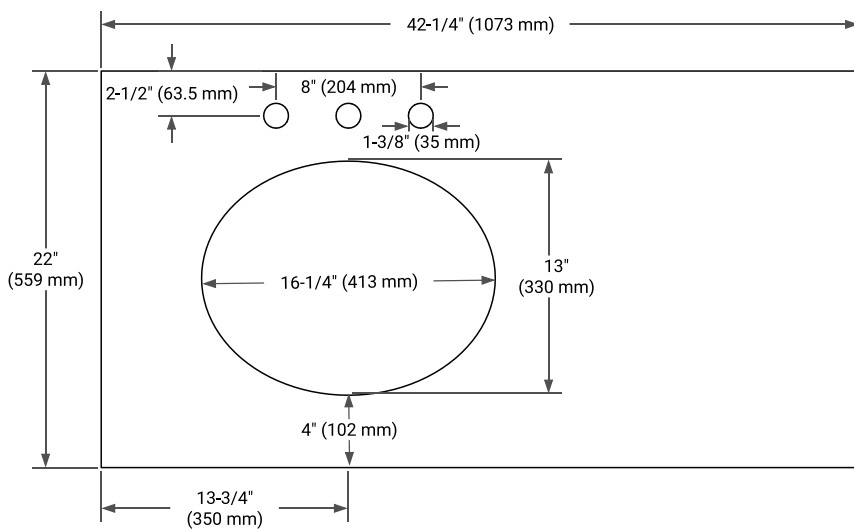

42" LEFT OFFSET CABINET

BASE CABINET DIMENSIONS

42" W x 21.5" D x 34.5" H

FEATURES

- Solid wood frame & plywood panels
- Dovetail drawers and joints
- Soft closing doors & drawers

HARDWARE FINISHES*

Brushed Nickel Satin Brass Matte Black Polished Chrome

PLAN VIEW

42" LEFT OVAL SINK COUNTERTOP WITH 2 IN. THICKNESS

OVERALL DIMENSIONS

42.25" W x 22" D x 2" H

COUNTERTOP OPTIONS

Carrara Marble

FEATURES

- Solid countertop with mitered edges & seams
- Undermount white oval sink
- Pre-drilled for 8" widespread faucet

INCLUDED

- Countertop
- Matching Backsplash
- Oval Sink

COUNTERTOP PLAN VIEW

EDGE SIDE VIEW

THREE DIMENSIONAL COUNTERTOP VIEW