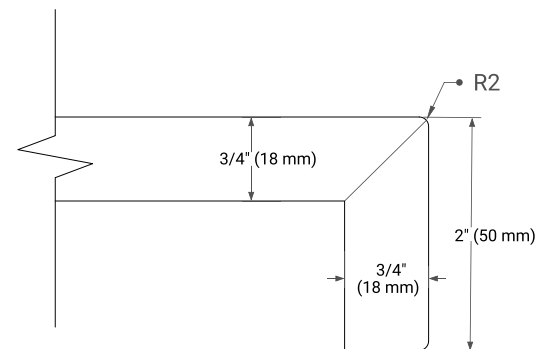

PLAN VIEW

42" LEFT OVAL SINK COUNTERTOP WITH 2 IN. THICKNESS

OVERALL DIMENSIONS

42.25" W x 22" D x 2" H

COUNTERTOP OPTIONS

Carrara Marble

FEATURES

- Solid countertop with mitered edges & seams
- Undermount white oval sink
- Pre-drilled for 8" widespread faucet

INCLUDED

- Countertop
- Matching Backsplash
- Oval Sink

COUNTERTOP PLAN VIEW

EDGE SIDE VIEW

THREE DIMENSIONAL COUNTERTOP VIEW