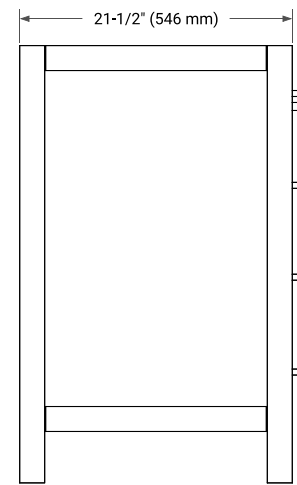

42" LEFT OFFSET CABINET

BASE CABINET DIMENSIONS

42" W x 21.5" D x 34.5" H

FEATURES

- Solid wood frame & plywood panels
- Dovetail drawers and joints
- Soft closing doors & drawers

HARDWARE FINISHES*

Brushed Nickel Satin Brass Matte Black Polished Chrome

PLAN VIEW

42" LEFT OVAL SINK COUNTERTOP WITH 2 IN. THICKNESS

OVERALL DIMENSIONS

42.25" W x 22" D x 2" H

COUNTERTOP OPTIONS

Carrara Marble

FEATURES

- Solid countertop with mitered edges & seams
- Undermount white oval sink
- Pre-drilled for 8" widespread faucet

INCLUDED

- Countertop
- Matching Backsplash
- Oval Sink

COUNTERTOP PLAN VIEW

EDGE SIDE VIEW

THREE DIMENSIONAL COUNTERTOP VIEW