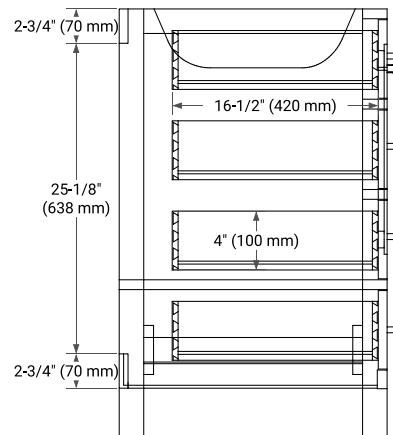

42" LEFT OFFSET CABINET

BASE CABINET DIMENSIONS

42" W x 21.5" D x 34.5" H

FEATURES

- Solid wood frame & plywood panels
- Dovetail drawers and joints
- Soft closing doors & drawers

HARDWARE FINISHES*

Brushed Nickel Satin Brass Matte Black Polished Chrome

PLAN VIEW

42" LEFT OVAL SINK COUNTERTOP WITH 2 IN. THICKNESS

OVERALL DIMENSIONS

42.25" W x 22" D x 2" H

COUNTERTOP OPTIONS

Carrara Marble

FEATURES

- Solid countertop with mitered edges & seams
- Undermount white oval sink
- Pre-drilled for 8" widespread faucet

INCLUDED

- Countertop
- Matching Backsplash
- Oval Sink

COUNTERTOP PLAN VIEW

EDGE SIDE VIEW

THREE DIMENSIONAL COUNTERTOP VIEW