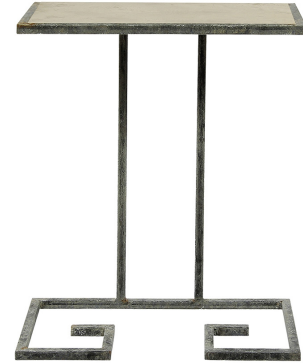

# ELLAHOME

SKU#

**ET11**

Overall

25”h x 21”w x 11”d

Description

With sleek mixed materials and a minimal design, this contemporary end table offers a Mediterranean flair with a Greek key design base. Rest drinks or reading material on the stone tabletop surface and place this eye-catching end table aside an accent chair in a living room or bedroom for a striking aesthetic.

Materials

Wrought Iron/ Travertine

Finish Options

-  AB Antique Black
-  BB Bronzed Brass
-  DO Deep Ocean
-  DG Distressed Gray
-  FB Flat Black
-  GL Gold Leaf (+15%)
-  MB Metallic Bronze
-  MG Metallic Graphite
-  OW Oyster White
-  SL Silver Leaf (+15%)

Top Options

-  CM Carrera Marble
-  LT Lite Travertine

## Greek Key End Table

Weight

12 lb