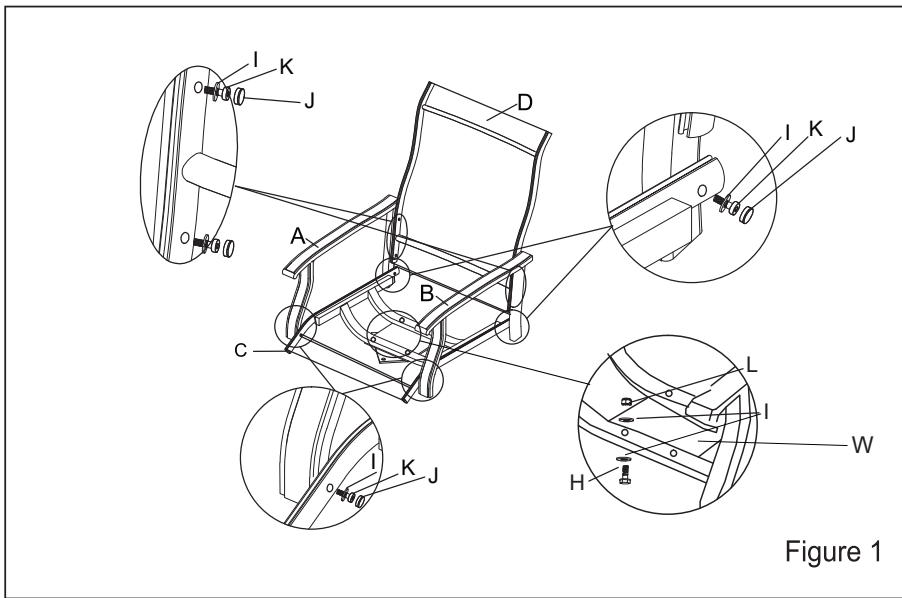

MEOGFC01

 Right Armrest	A 2PCS	 Left Armrest	B 2PCS	 Seat	C 2PCS	 Back	D 2PCS	 Up Leg	E 2PCS
 Low Leg	F 2PCS	 Chair Fixed Frame	G 2PCS	 Bolt (M6x25mm)	H 8PCS	 Washer	I 72PCS	 Bolt Cap	J 24PCS
 Bolt (M6 x 30mm)	K 16PCS	 Nut	L 24PCS	 Bolt (M6x55mm)	M 8PCS	 Nut Cap	N 8PCS	 Bolt (M6x35mm)	O 8PCS
 Driver	U 1PC	 Wrench	V 1PC	 	W 2PCS				

Figure 1

Figure 2

Figure 3