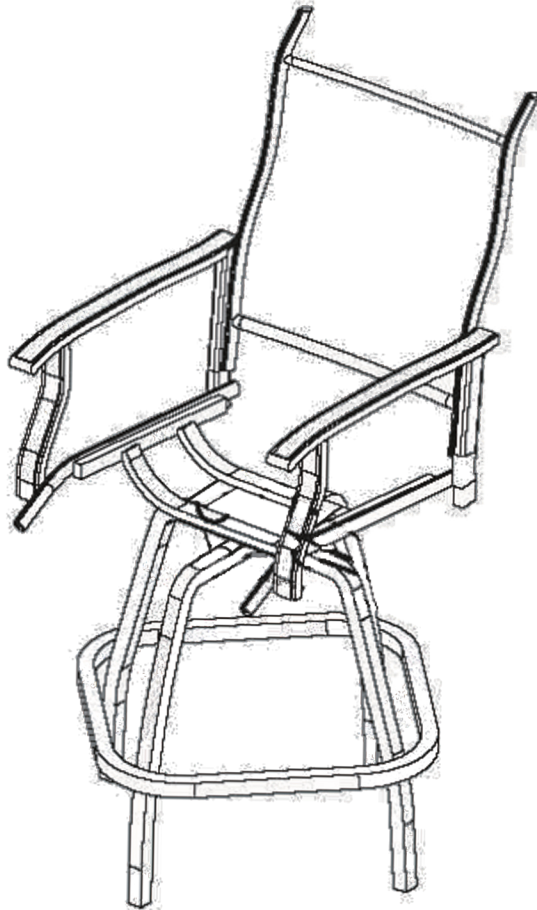

MEOGFC01

 Right Armrest	A 2PCS	 Left Armrest	B 2PCS	 Seat	C 2PCS	 Back	D 2PCS	 Up Leg	E 2PCS
 Low Leg	F 2PCS	 Chair Fixed Frame	G 2PCS	 Bolt (M6x25mm)	H 8PCS	 Washer	I 72PCS	 Bolt Cap	J 24PCS
 Bolt (M6 x 30mm)	K 16PCS	 Nut	L 24PCS	 Bolt (M6x55mm)	M 8PCS	 Nut Cap	N 8PCS	 Bolt (M6x35mm)	O 8PCS
 Driver	U 1PC	 Wrench	V 1PC	 	W 2PCS				

Figure 1

Figure 2

Figure 3