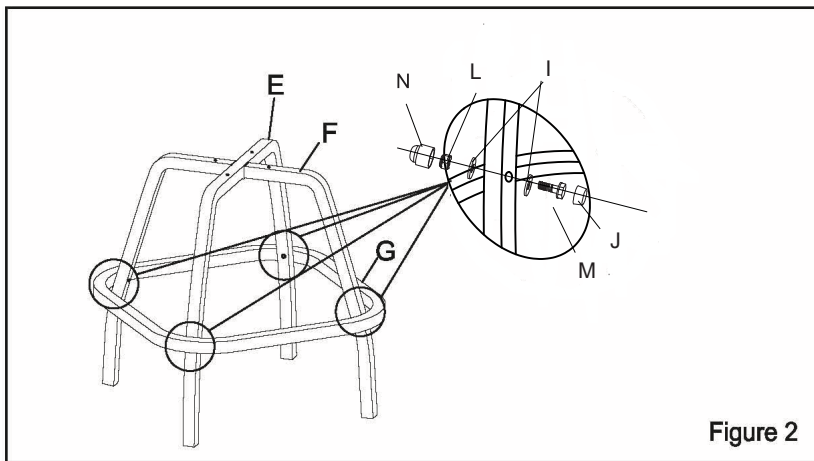

MEOGFC01

 Right Armrest	A 2PCS	 Left Armrest	B 2PCS	 Seat	C 2PCS	 Back	D 2PCS	 Up Leg	E 2PCS
 Low Leg	F 2PCS	 Chair Fixed Frame	G 2PCS	 Bolt (M6x25mm)	H 8PCS	 Washer	I 72PCS	 Bolt Cap	J 24PCS
 Bolt (M6 x 30mm)	K 16PCS	 Nut	L 24PCS	 Bolt (M6x55mm)	M 8PCS	 Nut Cap	N 8PCS	 Bolt (M6x35mm)	O 8PCS
 Driver	U 1PC	 Wrench	V 1PC	 	W 2PCS				

Figure 1

Figure 2

Figure 3