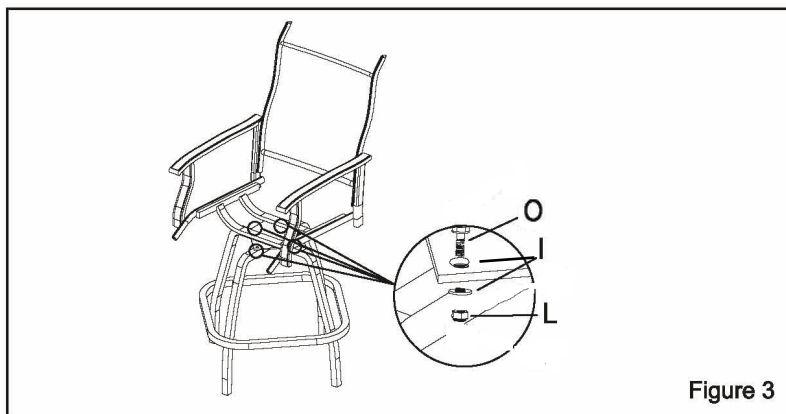

MEOGFC01

 Right Armrest	A 2PCS	 Left Armrest	B 2PCS	 Seat	C 2PCS	 Back	D 2PCS	 Up Leg	E 2PCS
 Low Leg	F 2PCS	 Chair Fixed Frame	G 2PCS	 Bolt (M6x25mm)	H 8PCS	 Washer	I 72PCS	 Bolt Cap	J 24PCS
 Bolt (M6 x 30mm)	K 16PCS	 Nut	L 24PCS	 Bolt (M6x55mm)	M 8PCS	 Nut Cap	N 8PCS	 Bolt (M6x35mm)	O 8PCS
 Driver	U 1PC	 Wrench	V 1PC	 	W 2PCS				

Figure 1

Figure 2

Figure 3